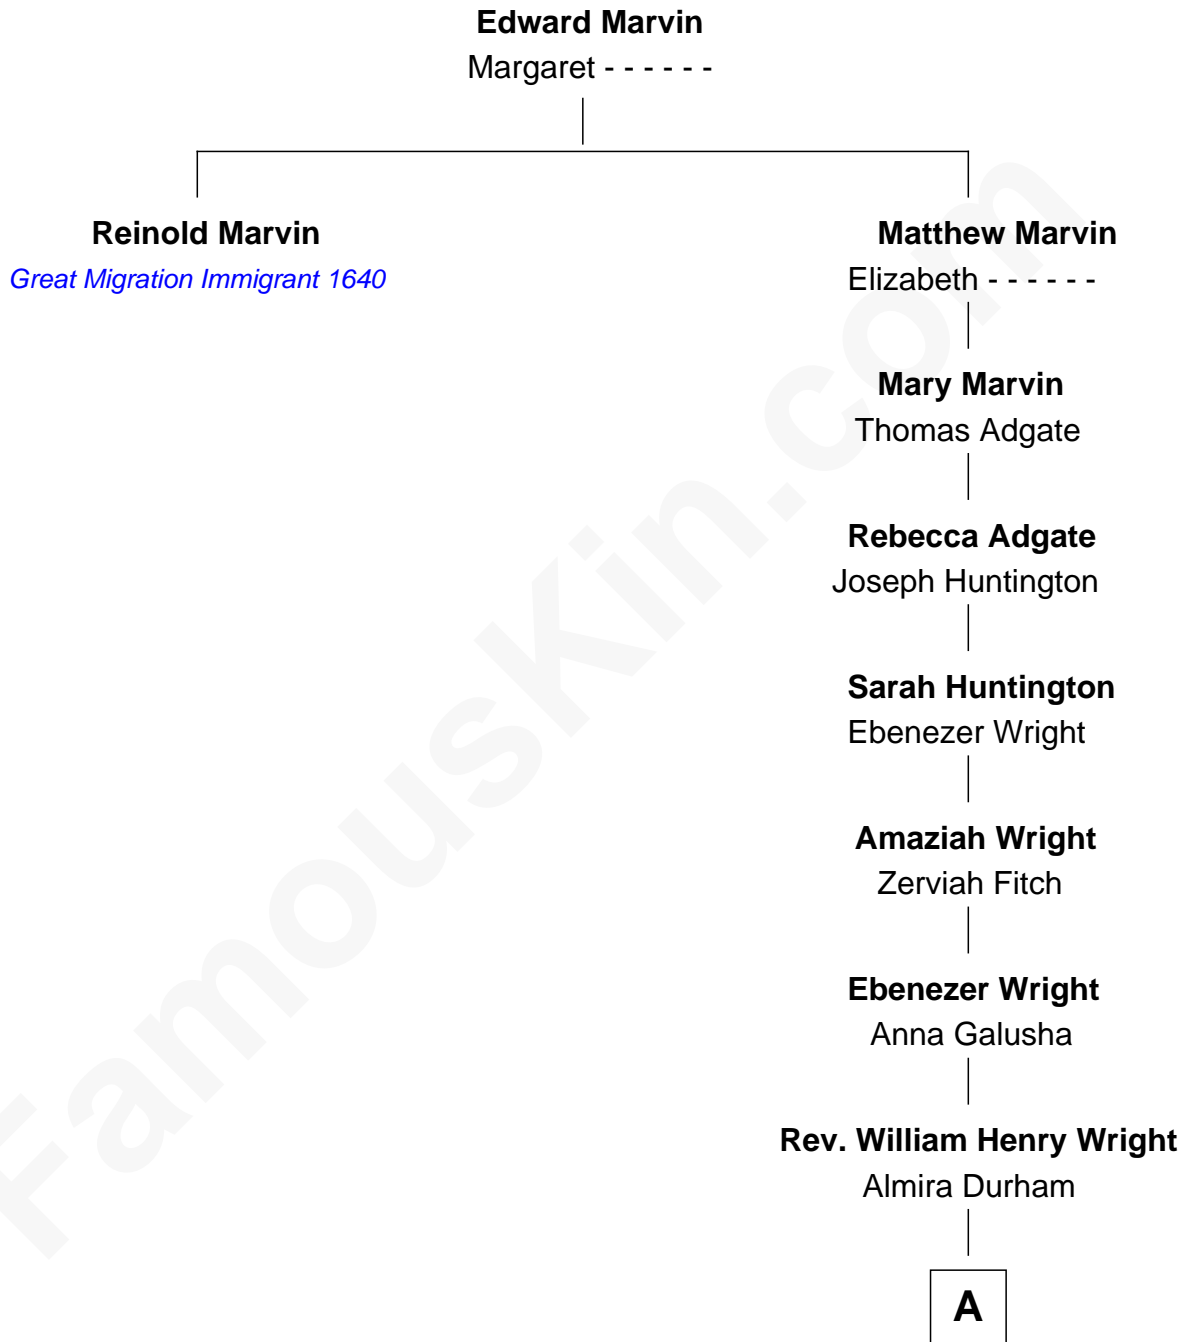

FamousKin.com
Relationship Chart of
Reinold Marvin

(c1594 - 1662) Great Migration Immigrant 1640

7th great-granduncle of

James B. A. Robertson
4th Governor of Oklahoma

A

—
Horace Wright

Maria Elizabeth Williams

—
Clarissa Martha Wright

James Brooks Ayers Robertson

—
James B. A. Robertson

4th Governor of Oklahoma

FamousKin.com