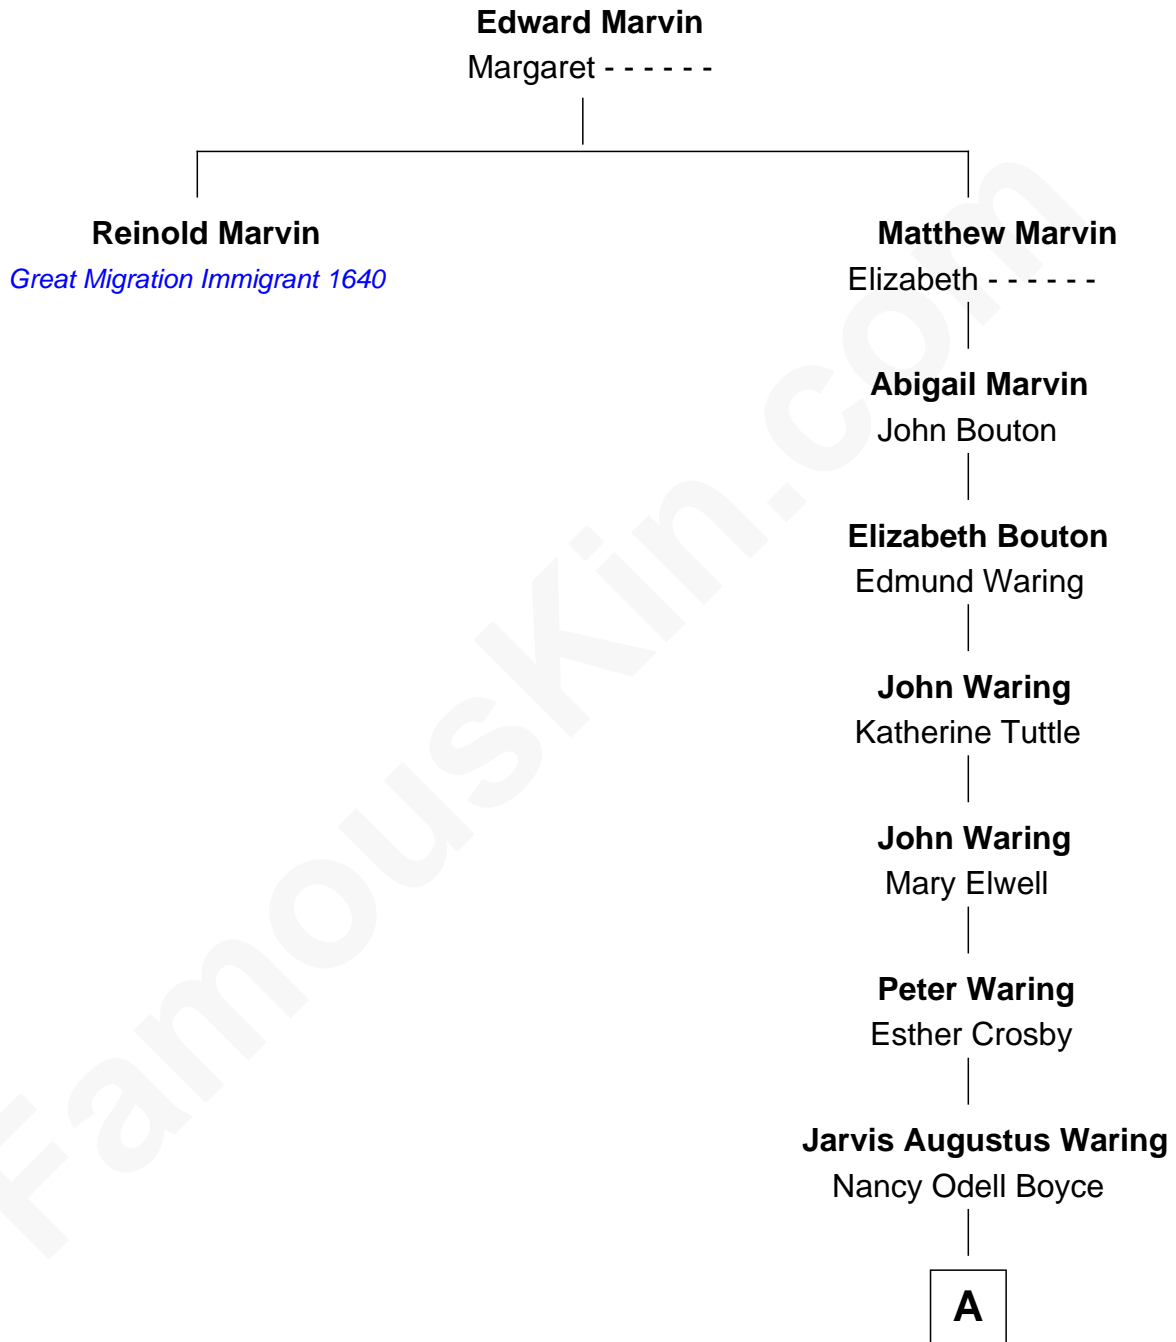

FamousKin.com

Relationship Chart of

Reinold Marvin

(c1594 - 1662) *Great Migration Immigrant 1640*

7th great-granduncle of

Norman Rockwell
American Artist

A

|
Phebe Boyce Waring
John William Rockwell

|
Jarvis Waring Rockwell
Anne Mary Hill

|
Norman Rockwell
American Artist

FamousKin.com