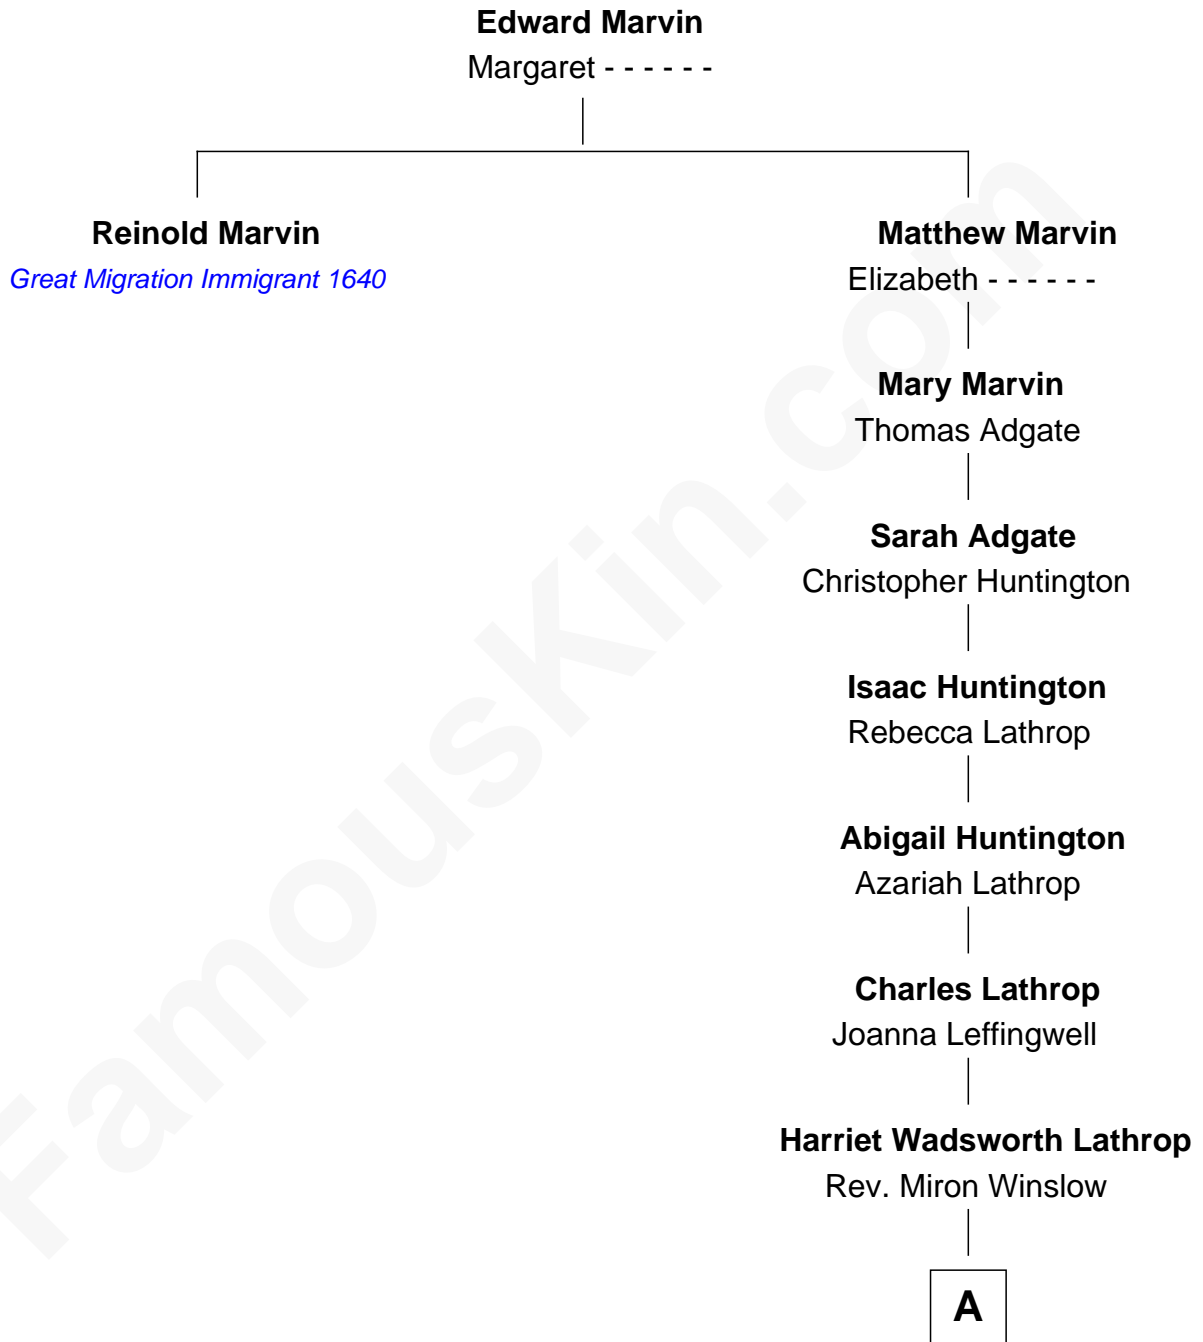

## Relationship Chart of

### Reinold Marvin

(c1594 - 1662) *Great Migration Immigrant 1640*

7th great-granduncle of

**Allen Dulles**

*5th Director of the C.I.A.*

**A**

—  
**Harriet Lathrop Winslow**

Rev. John Welsh Dulles