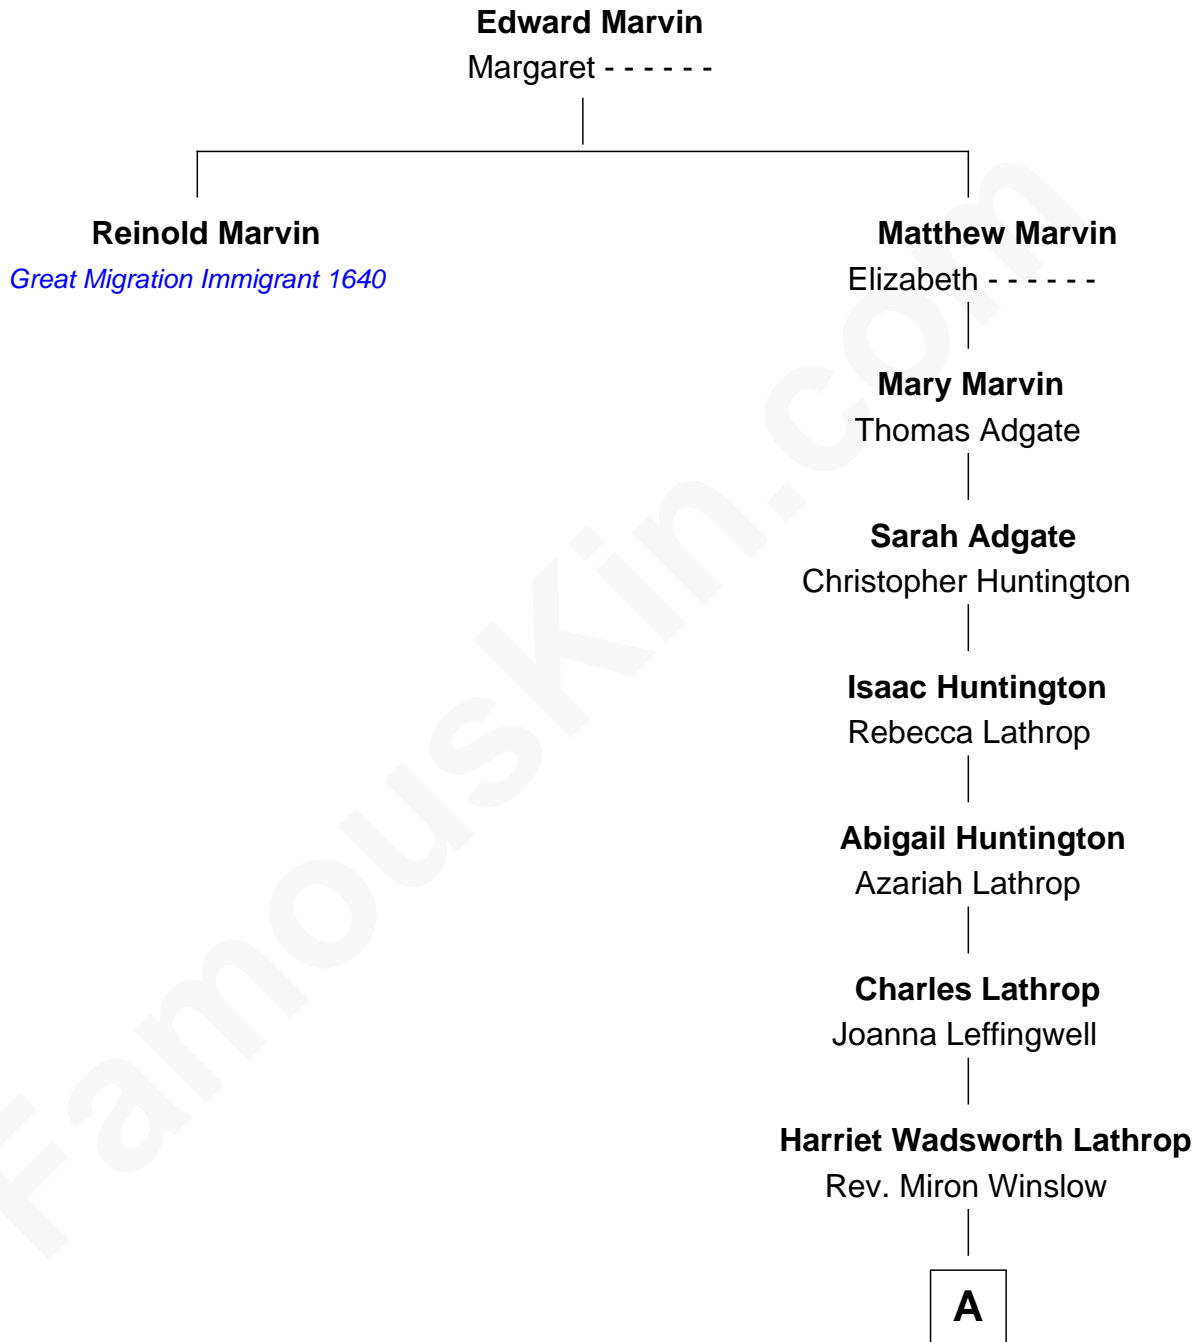

FamousKin.com
Relationship Chart of
Reinold Marvin

(c1594 - 1662) Great Migration Immigrant 1640

7th great-granduncle of

John Foster Dulles

52nd U.S. Secretary of State

A

—
Harriet Lathrop Winslow

Rev. John Welsh Dulles

—
Allen Macy Dulles

Edith Foster

—
John Foster Dulles

52nd U.S. Secretary of State

FamousKin.com