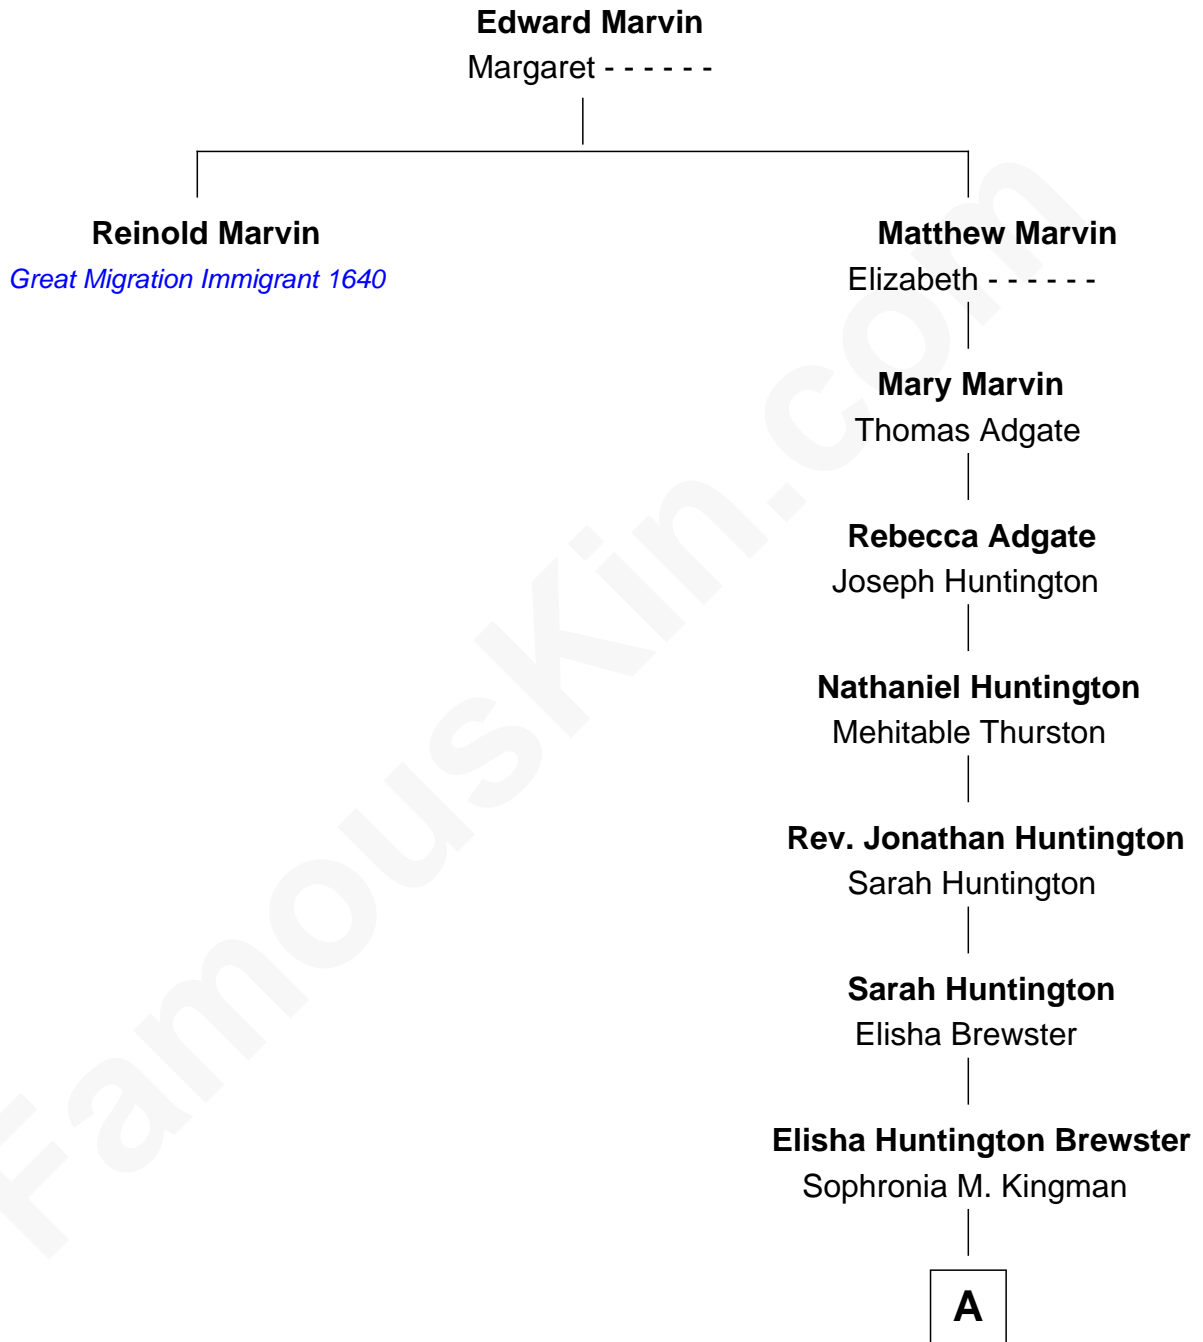

**FamousKin.com**  
**Relationship Chart of**  
**Reinold Marvin**

(c1594 - 1662) *Great Migration Immigrant 1640*

9th great-granduncle of

**Jordana Brewster**  
*TV and Movie Actress*

A

**Charles Kingman Brewster**

Celina Sophia Baldwin

**Kingman Brewster**

Florence Foster Besse

**Kingman Brewster**

Mary Louise Phillips

**Alden Brewster**

Maria João Leão de Sousa

**Jordana Brewster**

*TV and Movie Actress*