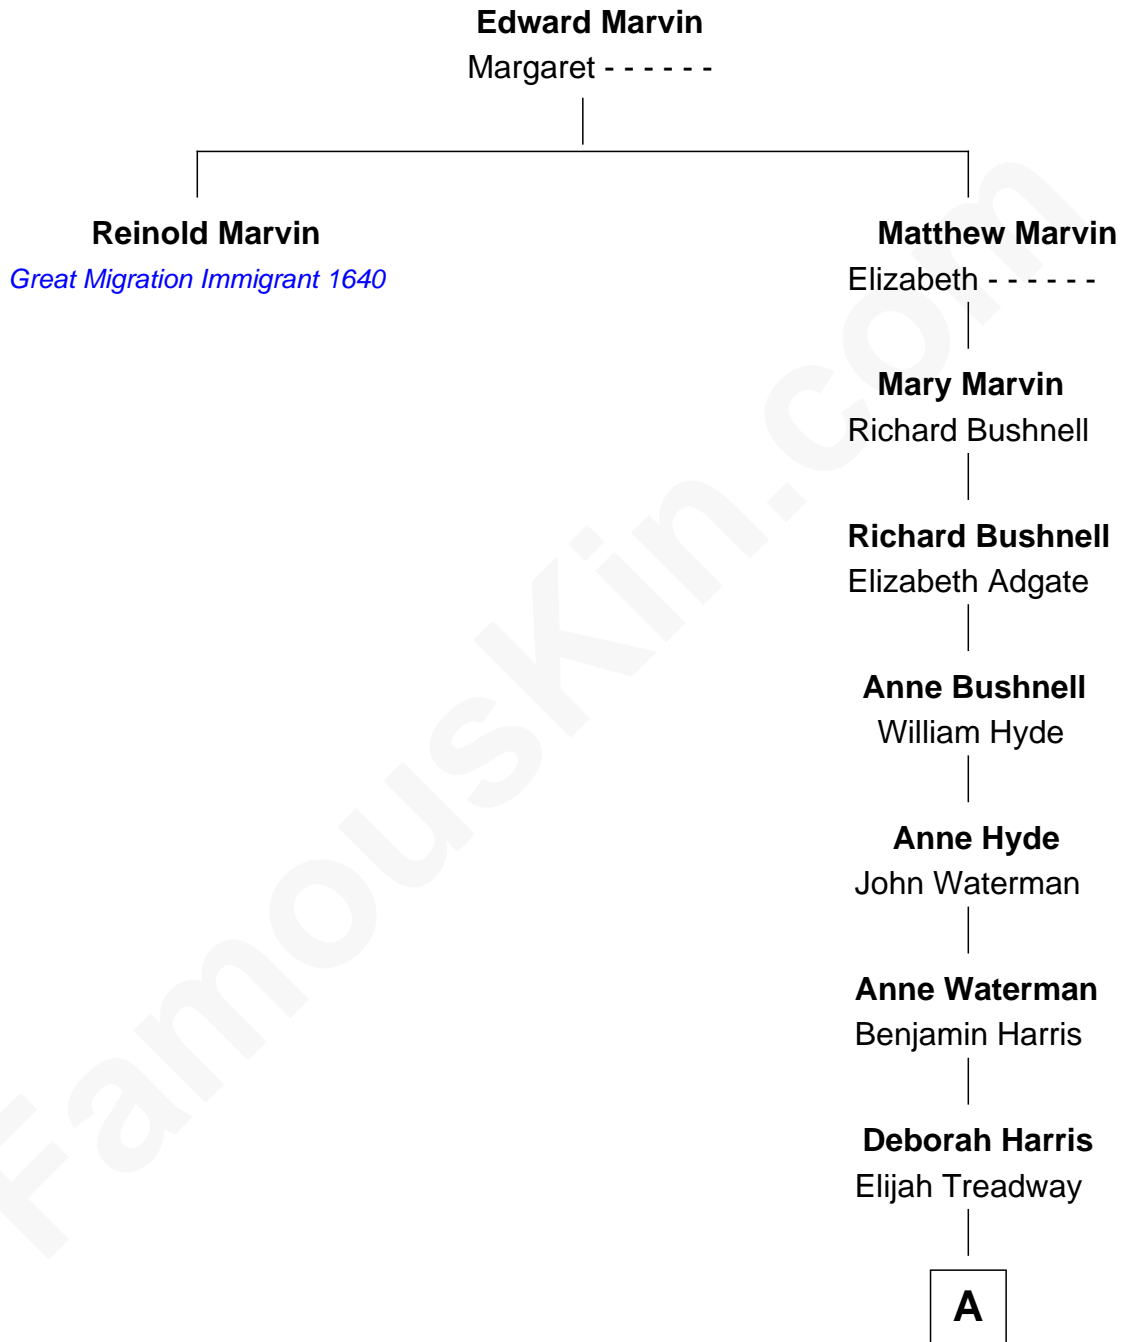

FamousKin.com
Relationship Chart of
Reinold Marvin

(c1594 - 1662) *Great Migration Immigrant 1640*

10th great-granduncle of

Bill Weld

68th Governor of Massachusetts

A

Dr. Alfred Treadway

Catherine Hart

Elizabeth Hart Treadway

Alexander Moss White

William Augustus White

Harriet Hillard

Margaret Low White

Francis Minot Weld

David Weld

Mary Blake Nichols