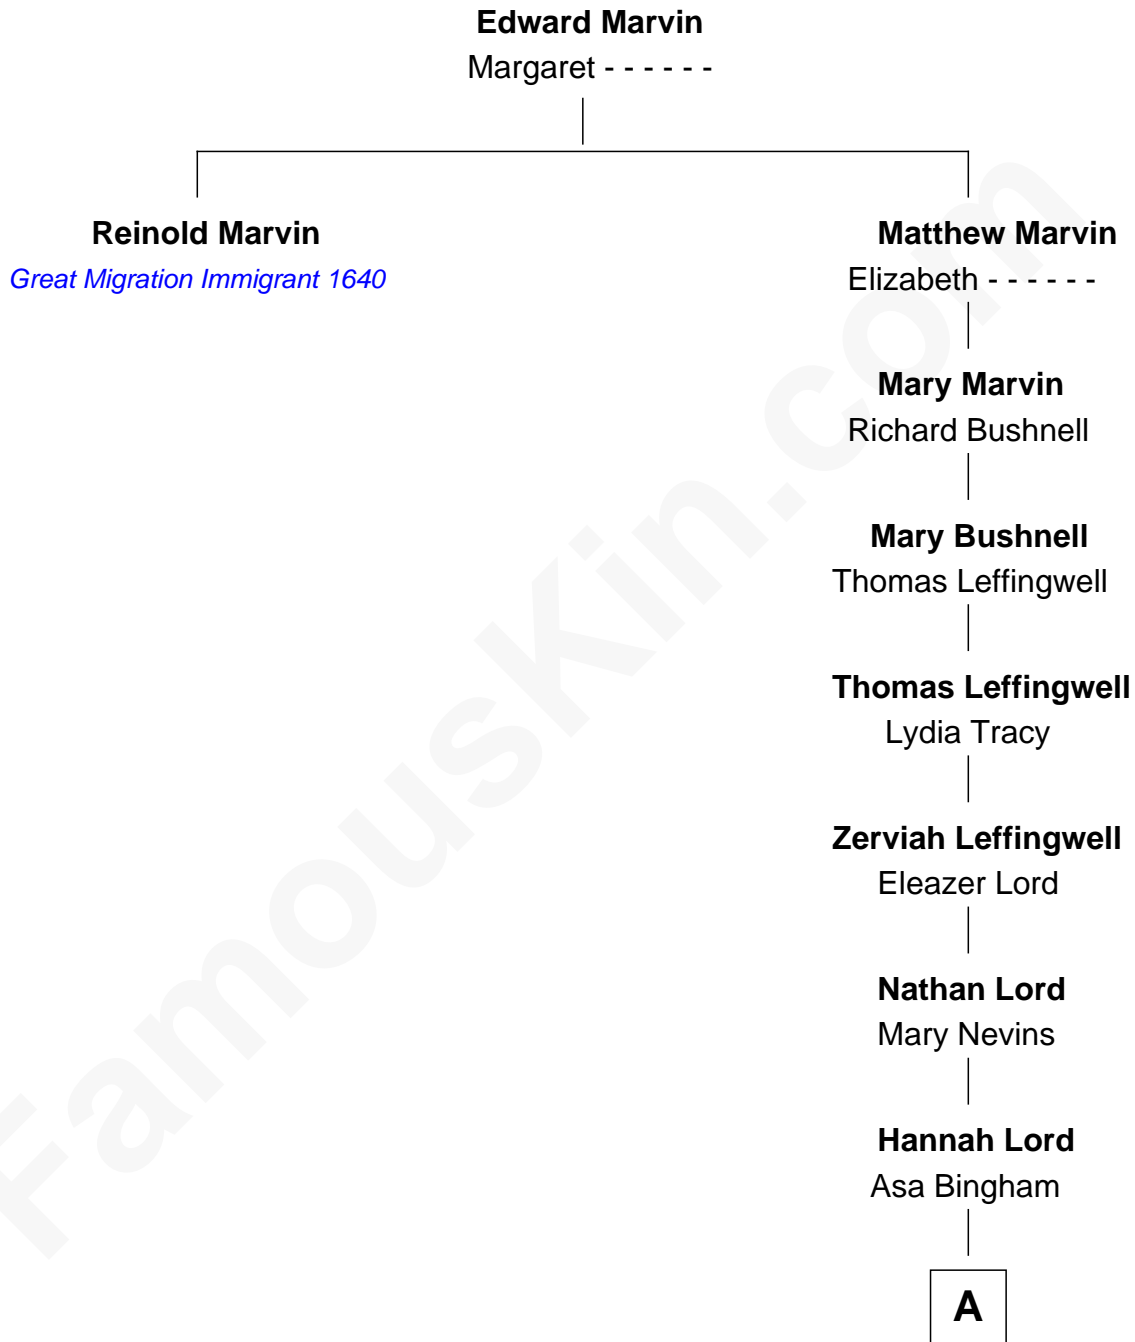

FamousKin.com
Relationship Chart of
Reinold Marvin

(c1594 - 1662) Great Migration Immigrant 1640

8th great-granduncle of

Thomas Edmund Dewey
47th Governor of New York

A

—
Lemuel Bingham

Lydia Lay Doud

—
Emma Bingham

George Martin Dewey

—
George Martin Dewey

Annie L. Thomas

—
Thomas Edmund Dewey

47th Governor of New York

FamousKin.com