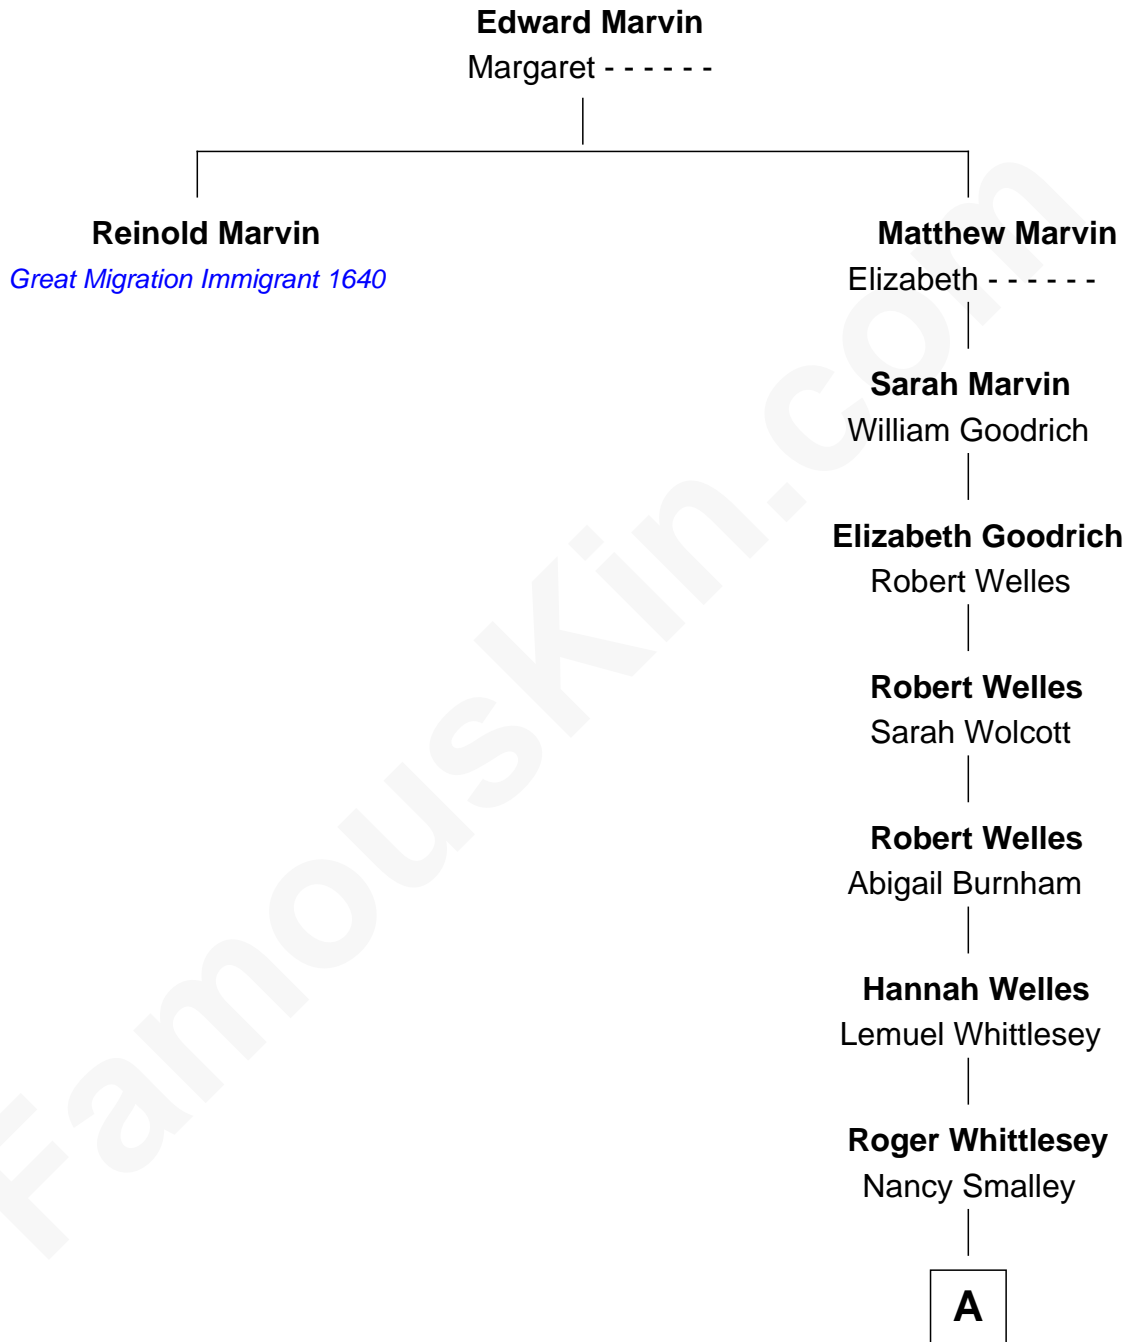

FamousKin.com
Relationship Chart of
Reinold Marvin

(c1594 - 1662) *Great Migration Immigrant 1640*

8th great-granduncle of

Archibald MacLeish
American Poet and Playwright

A

—
Frederick Whittlesey

Eliza Burrell

—
Julia Whittlesey

Rev. Elias Brewster Hillard

—
Martha Hillard

Andrew MacLeish

—
Archibald MacLeish

American Poet and Playwright