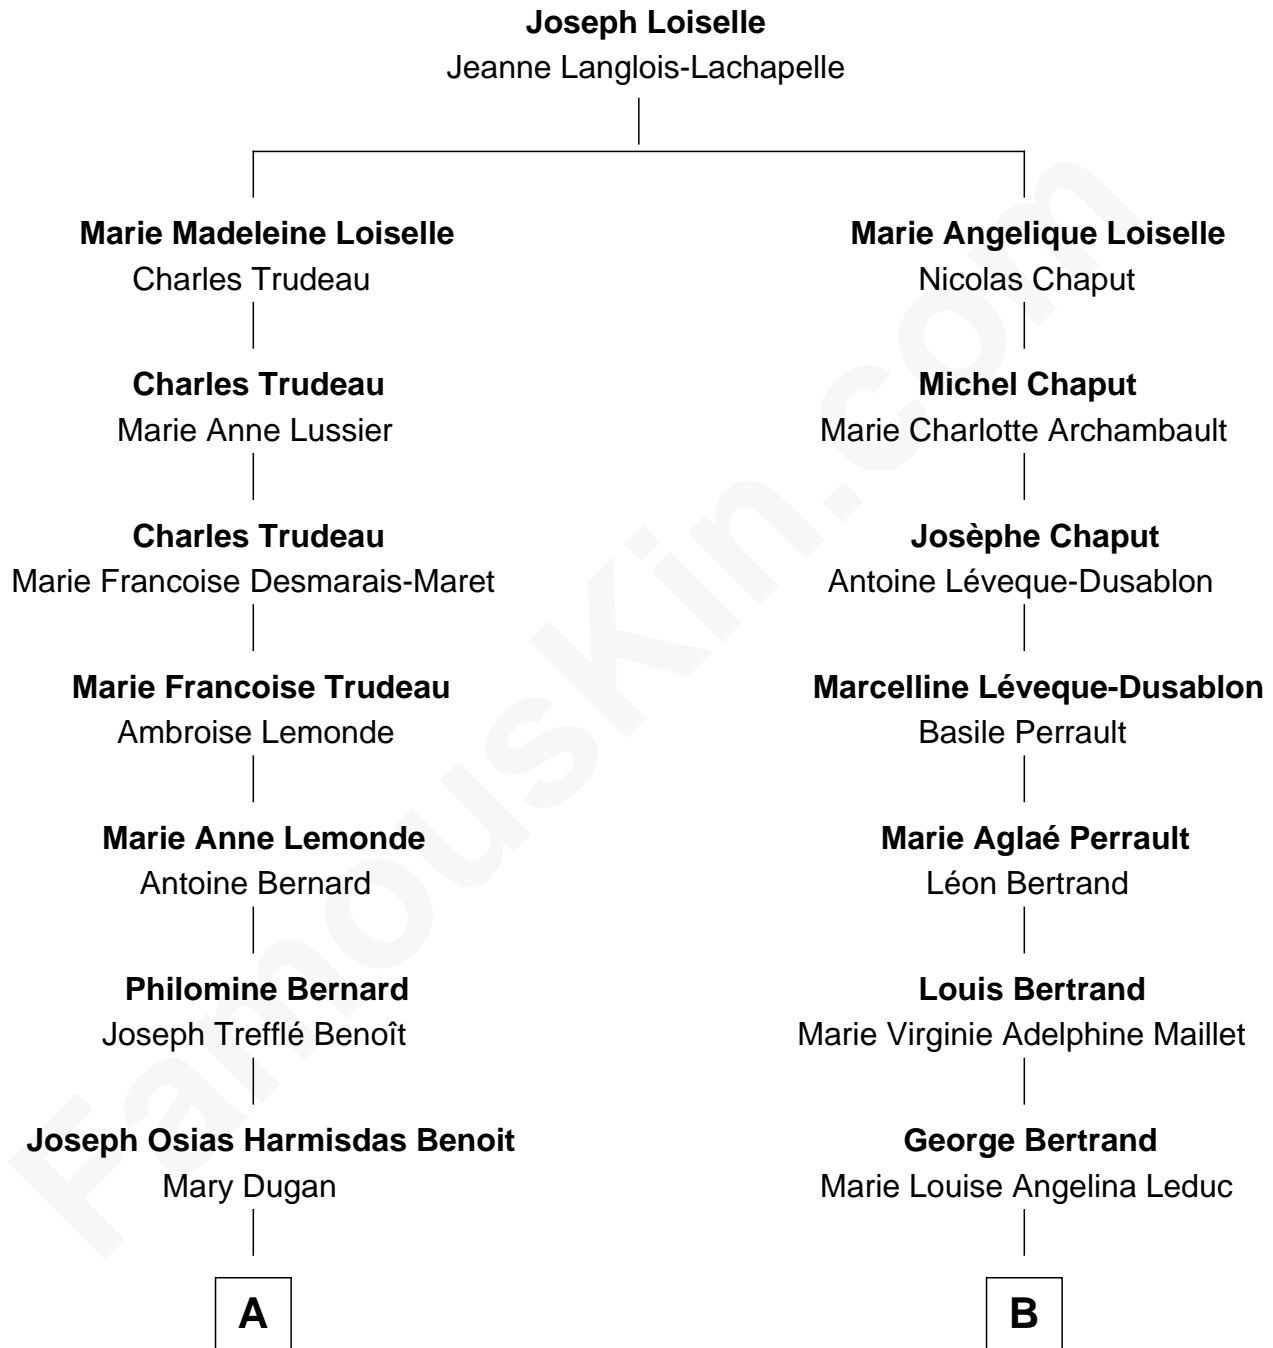

# FamousKin.com Relationship Chart of

**Jane Krakowski**

*TV and Movie Actress*

9th cousin of

**Angelina Jolie**

*Movie Actress*

FamousKin.com