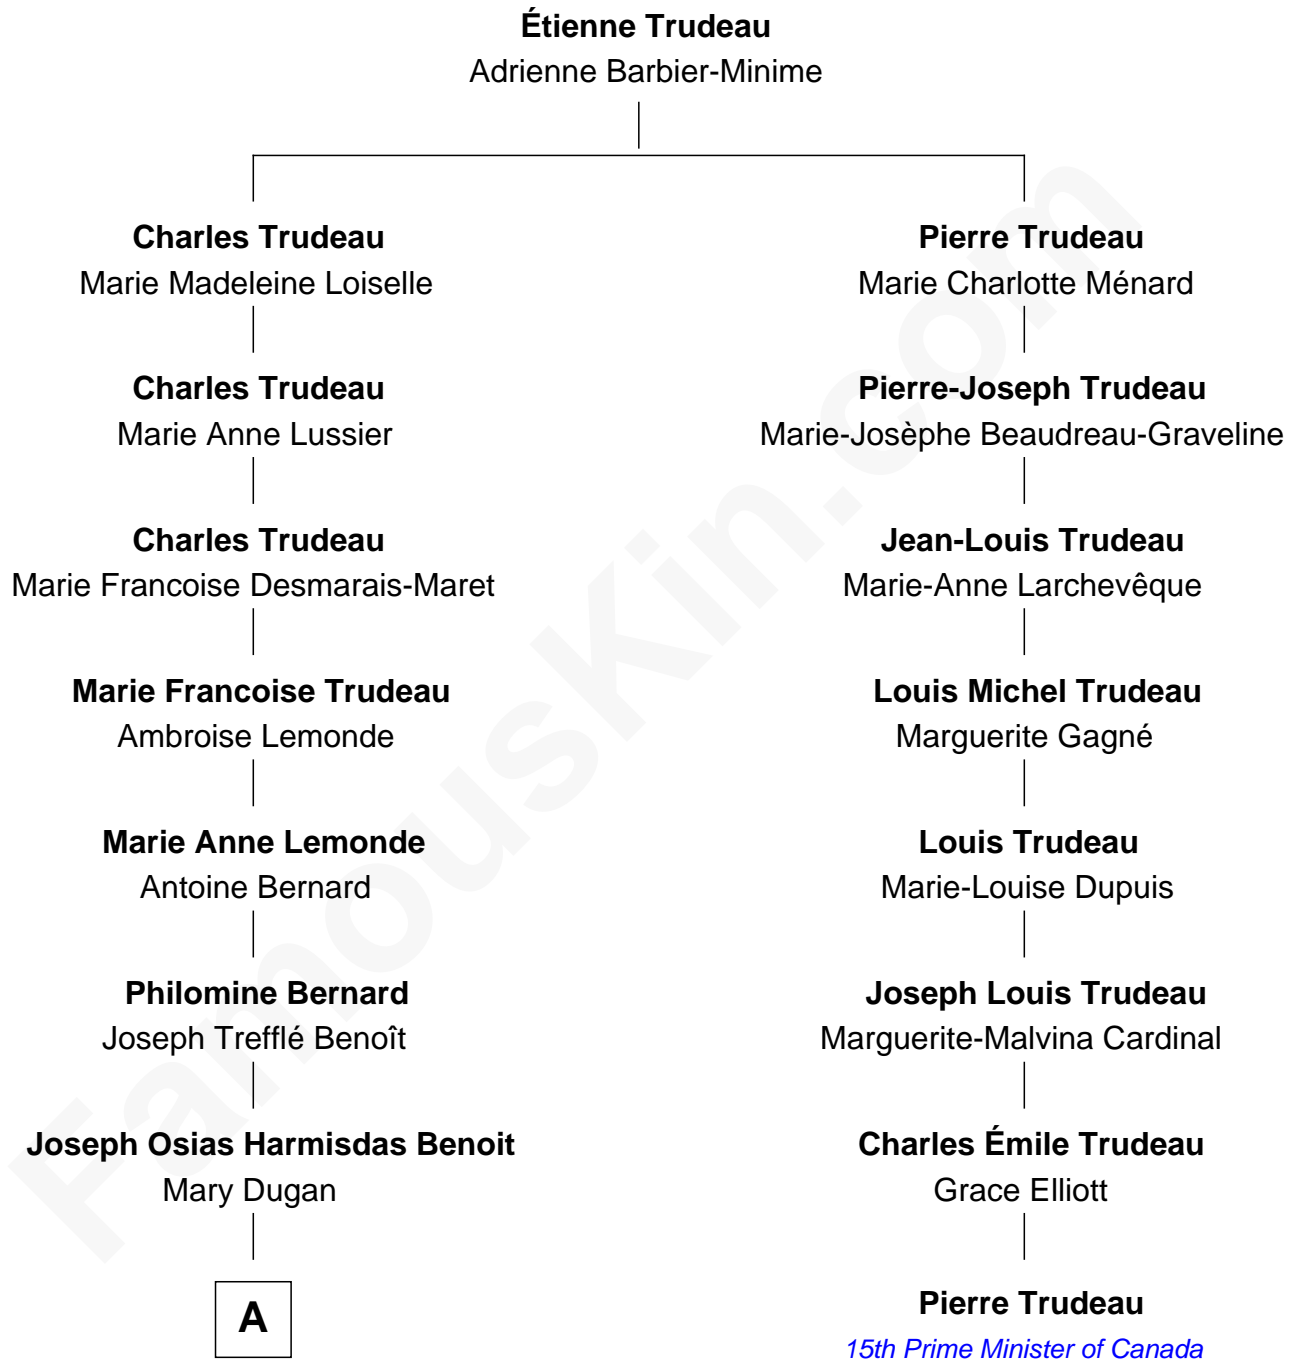

FamousKin.com Relationship Chart of

Jane Krakowski

TV and Movie Actress

7th cousin 2 times removed of

Pierre Trudeau

15th Prime Minister of Canada

A

Triffle Michael Benoit

Genevieve Rose

Barbara Ann Benoit

Edward Alexander Krajkowski

Jane Krakowski

TV and Movie Actress

FamousKin.com