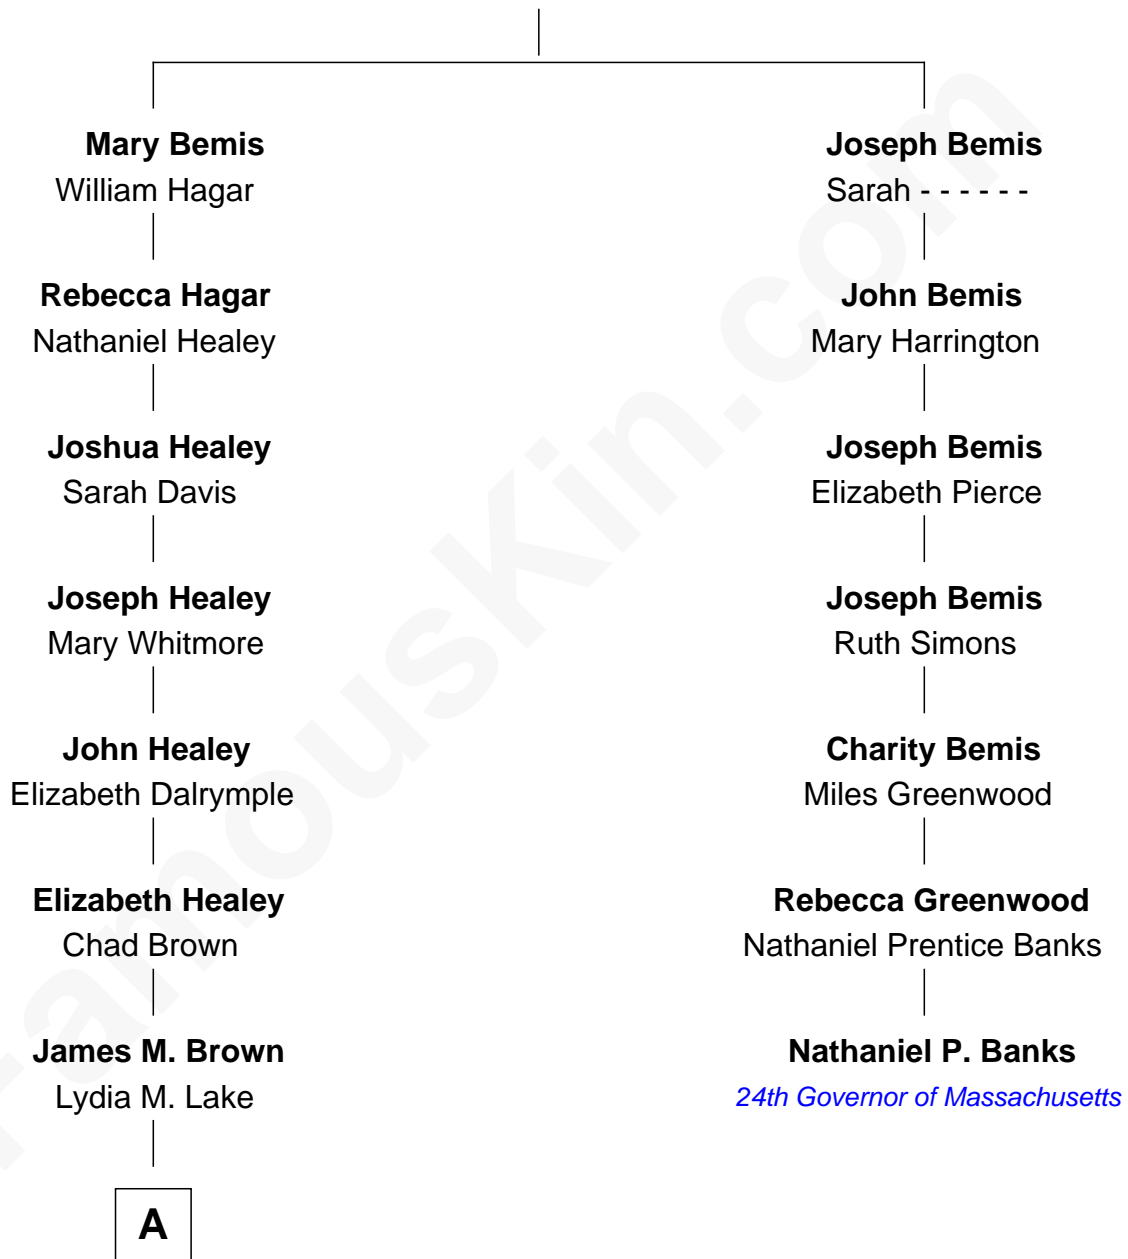

FamousKin.com Relationship Chart of

Calista Flockhart

TV and Movie Actress

6th cousin 5 times removed of

Nathaniel P. Banks

24th Governor of Massachusetts

John Bemis

A

—
Chancey A. Brown

Lola Susan Noble

—
Dora May Brown
Charles Edward Miller

—
Jewel Miller
George Flockhart

—
Ronald Lee Flockhart
Kay Calista Honohan

—
Calista Flockhart
TV and Movie Actress