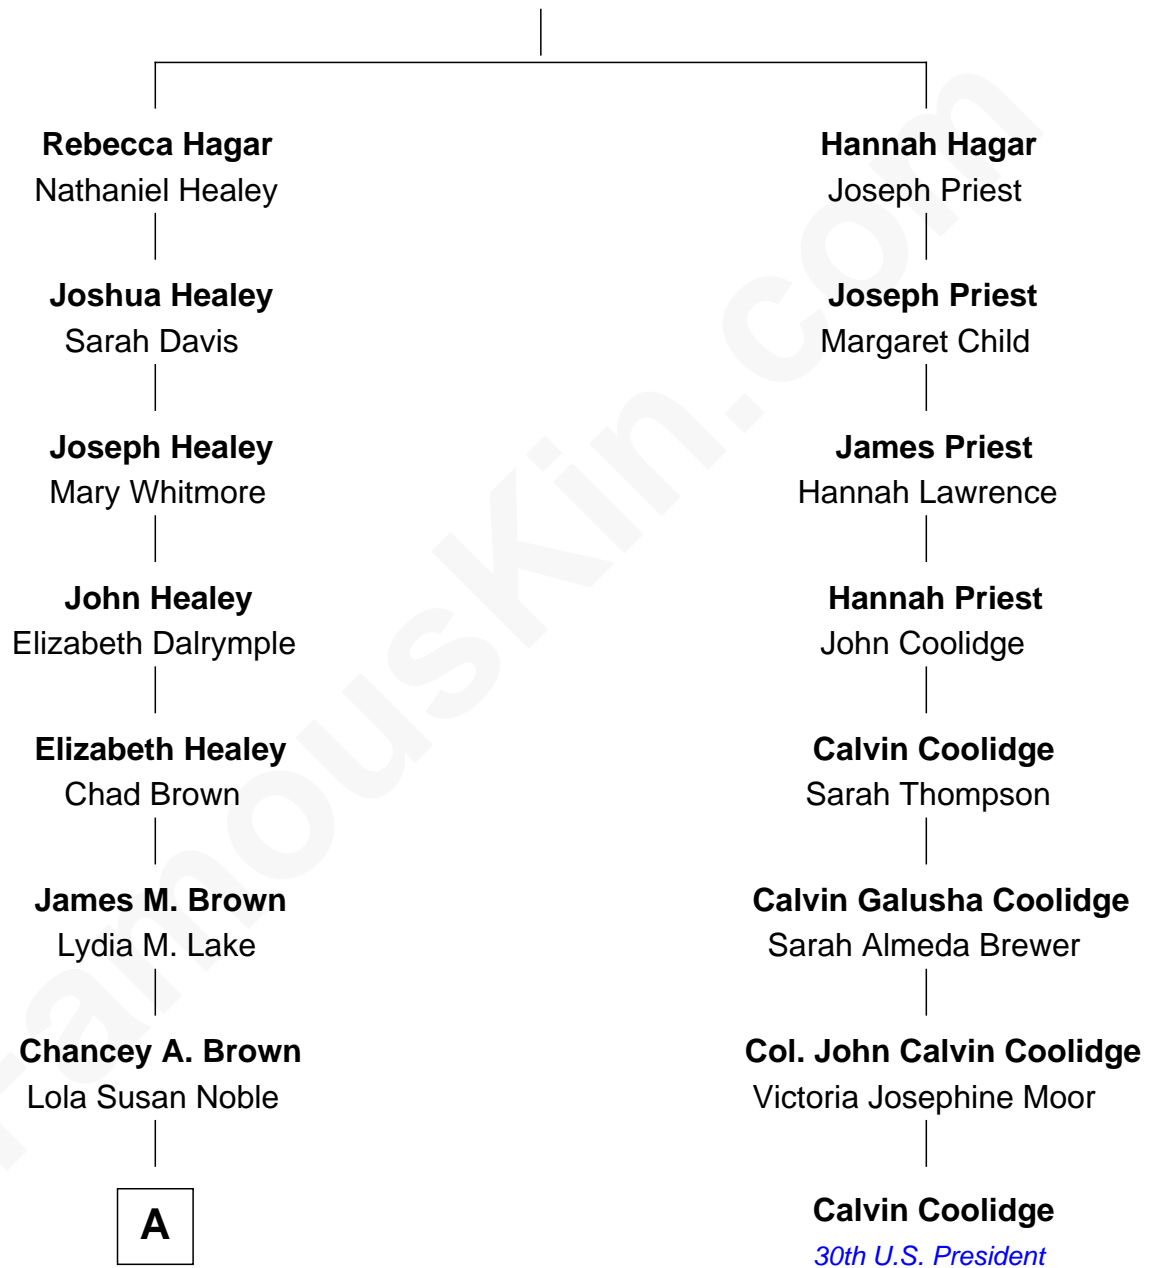

FamousKin.com Relationship Chart of

Calista Flockhart

TV and Movie Actress

7th cousin 3 times removed of

Calvin Coolidge

30th U.S. President

William Hagar

Mary Bemis

A

—
Dora May Brown
Charles Edward Miller

—
Jewel Miller
George Flockhart

—
Ronald Lee Flockhart
Kay Calista Honohan

—
Calista Flockhart
TV and Movie Actress