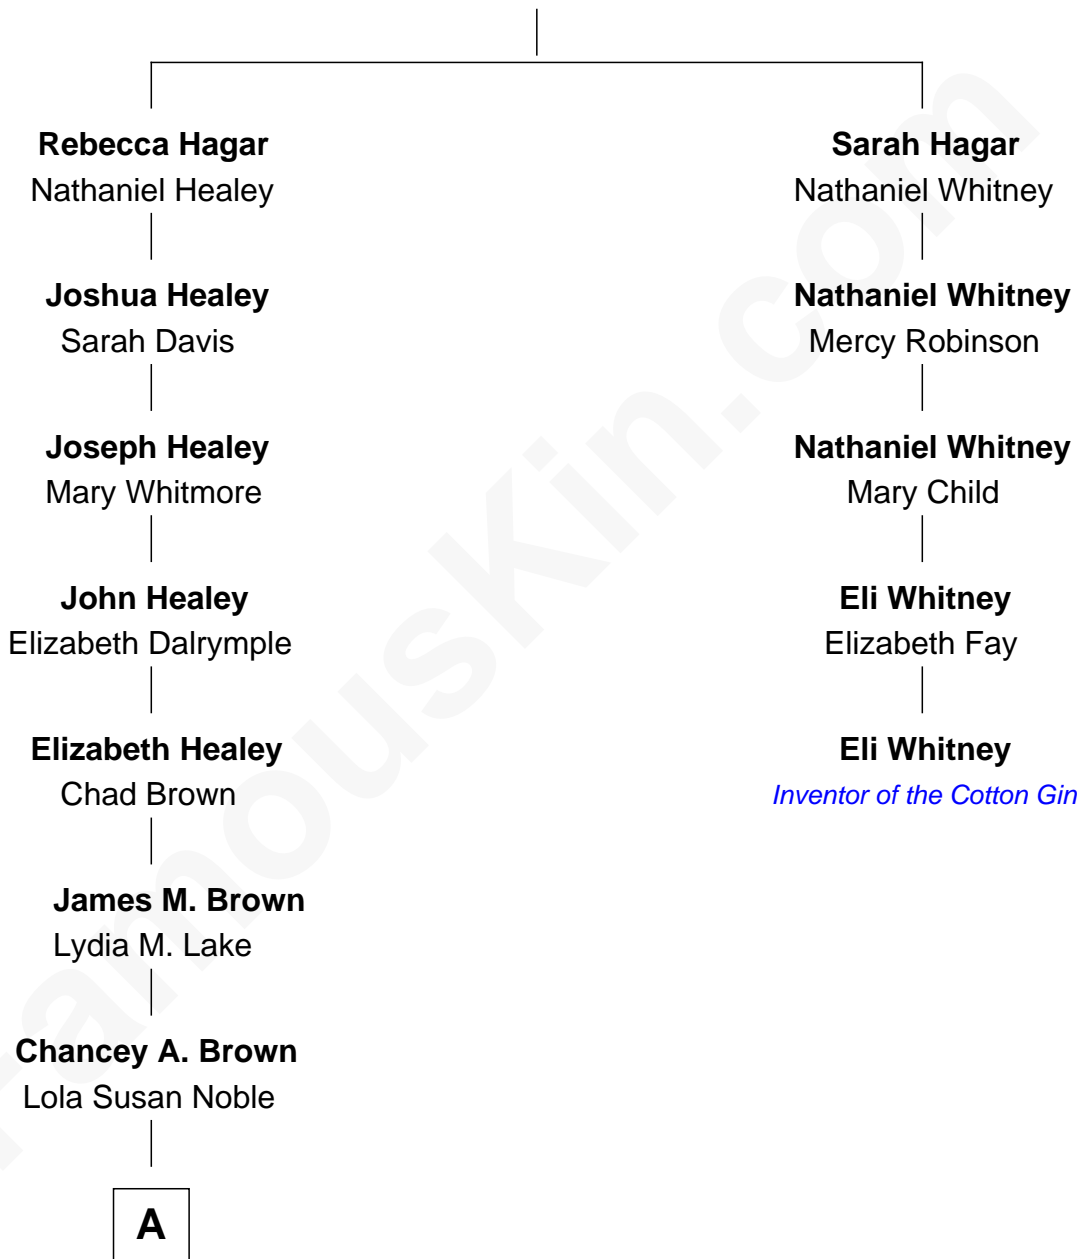

FamousKin.com Relationship Chart of

Calista Flockhart

TV and Movie Actress

4th cousin 6 times removed of

Eli Whitney

Inventor of the Cotton Gin

William Hagar

Mary Bemis

A

—
Dora May Brown
Charles Edward Miller

—
Jewel Miller
George Flockhart

—
Ronald Lee Flockhart
Kay Calista Honohan

—
Calista Flockhart
TV and Movie Actress

FamousKin.com