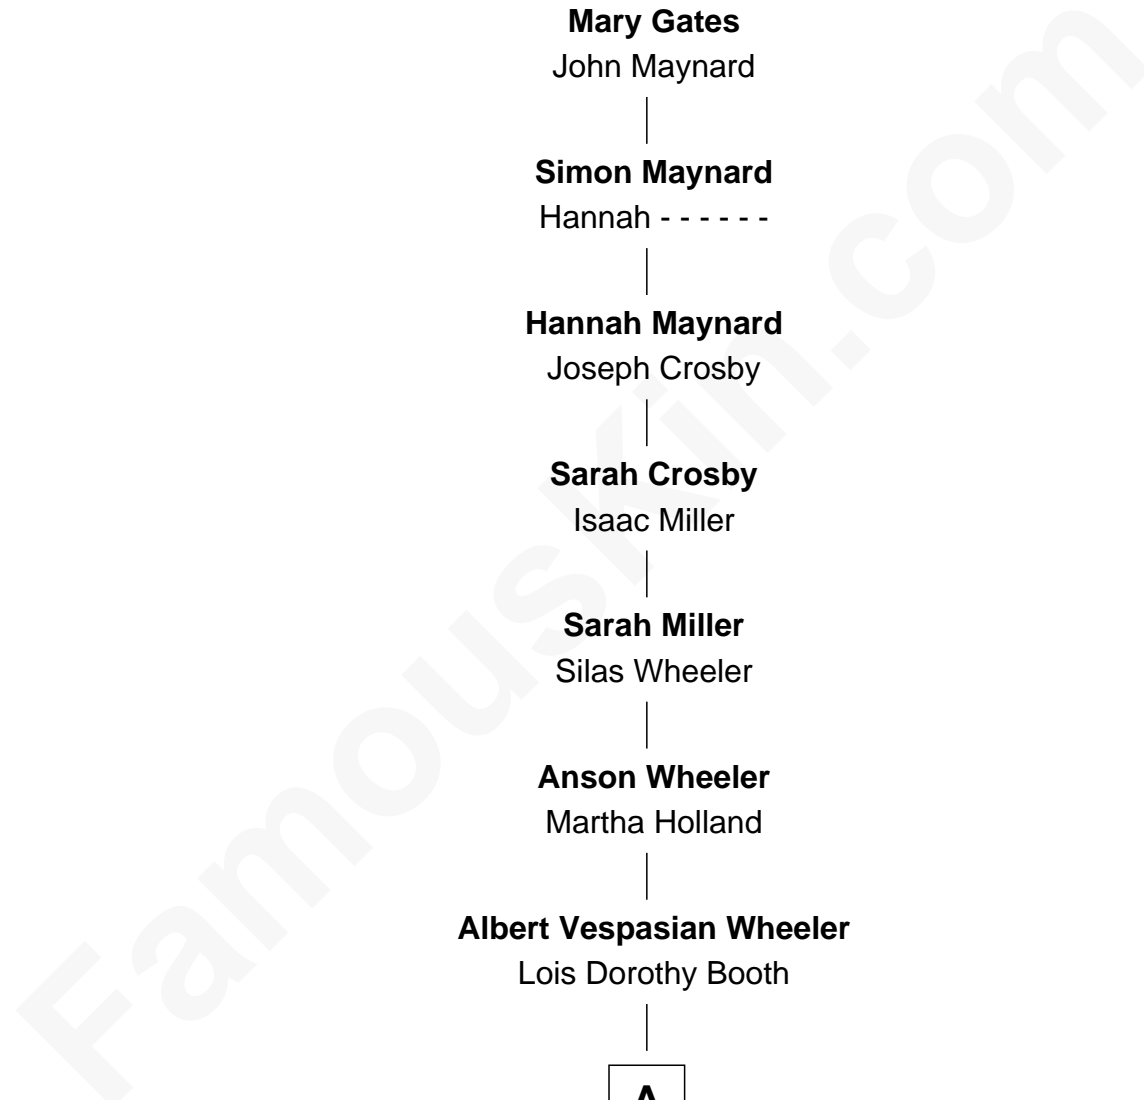

FamousKin.com Relationship Chart of

Dr. Tom Price

23rd U.S. Secretary of Health and Human Services

9th Great-grandson of

Stephen Gates

(c1600 - 1662) Diligent passenger 1638

Stephen Gates

Ann Neave

Mary Gates

John Maynard

Simon Maynard

Hannah - - - - -

Hannah Maynard

Joseph Crosby

Sarah Crosby

Isaac Miller

Sarah Miller

Silas Wheeler

Anson Wheeler

Martha Holland

Albert Vespasian Wheeler

Lois Dorothy Booth

A

A

—
Martha Adelle Wheeler

Herbert Alfred Kern

—
Lydia Ruth Kern

Dr. Claude Elmer Price

—
Dr. Scott Kern Price

Susanne Edmunds

—
Dr. Tom Price

U.S. Sec. of H.H.S.