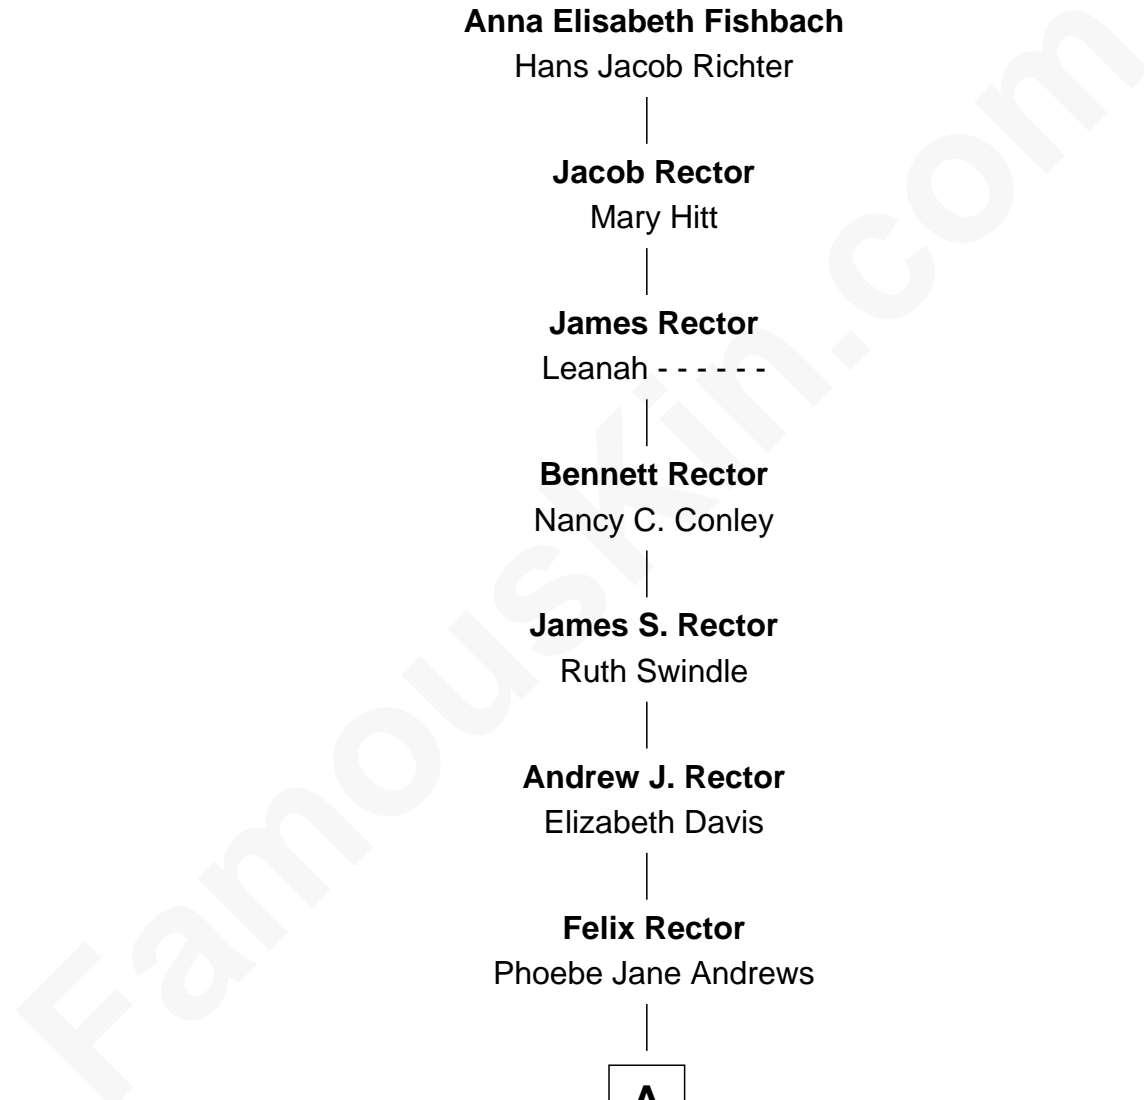

FamousKin.com Relationship Chart of

Philip Fischbach

Geramna Colonist (1714)

7th Great-grandfather of

Del Reeves

Country Music Singer-Songwriter

Philip Fischbach

Elisabeth Heimbach

James S. Rector

Ruth Swindle

Andrew J. Rector

Elizabeth Davis

Felix Rector

Phoebe Jane Andrews

A

A

—
Laura M. Rector

Andrew Jackson Reeves

—
Del Reeves

Country Music Singer-Songwriter

FamousKin.com