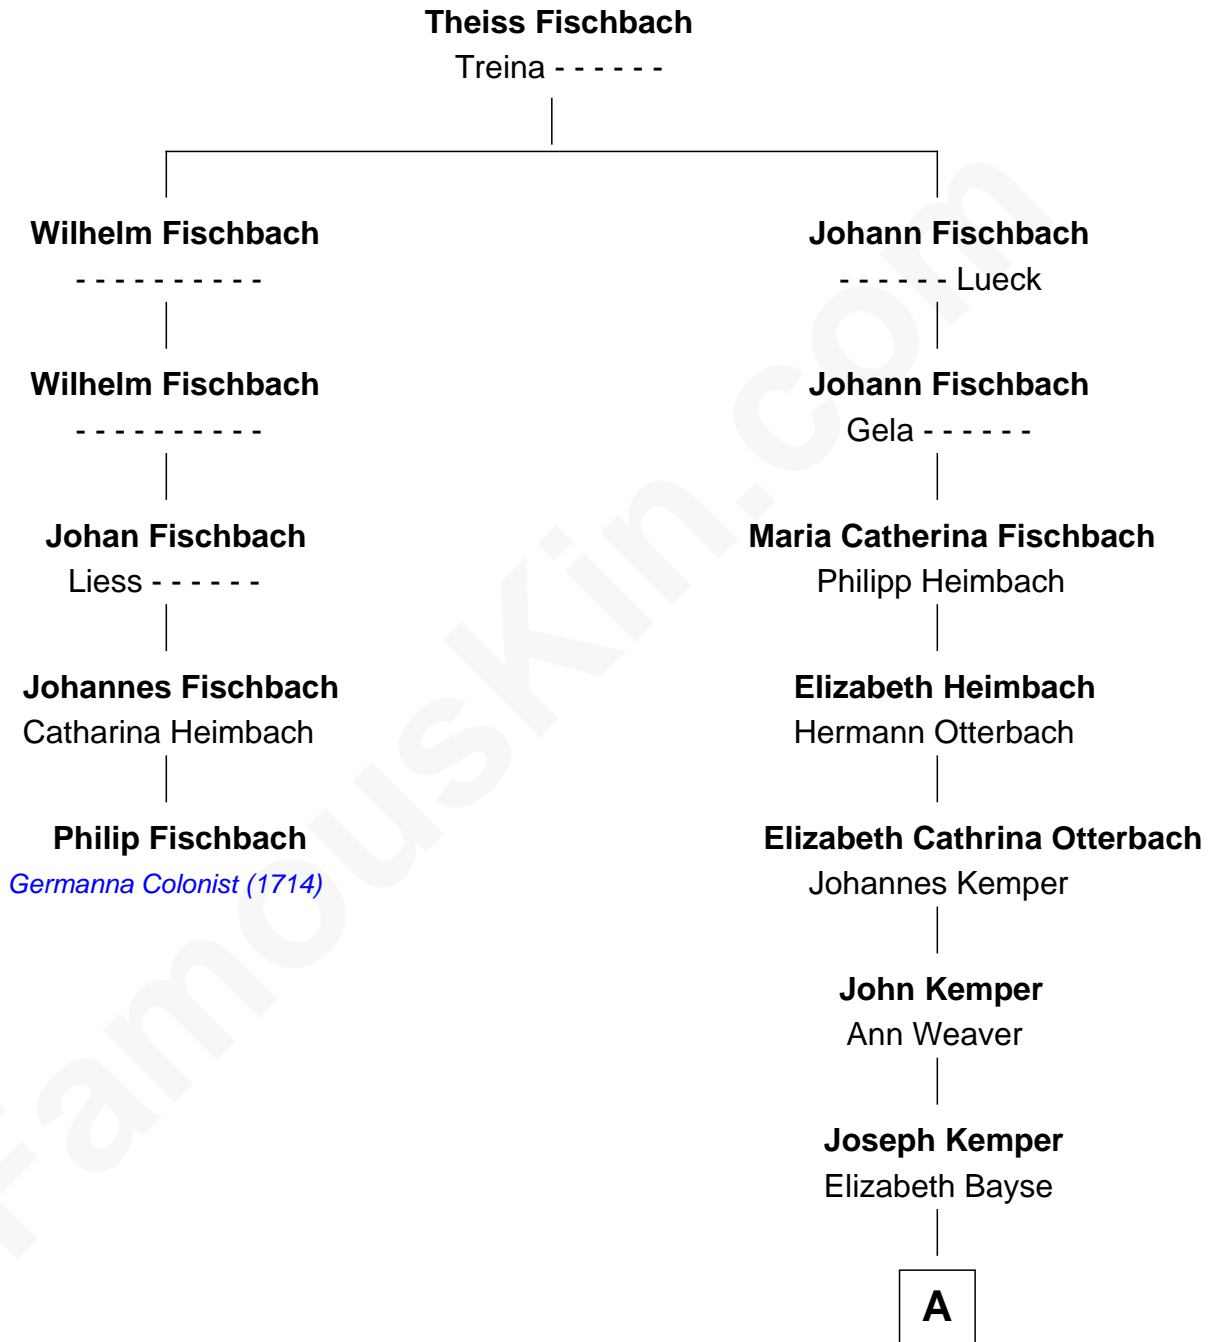

FamousKin.com

Relationship Chart of

Philip Fischbach

Germanda Colonist (1714)

4th cousin 5 times removed of

Anna Jarvis

Founder of American Mother's Day

A

Nancy M. Kemper

Rev. Josiah Washington Reeves

Anna Maria Reeves

Granville Eskridge Jarvis

Anna Jarvis

Founder of Mother's Day

FamousKin.com