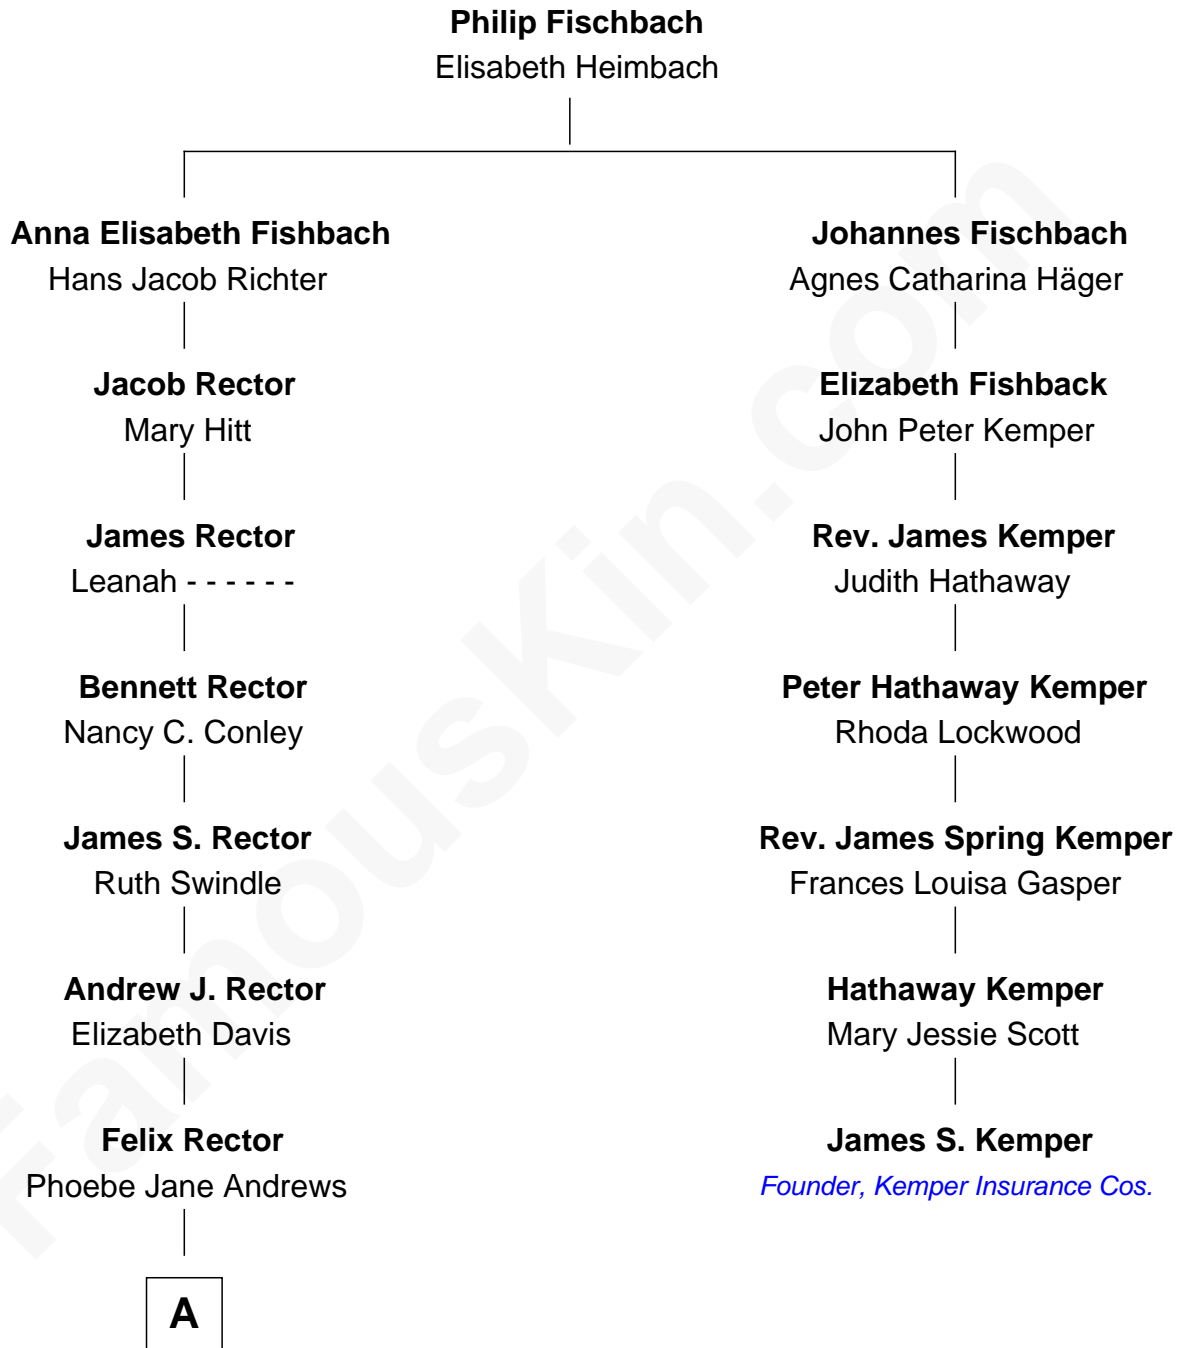

## Relationship Chart of

### Del Reeves

Country Music Singer-Songwriter

6th cousin 2 times removed of

**James S. Kemper**

Founder, Kemper Insurance Cos.

**A**

—  
**Laura M. Rector**  
Andrew Jackson Reeves

—  
**Del Reeves**  
*Country Music Singer-Songwriter*