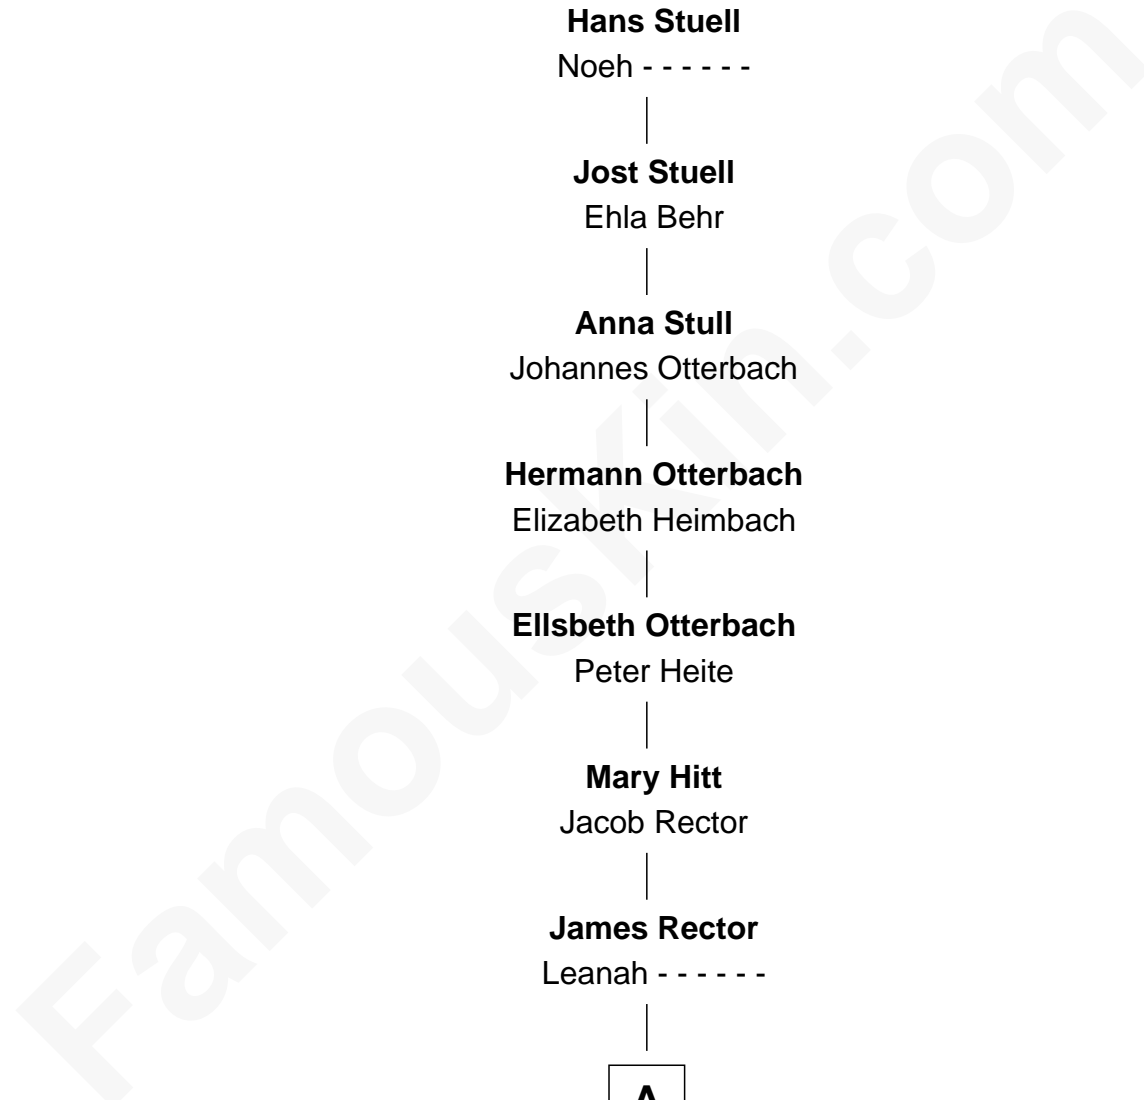

Gertrude (____) Stuell

Hans Stuell

Hans Stuell

Noeh - - - - -

Jost Stuell

Ehla Behr

Anna Stull

Johannes Otterbach

Hermann Otterbach

Elizabeth Heimbach

Ellsbeth Otterbach

Peter Heite

Mary Hitt

Jacob Rector

James Rector

Leanah - - - - -

A