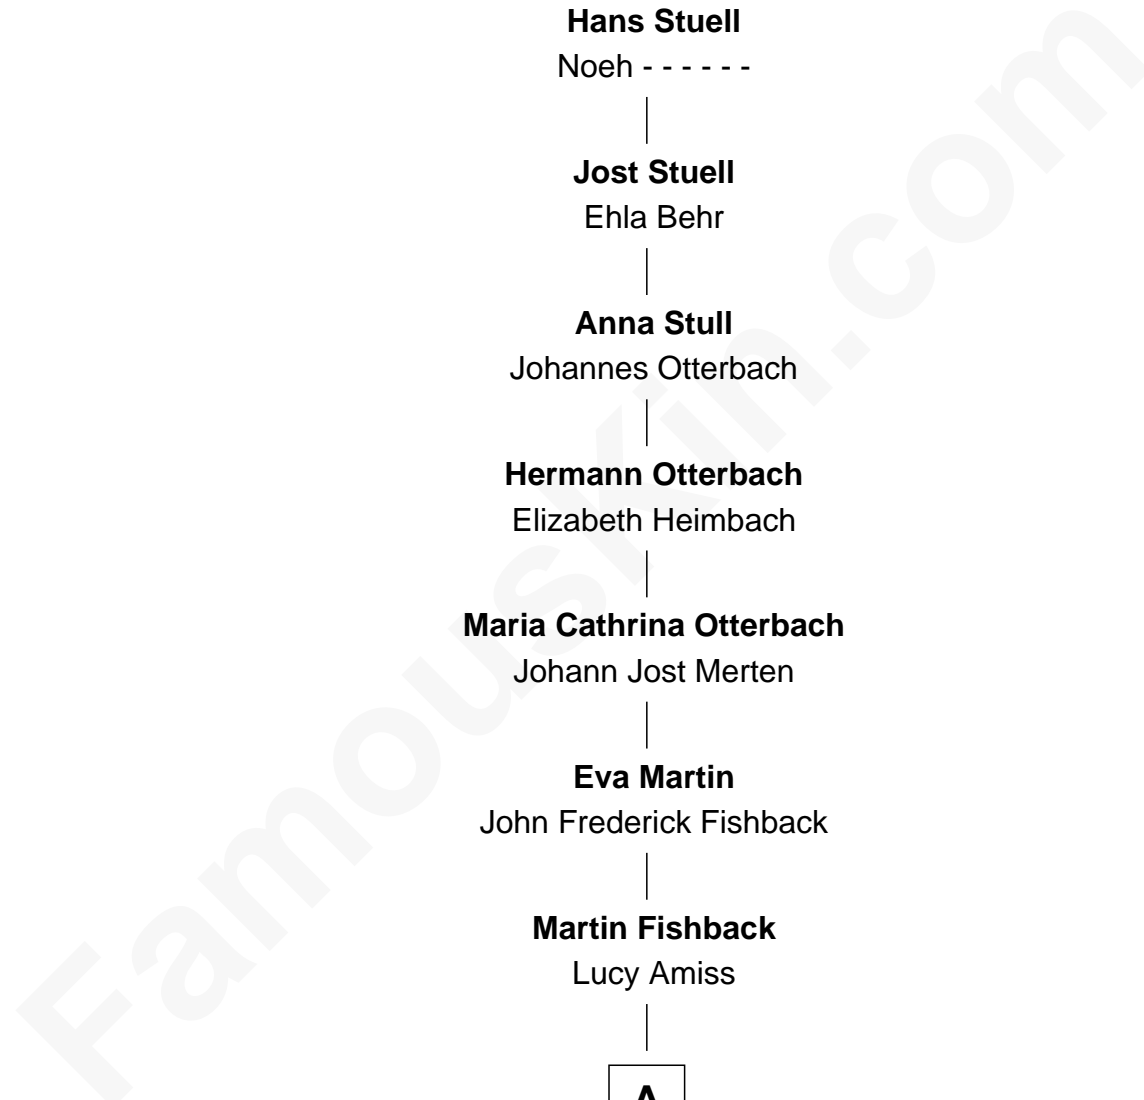

FamousKin.com Relationship Chart of

Gertrude (____) Stuell

Executed for Witchcraft, Germany 1590

7th Great-grandmother of

William Fishback

17th Governor of Arkansas

Gertrude (____) Stuell

Hans Stuell

Maria Cathrina Otterbach

Johann Jost Merten

Eva Martin

John Frederick Fishback

Martin Fishback

Lucy Amiss

A

A

—
Frederick Fishback

Sophia Ann Yates

—
William Fishback

17th Governor of Arkansas

FamousKin.com