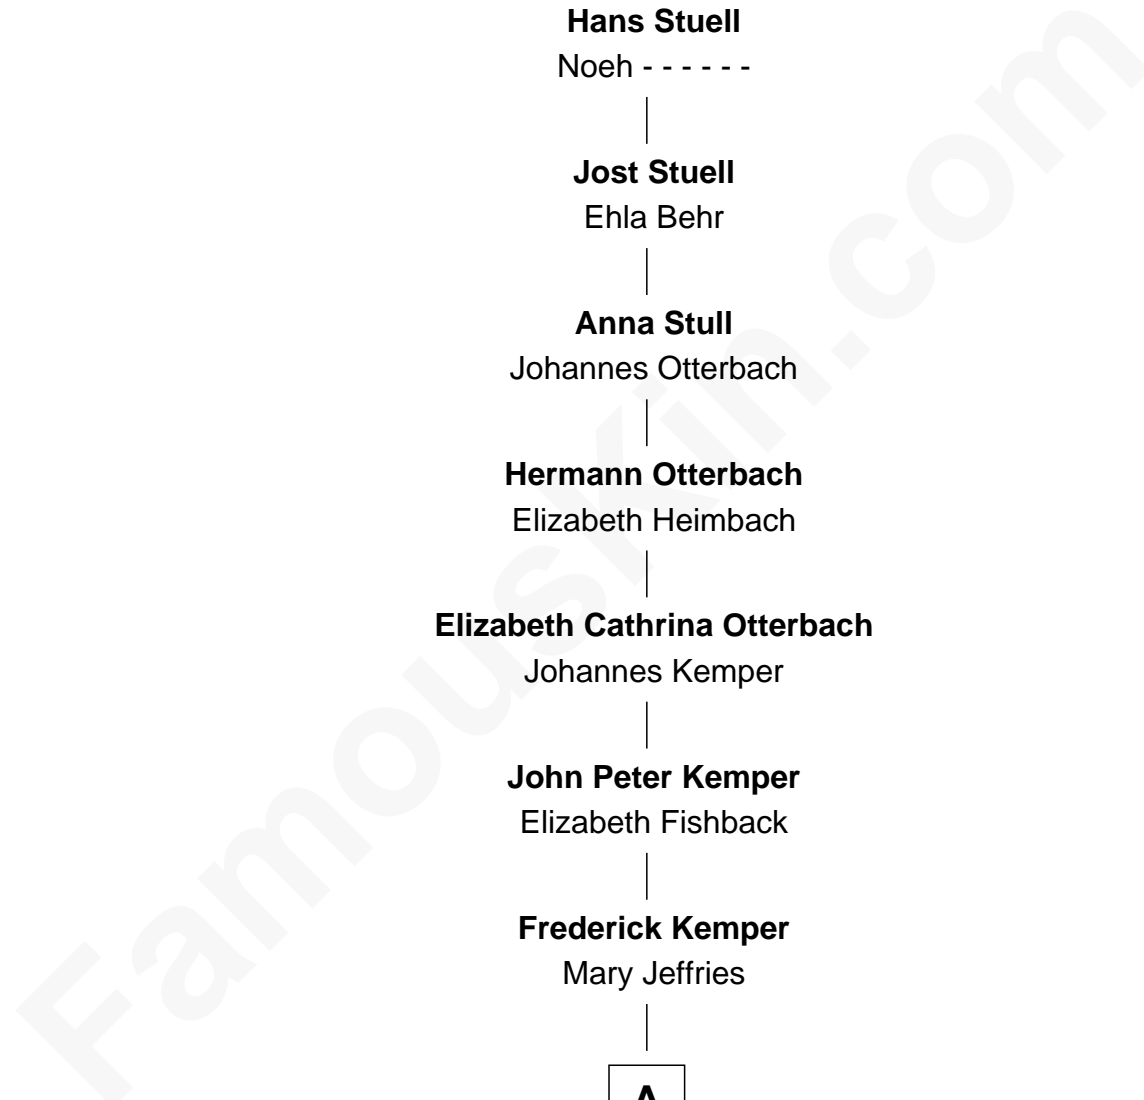

# FamousKin.com Relationship Chart of

**Gertrude (\_\_\_\_) Stuell**

*Executed for Witchcraft, Germany 1590*

**7th Great-grandmother of**

**James L. Kemper**

*37th Governor of Virginia*

**Gertrude (\_\_\_\_) Stuell**

Elizabeth Heimbach

**Elizabeth Cathrina Otterbach**

Johannes Kemper

**John Peter Kemper**

Elizabeth Fishback

**Frederick Kemper**

Mary Jeffries

**A**

**A**

**William Kemper**

Maria Elisabeth Allison

**James L. Kemper**

*37th Governor of Virginia*

FamousKin.com