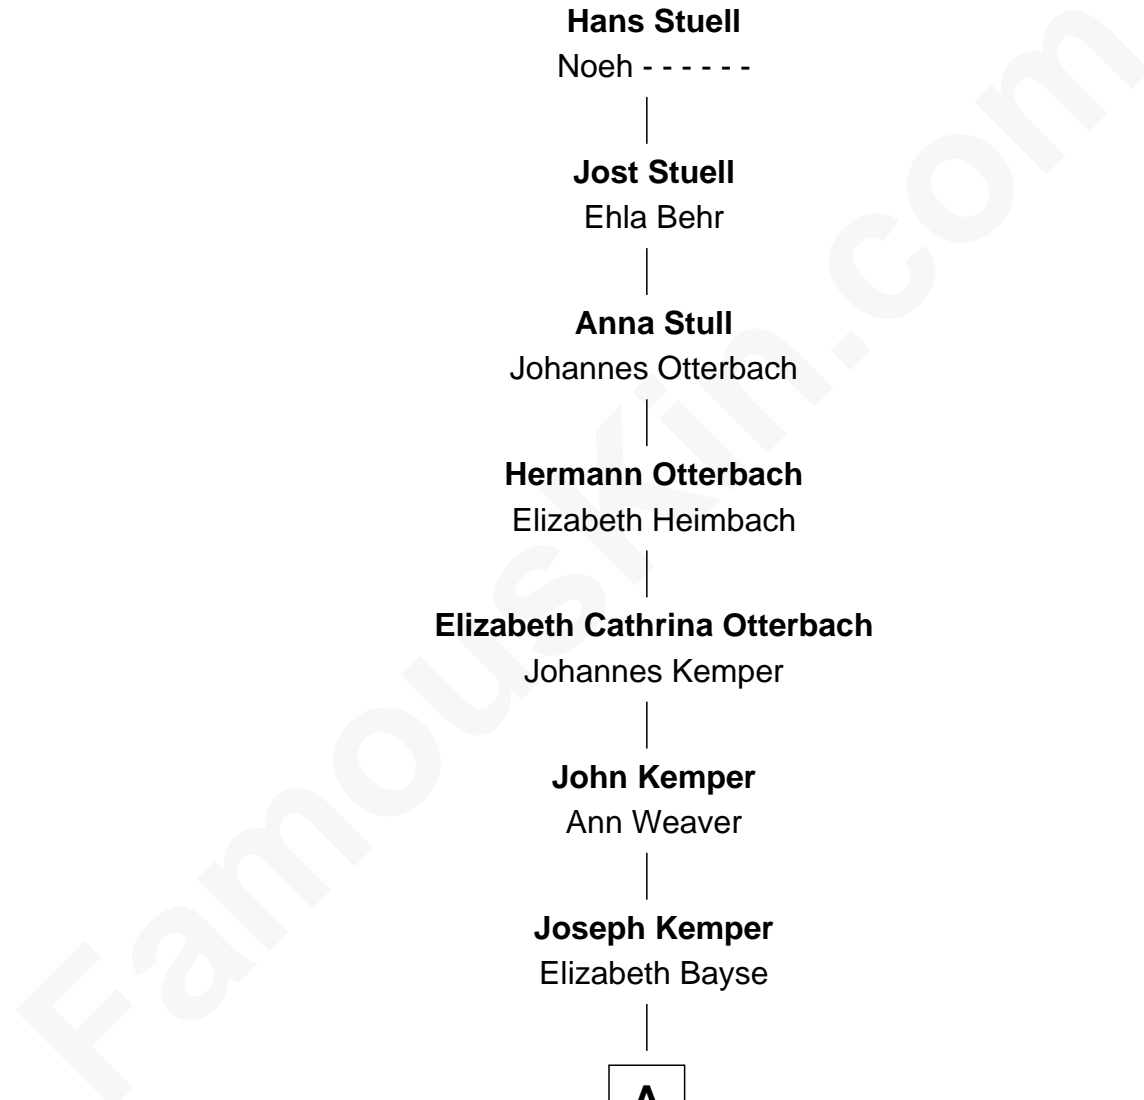

Gertrude (____) Stuell

Hans Stuell

Hans Stuell

Noeh - - - - -

Jost Stuell

Ehla Behr

Anna Stull

Johannes Otterbach

Hermann Otterbach

Elizabeth Heimbach

Elizabeth Cathrina Otterbach

Johannes Kemper

John Kemper

Ann Weaver

Joseph Kemper

Elizabeth Bayse

A