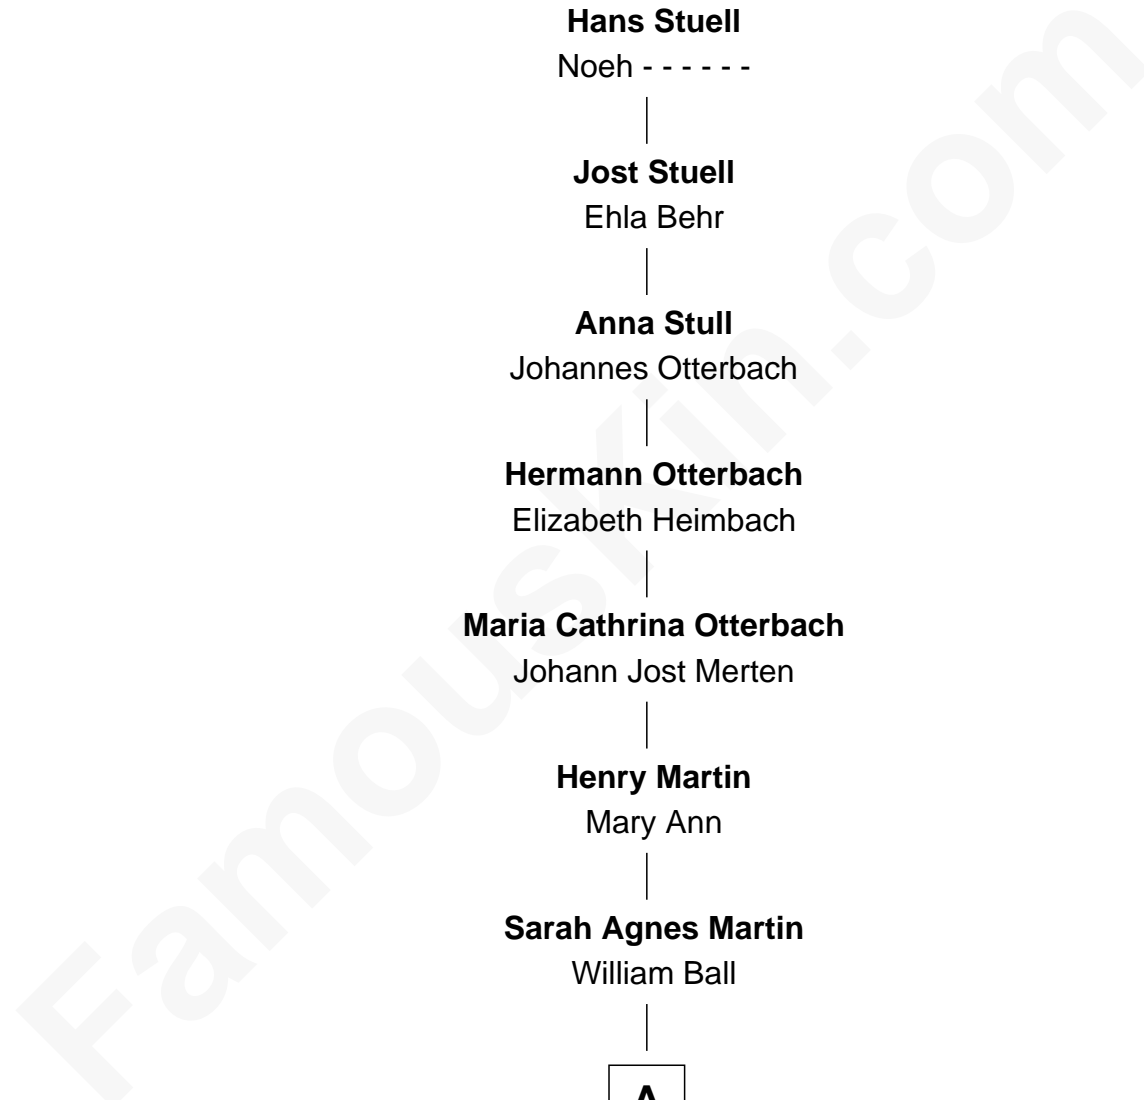

# FamousKin.com Relationship Chart of

**Gertrude (\_\_\_\_) Stuell**

*Executed for Witchcraft, Germany 1590*

**12th Great-grandmother of**

**Janis Joplin**

*Singer and Songwriter*

**Gertrude (\_\_\_\_) Stuell**

Elizabeth Heimbach

**Maria Cathrina Otterbach**

Johann Jost Merten

**Henry Martin**

Mary Ann

**Sarah Agnes Martin**

William Ball

**A**

**A**

George Ball  
Jemima Martin

George Ball  
Martha Overby

Mary Eleanor Ball  
Lodwick Roberson

Arminta Roberson  
Robert Ury Porter

Florence E. Porter  
Seeb Winson Joplin

Seeb Ward Joplin  
Dorothy Bonita East