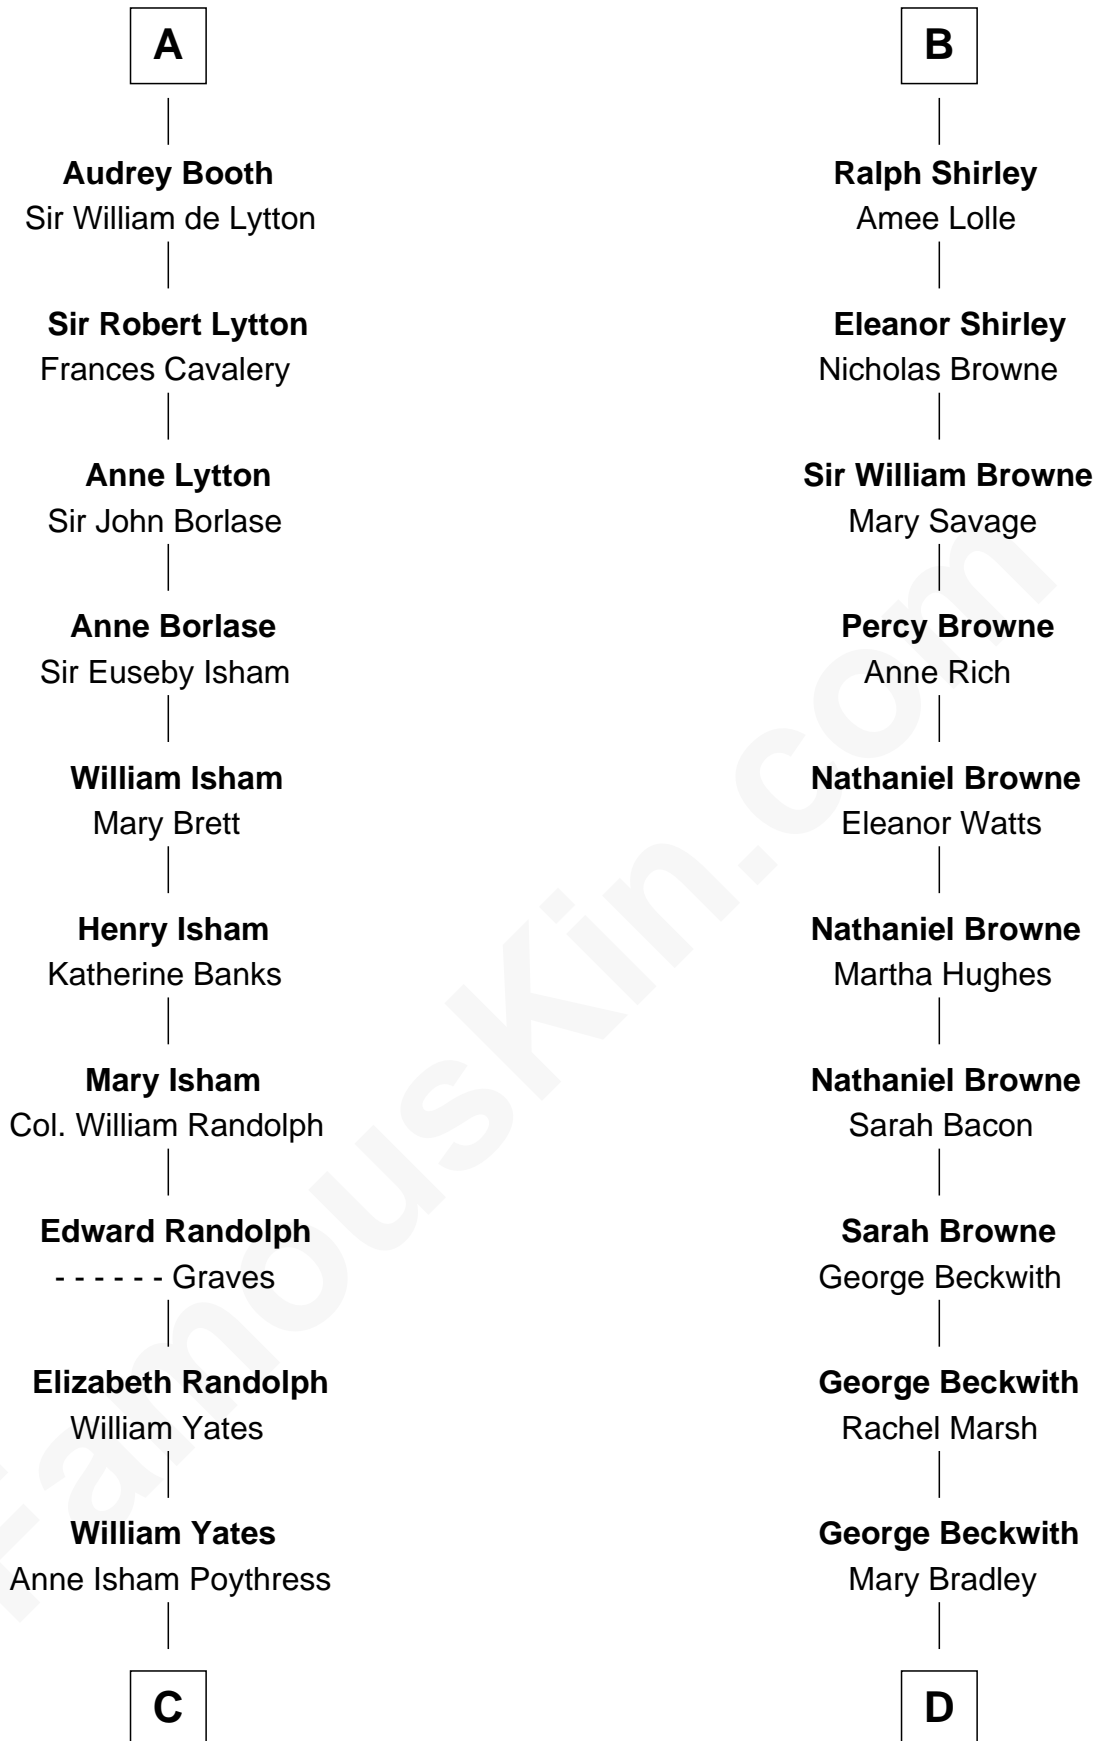

FamousKin.com

Relationship Chart of

William Fishback

17th Governor of Arkansas

18th cousin 1 time removed of

William Henry Moore

Co-Founder, U.S. Steel and Nabisco

C

Benjamin Poythress Yates

Elizabeth Frances Stith

Sophia Ann Yates

Frederick Fishback

William Fishback

17th Governor of Arkansas

D

Rachael Arvilla Beckwith

Nathaniel Ford Moore

William Henry Moore

Co-Founder, U.S. Steel and Nabisco

FamousKin.com