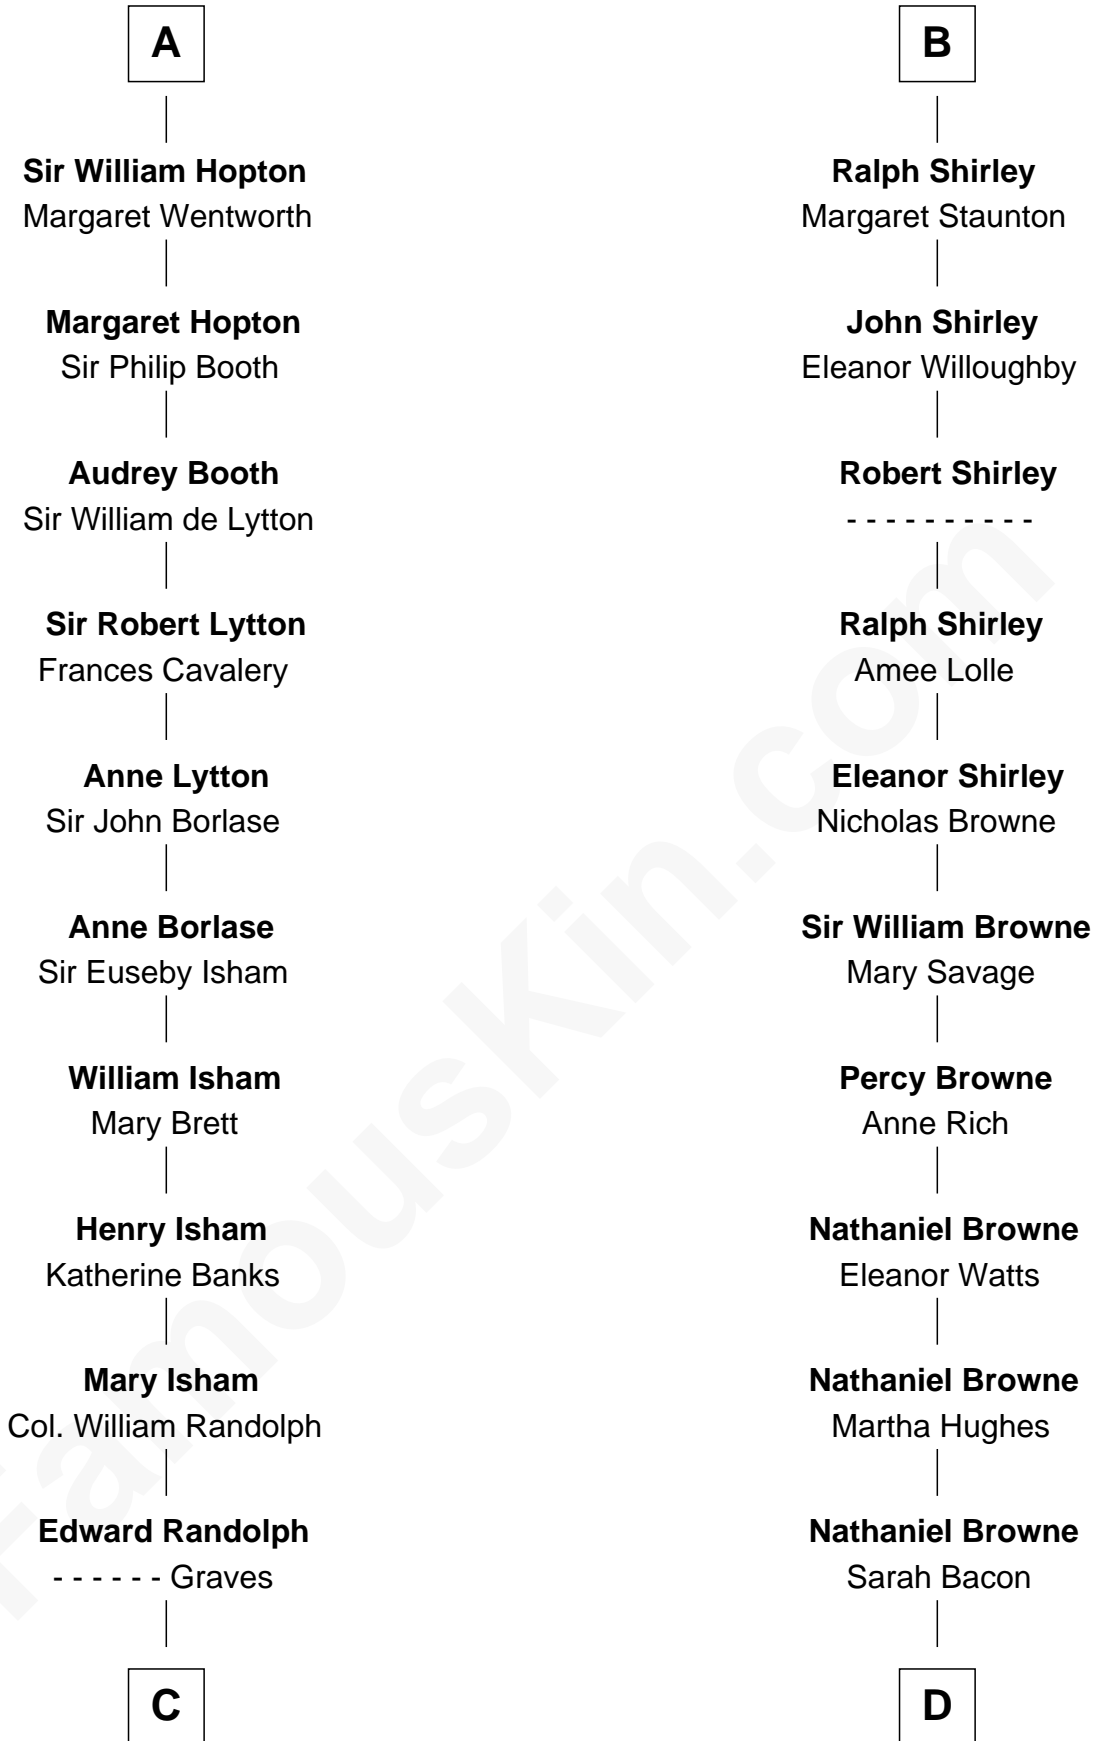

FamousKin.com Relationship Chart of

William Fishback

17th Governor of Arkansas

21st cousin of

William Henry Moore

Co-Founder, U.S. Steel and Nabisco

C

Elizabeth Randolph

William Yates

William Yates

Anne Isham Poythress

Benjamin Poythress Yates

Elizabeth Frances Stith

Sophia Ann Yates

Frederick Fishback

William Fishback