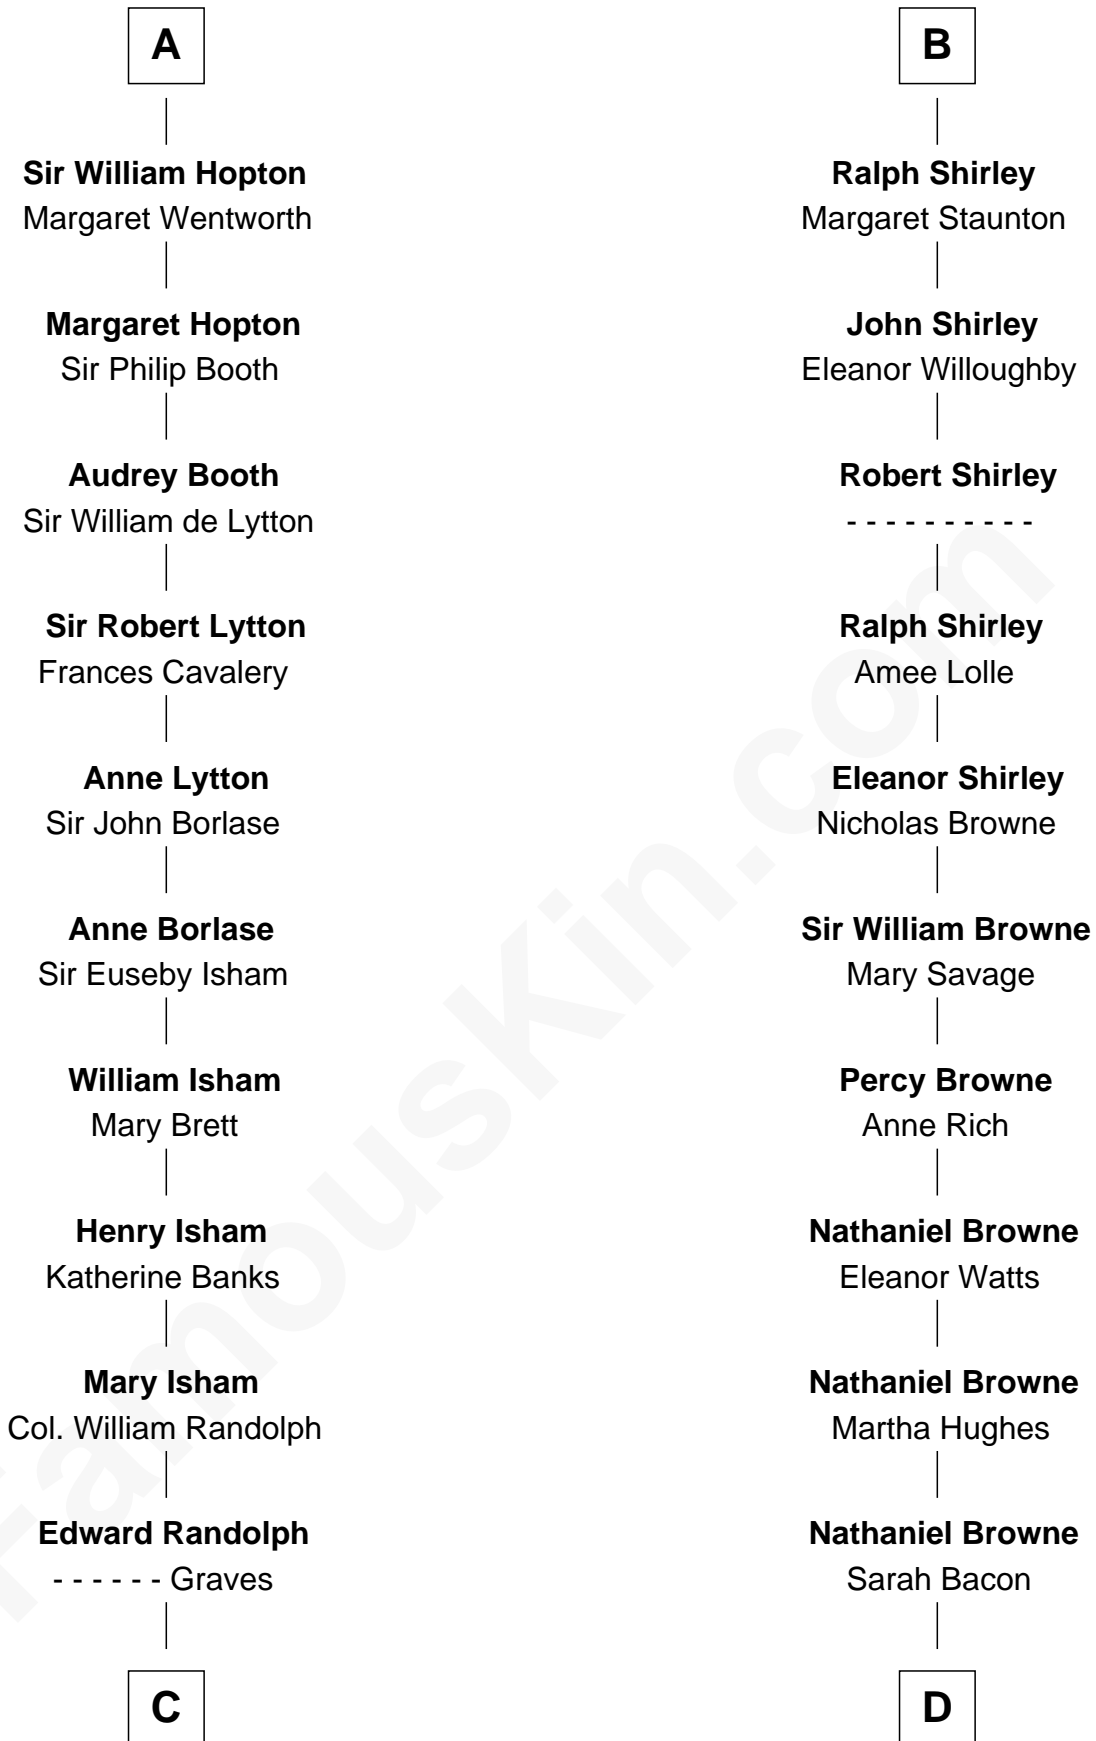

FamousKin.com Relationship Chart of

William Fishback

17th Governor of Arkansas

21st cousin of

William Henry Moore

Co-Founder, U.S. Steel and Nabisco

Reginald FitzPiers

C

Elizabeth Randolph

William Yates

William Yates

Anne Isham Poythress

Benjamin Poythress Yates

Elizabeth Frances Stith

Sophia Ann Yates

Frederick Fishback

William Fishback

17th Governor of Arkansas

D

Sarah Browne

George Beckwith

George Beckwith

Rachel Marsh

George Beckwith