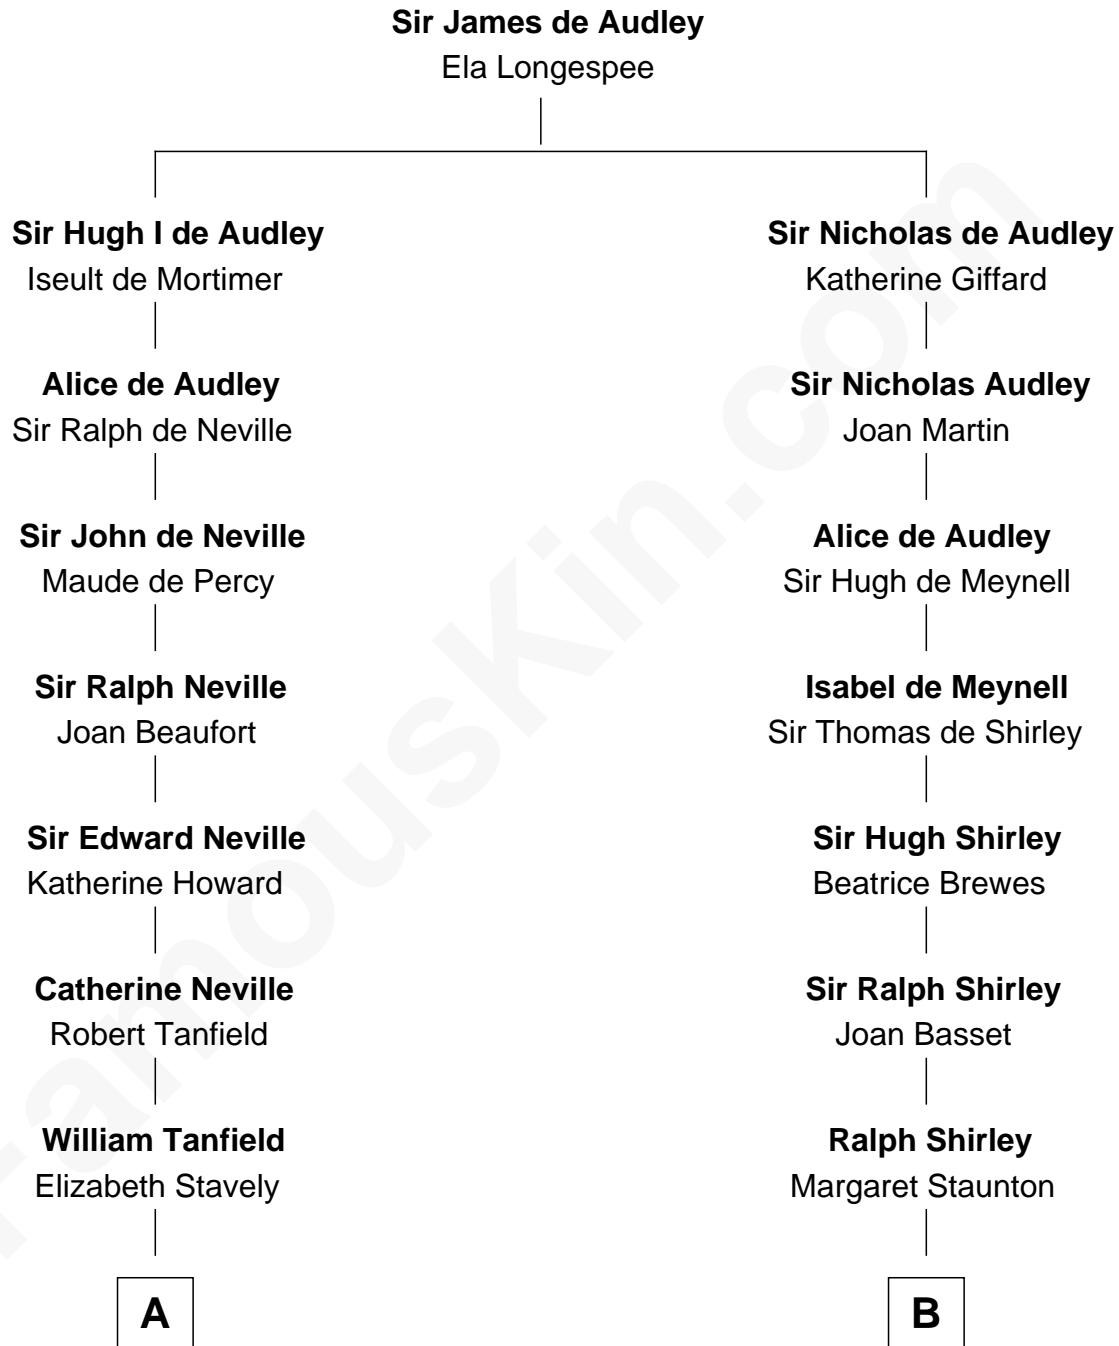

FamousKin.com

Relationship Chart of

William Fishback

17th Governor of Arkansas

18th cousin 2 times removed of

William Henry Moore

Co-Founder, U.S. Steel and Nabisco

C

Sophia Ann Yates
Frederick Fishback

William Fishback
17th Governor of Arkansas

D

George Beckwith
Rachel Marsh

George Beckwith
Mary Bradley

Rachael Arvilla Beckwith
Nathaniel Ford Moore

William Henry Moore
Co-Founder, U.S. Steel and Nabisco