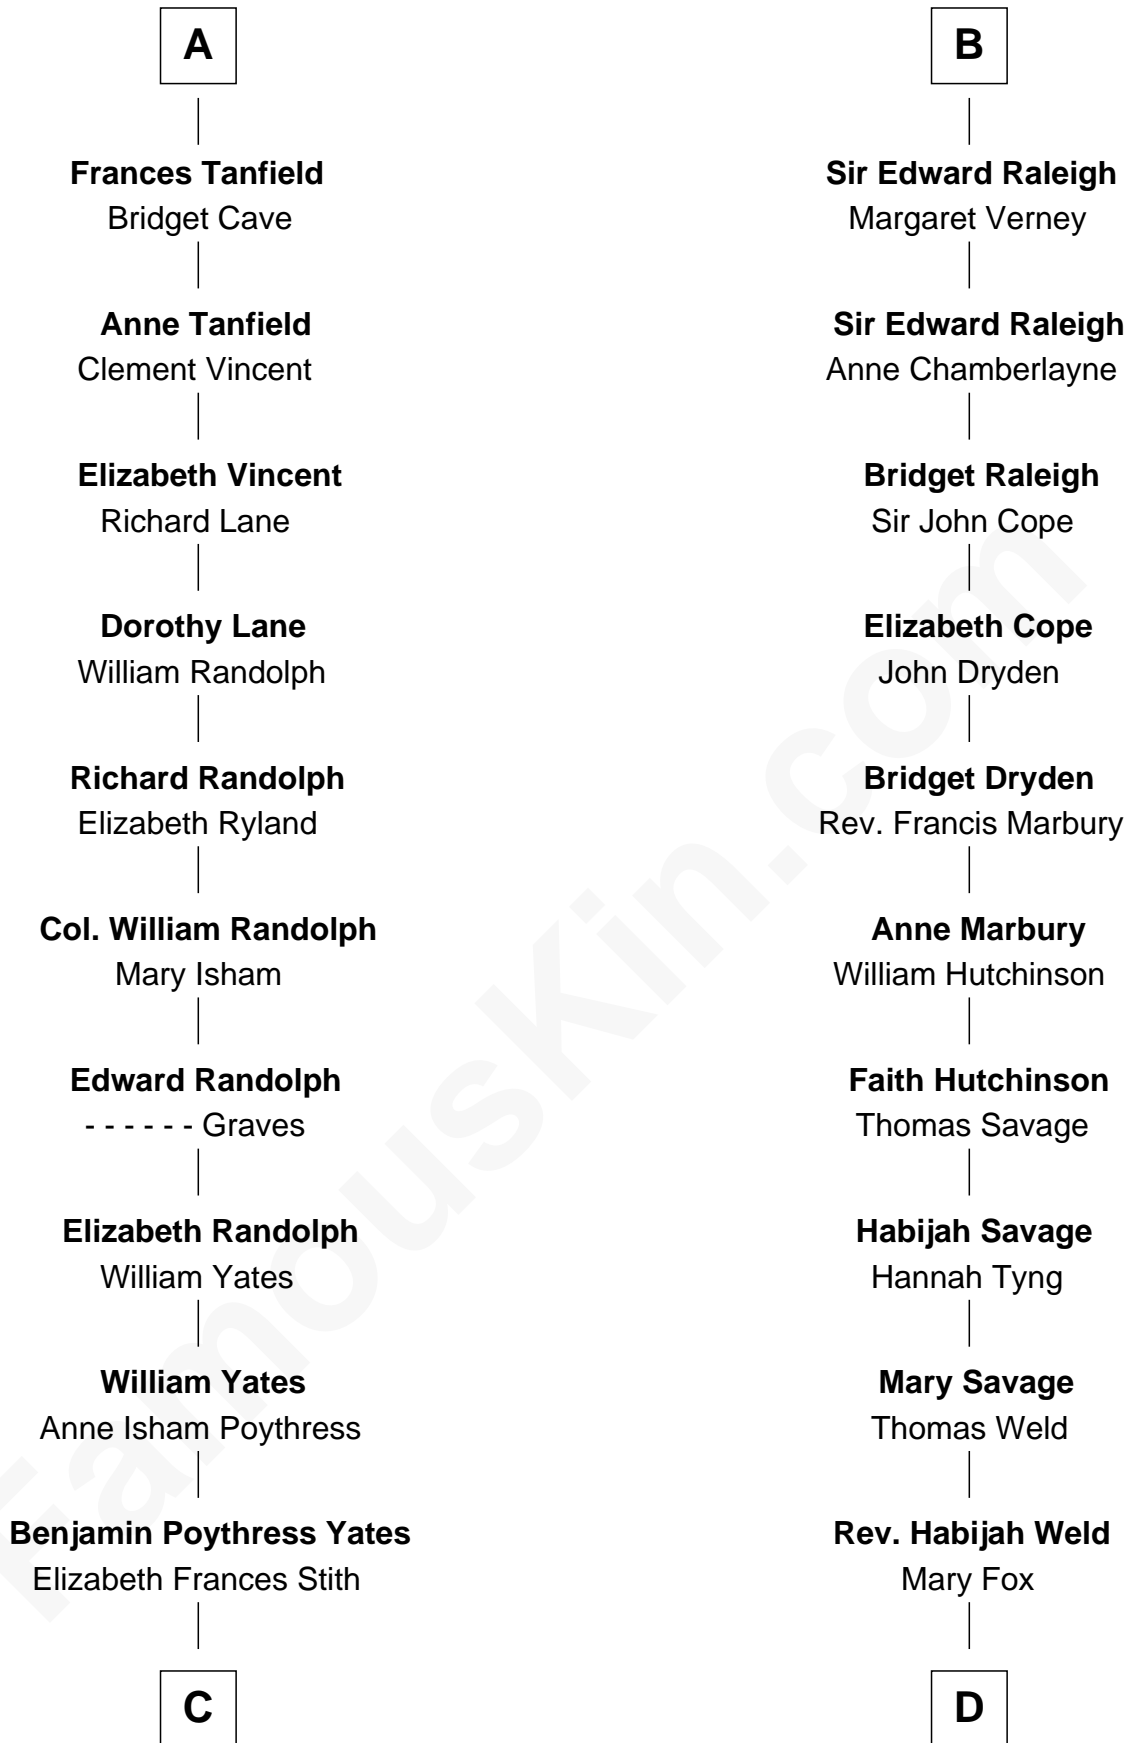

FamousKin.com

Relationship Chart of

William Fishback

17th Governor of Arkansas

18th cousin 2 times removed of

Melville Fuller

8th Chief Justice of the U.S. Supreme Court

C

Sophia Ann Yates
Frederick Fishback

William Fishback
17th Governor of Arkansas

D

Hannah Weld
Rev. Caleb Fuller

Henry Weld Fuller
Esther Gould

Frederick Augustus Fuller
Catherine Martin Weston

Melville Fuller
8th U.S. Chief Justice