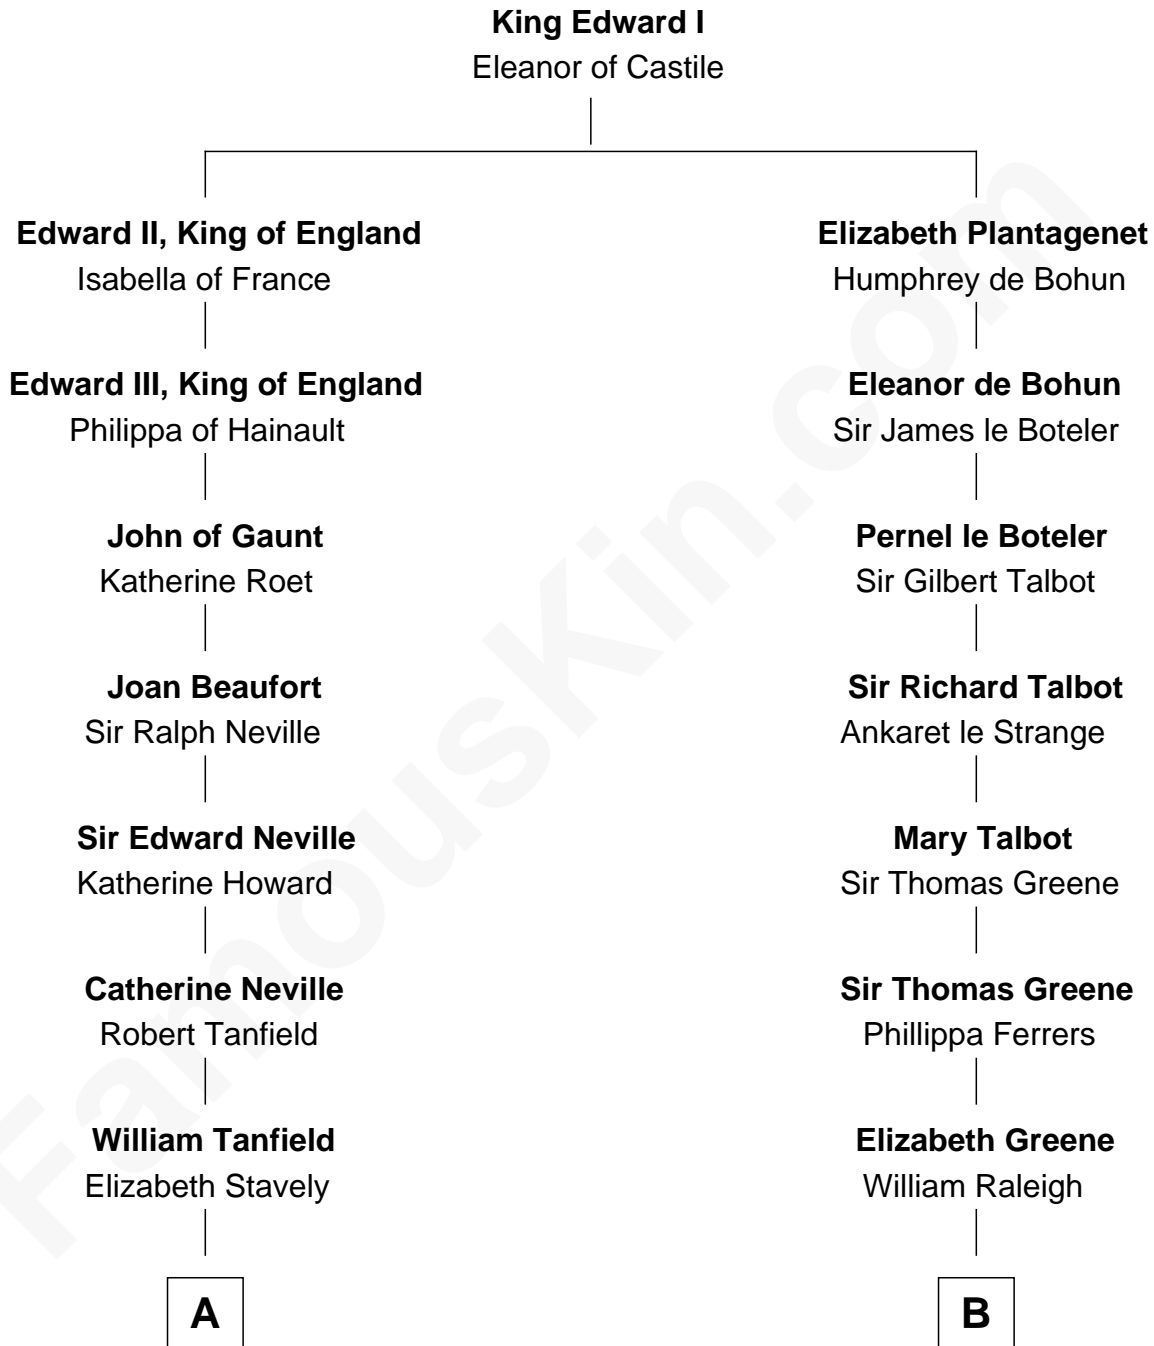

FamousKin.com

Relationship Chart of

William Fishback

17th Governor of Arkansas

18th cousin 2 times removed of

Melville Fuller

8th Chief Justice of the U.S. Supreme Court

C

Sophia Ann Yates
Frederick Fishback

William Fishback
17th Governor of Arkansas

D

Hannah Weld
Rev. Caleb Fuller

Henry Weld Fuller
Esther Gould

Frederick Augustus Fuller
Catherine Martin Weston

Melville Fuller
8th U.S. Chief Justice