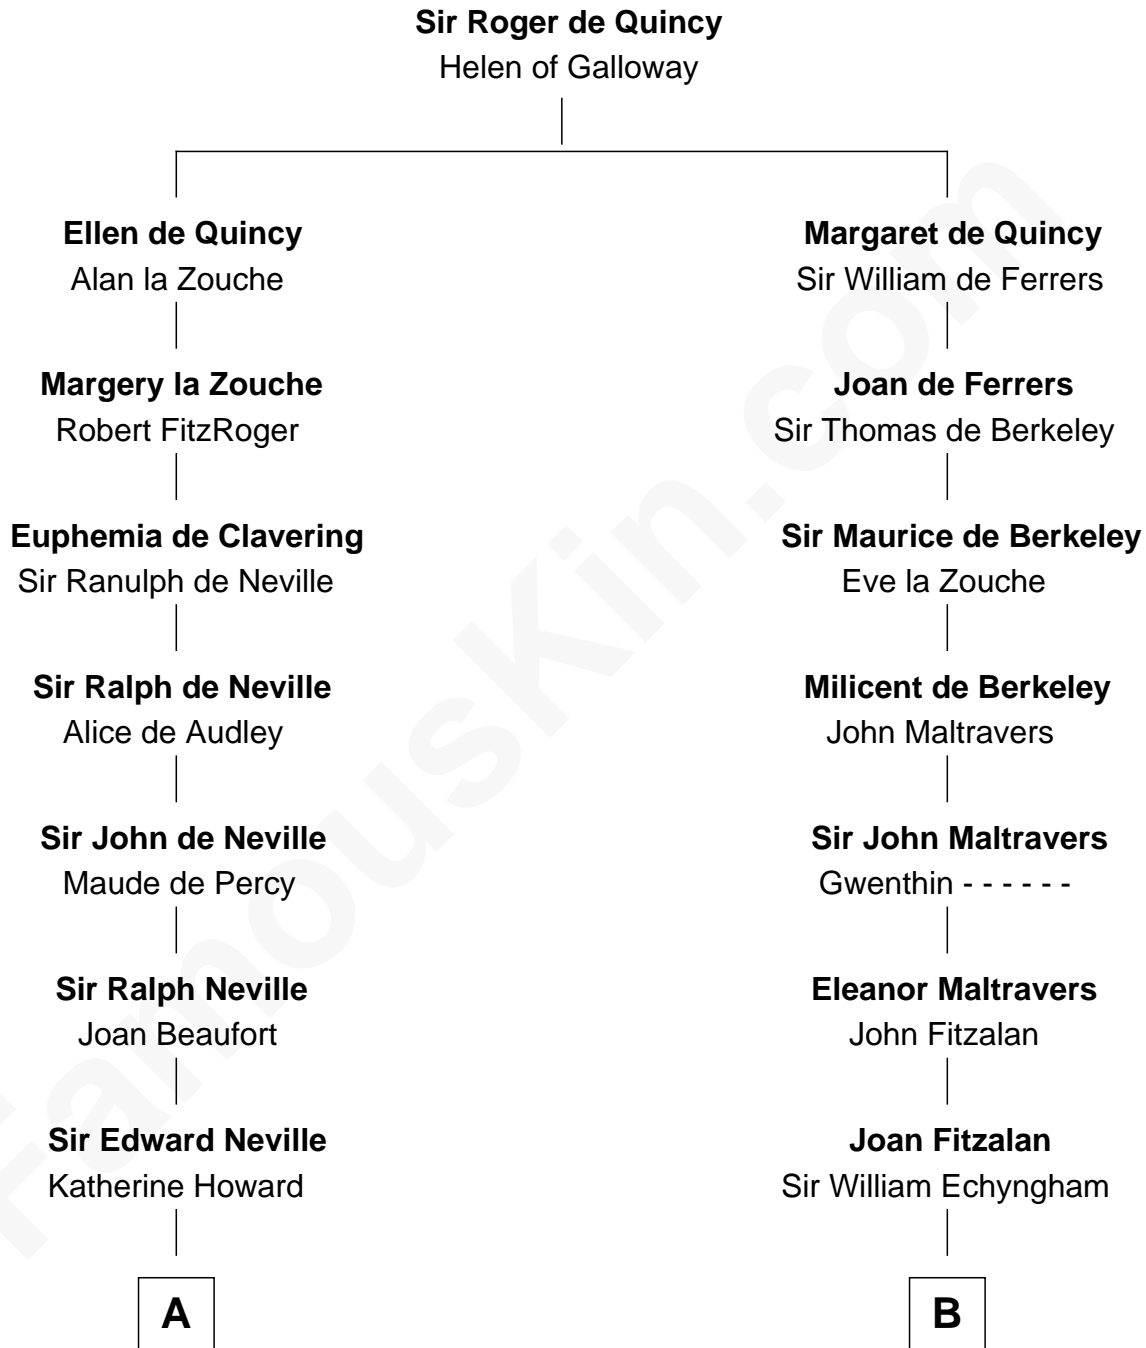

# FamousKin.com Relationship Chart of

**William Fishback**

*17th Governor of Arkansas*

20th cousin of

**Melville Fuller**

*8th Chief Justice of the U.S. Supreme Court*

**C**

**William Yates**  
Anne Isham Poythress

**Benjamin Poythress Yates**  
Elizabeth Frances Stith

**Sophia Ann Yates**  
Frederick Fishback

**William Fishback**  
*17th Governor of Arkansas*

**D**

**Daniel Coney**  
Susanna Curtis

**Paulina Bass Coney**  
Nathan Weston

**Catherine Martin Weston**  
Frederick Augustus Fuller

**Melville Fuller**  
*8th U.S. Chief Justice*

FamousKin.com