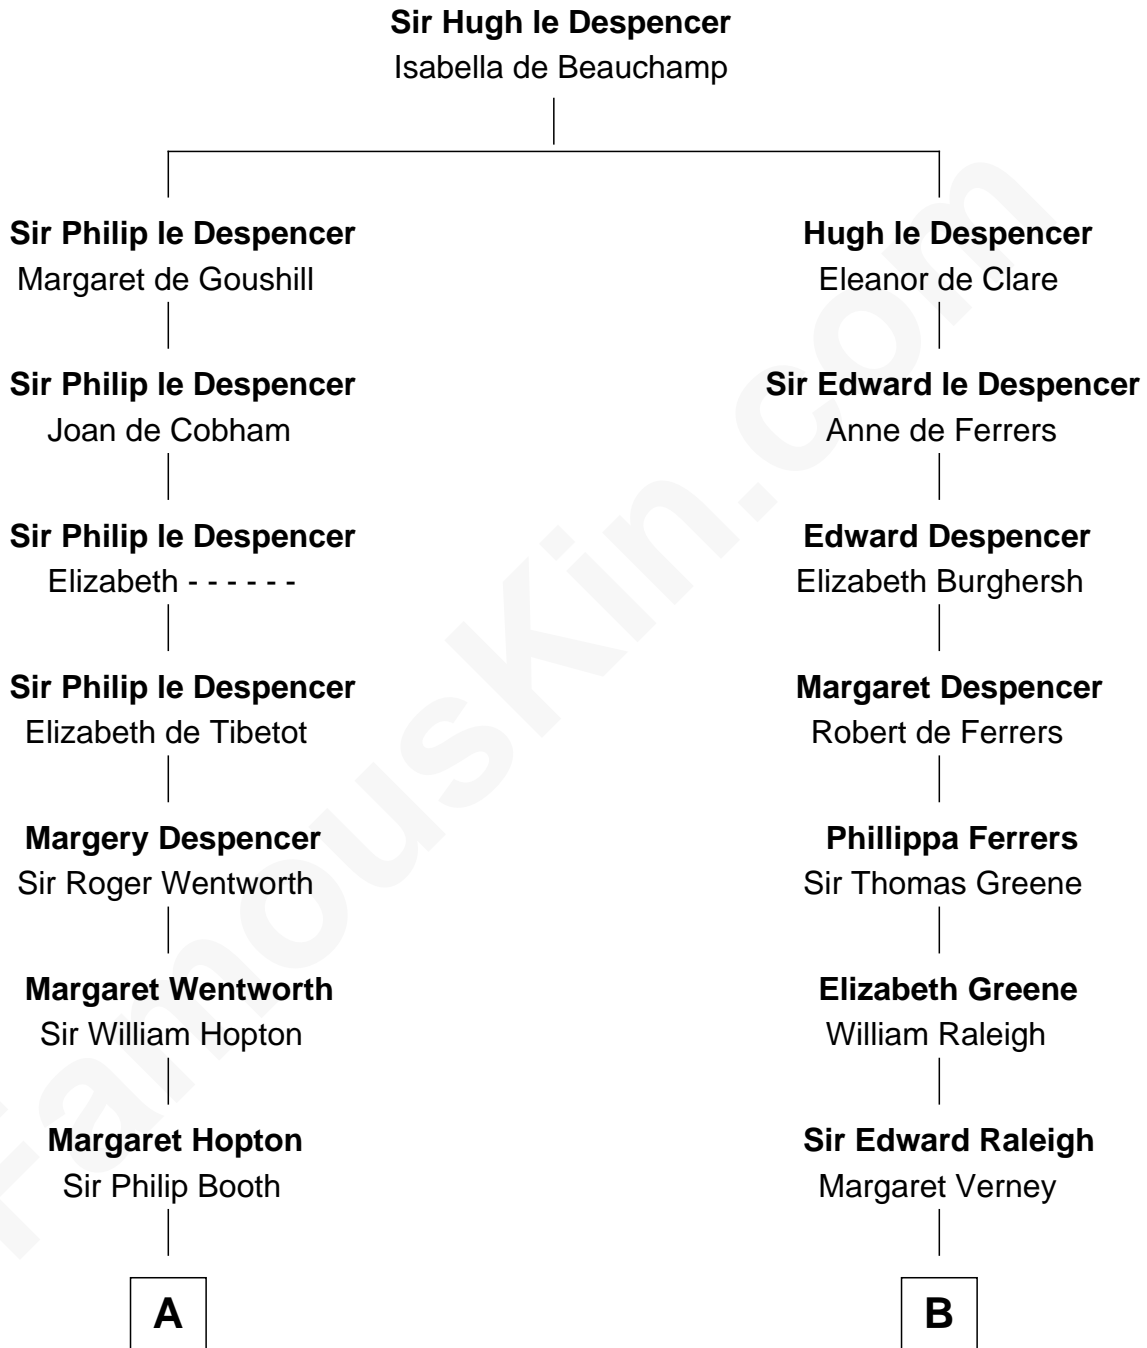

## Relationship Chart of

### William Fishback

17th Governor of Arkansas

19th cousin of

### Melville Fuller

8th Chief Justice of the U.S. Supreme Court

**C**

**Benjamin Poythress Yates**

Elizabeth Frances Stith

**Sophia Ann Yates**

Frederick Fishback

**William Fishback**