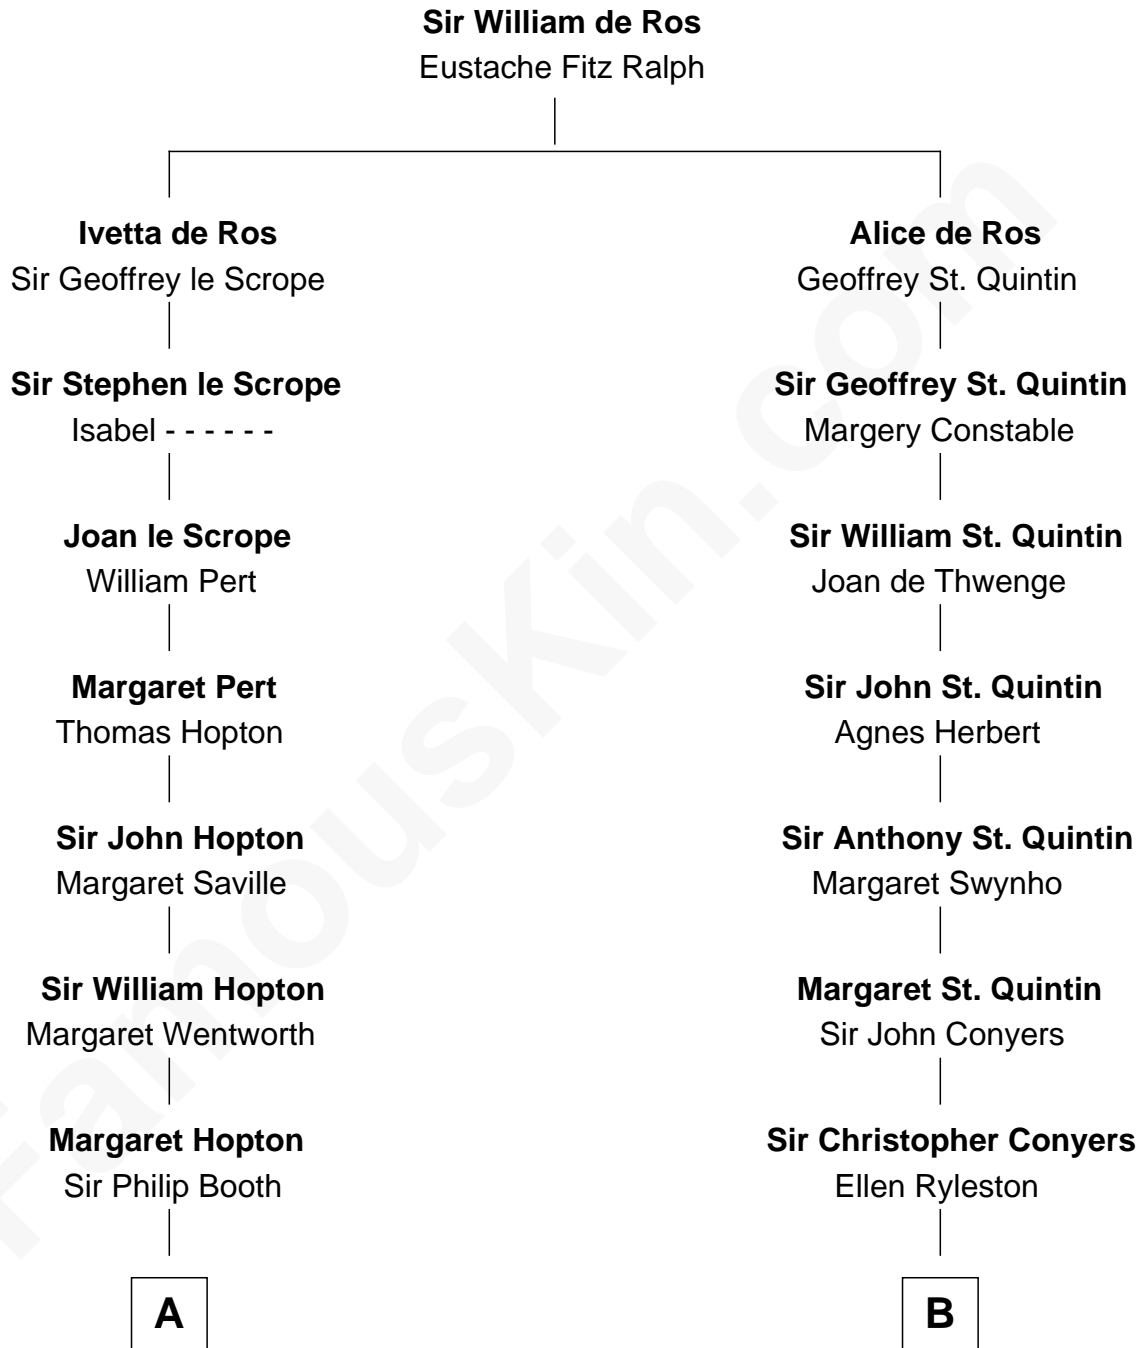

# FamousKin.com Relationship Chart of

**William Fishback**

*17th Governor of Arkansas*

19th cousin 1 time removed of

**Ben Ames Williams**

*Novelist and Short Story Author*

**C**

**Benjamin Poythress Yates**

Elizabeth Frances Stith

**Sophia Ann Yates**

Frederick Fishback

**William Fishback**

*17th Governor of Arkansas*

**D**

**James Longstreet**

Mary Anna Dent