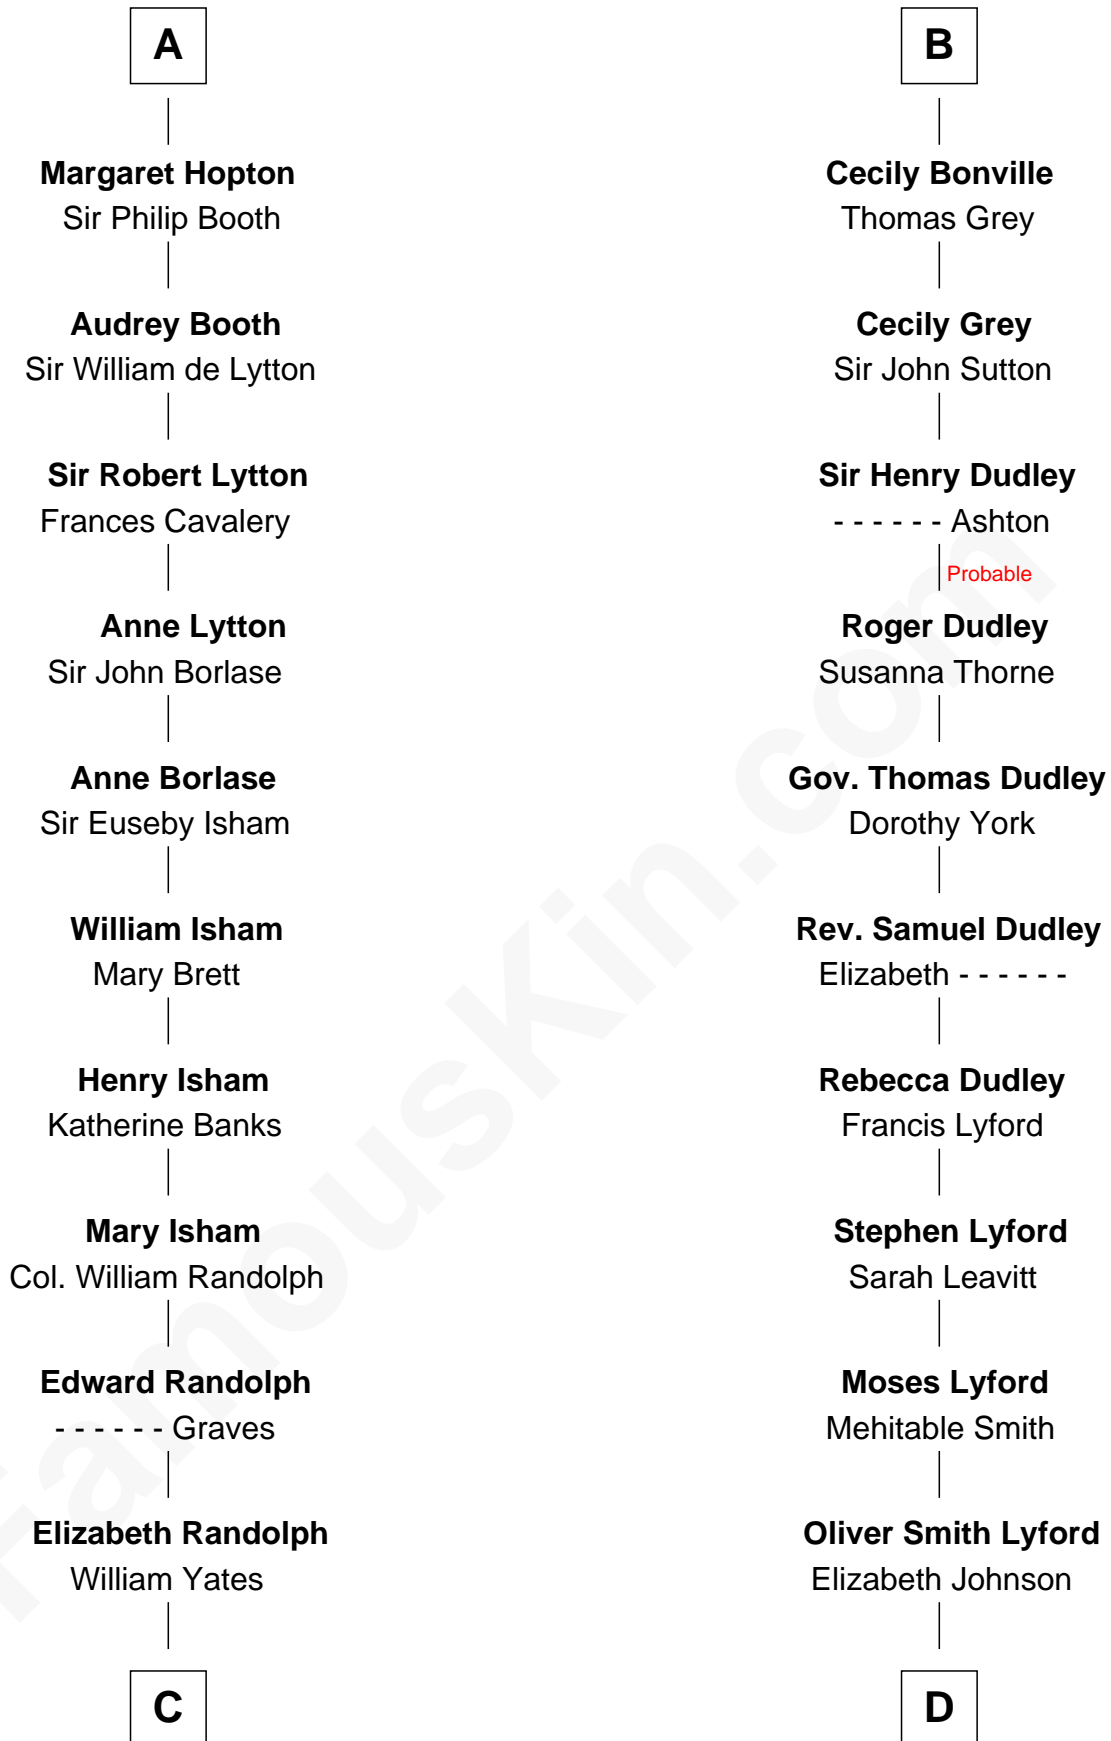

FamousKin.com
Relationship Chart of
William Fishback

17th Governor of Arkansas

19th cousin 1 time removed of

Milton Bradley

Founder, Milton Bradley Company

Sir Robert de Ros

Isabel de Aubeney

C

William Yates
Anne Isham Poythress

Benjamin Poythress Yates
Elizabeth Frances Stith

Sophia Ann Yates
Frederick Fishback

William Fishback
17th Governor of Arkansas

D

Dudley Lyford
Betsey Smith

Fanny Lyford
Lewis Bradley