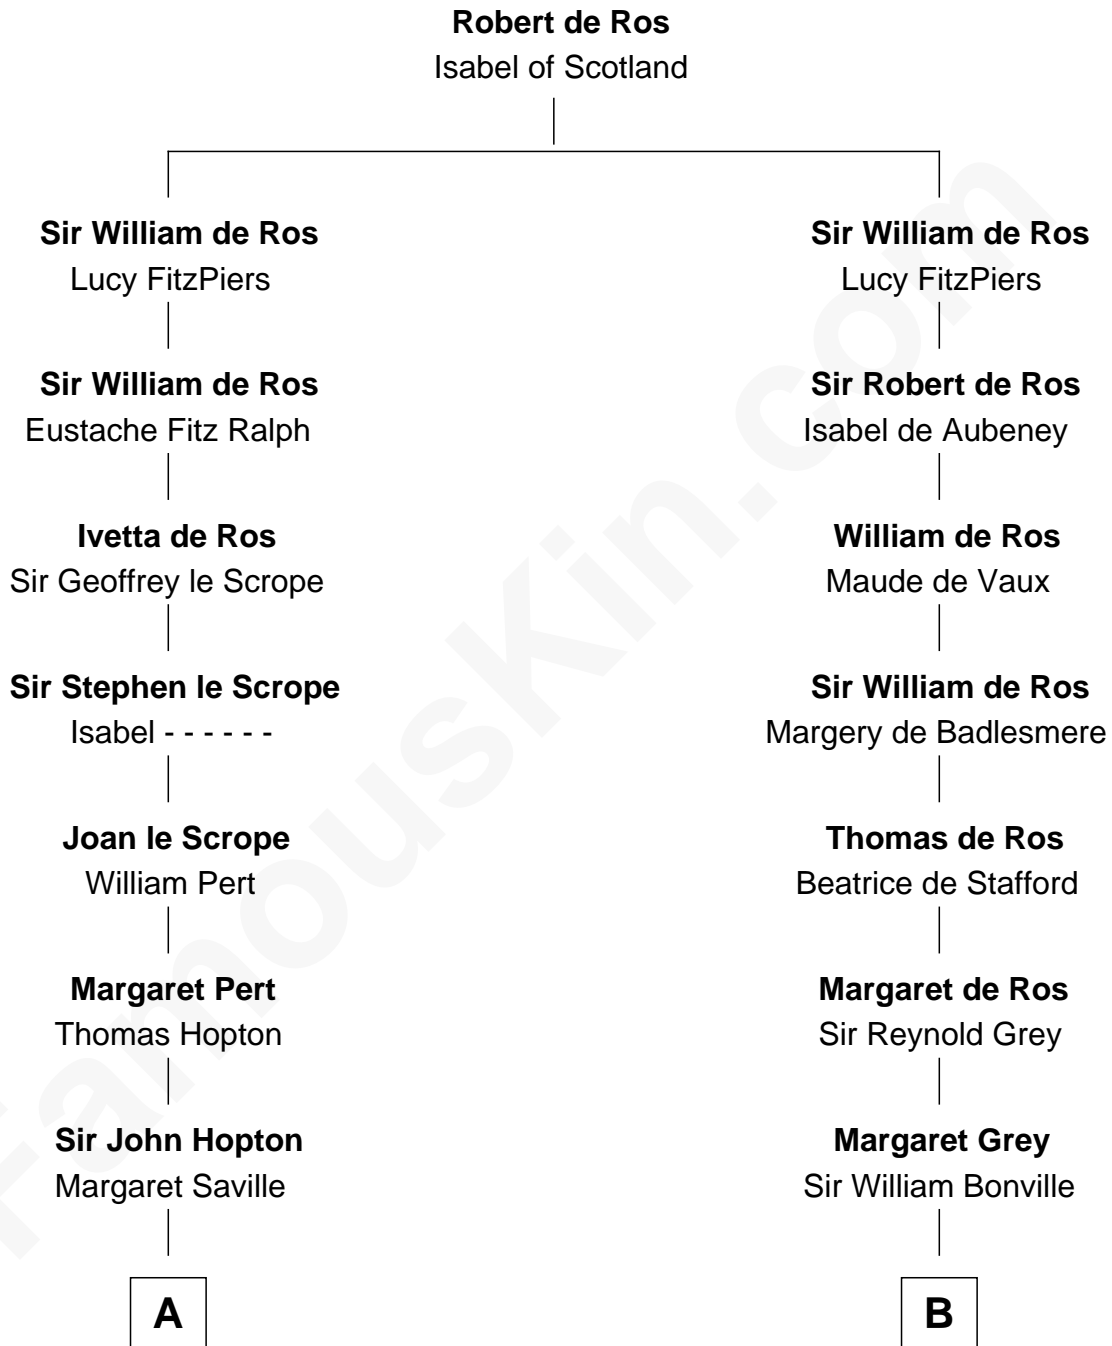

# FamousKin.com Relationship Chart of

**William Fishback**

*17th Governor of Arkansas*

21st cousin of

**Milton Bradley**

*Founder, Milton Bradley Company*

**C**

**Elizabeth Randolph**

William Yates

**William Yates**

Anne Isham Poythress

**Benjamin Poythress Yates**

Elizabeth Frances Stith

**Sophia Ann Yates**

Frederick Fishback

**William Fishback**

*17th Governor of Arkansas*

**D**

**Moses Lyford**

Mehitable Smith

**Oliver Smith Lyford**

Elizabeth Johnson

**Dudley Lyford**

Betsey Smith