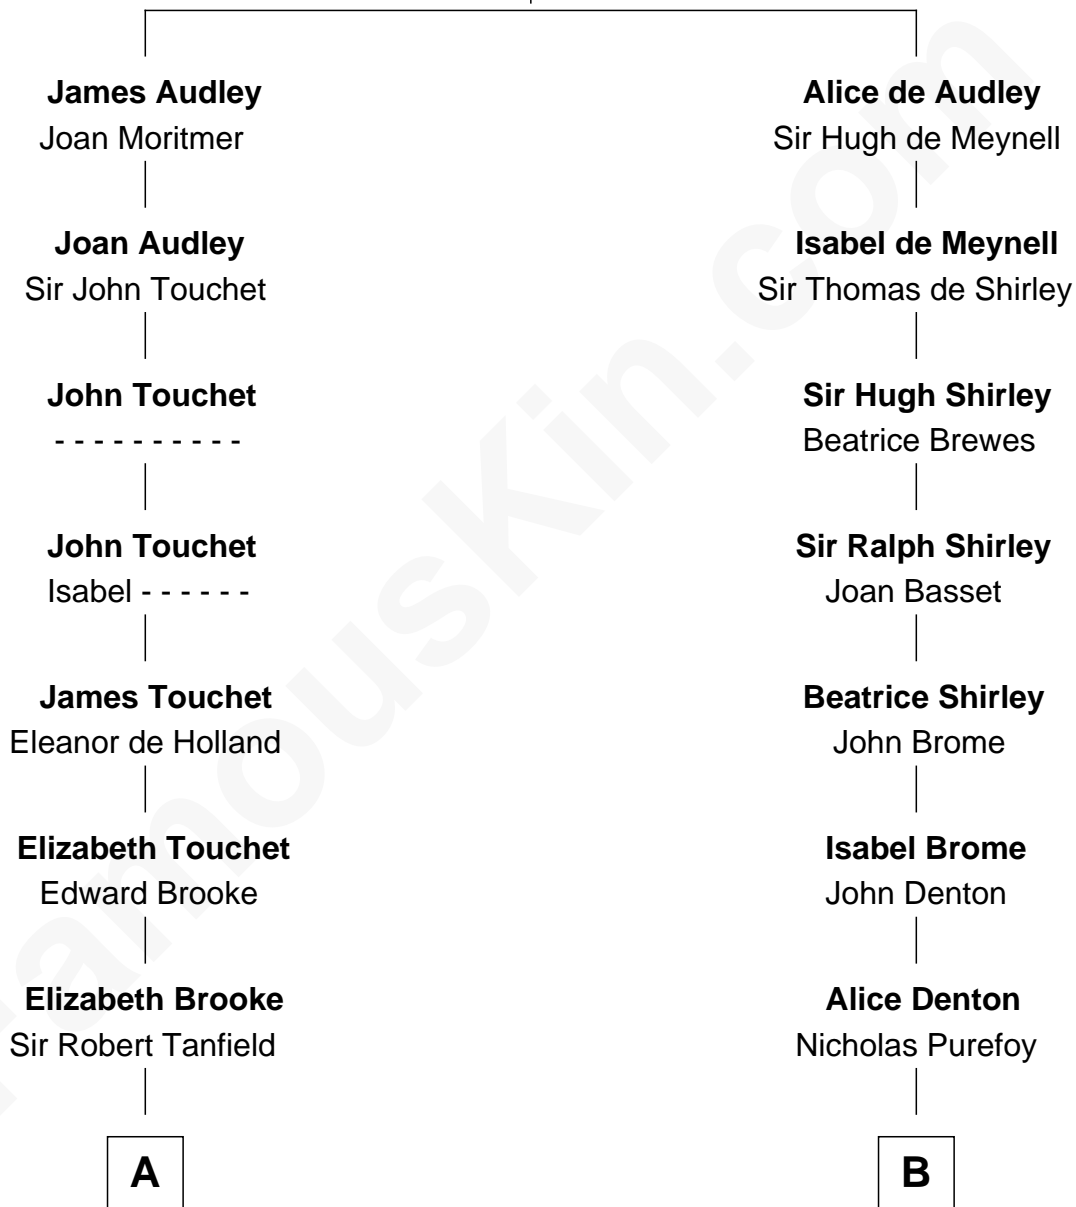

FamousKin.com

Relationship Chart of

William Fishback

17th Governor of Arkansas

18th cousin 2 times removed of

Milton Bradley

Founder, Milton Bradley Company

Sir Nicholas Audley

Joan Martin

C

William Yates
Anne Isham Poythress

Benjamin Poythress Yates
Elizabeth Frances Stith

Sophia Ann Yates
Frederick Fishback

William Fishback
17th Governor of Arkansas

D

Fanny Lyford
Lewis Bradley