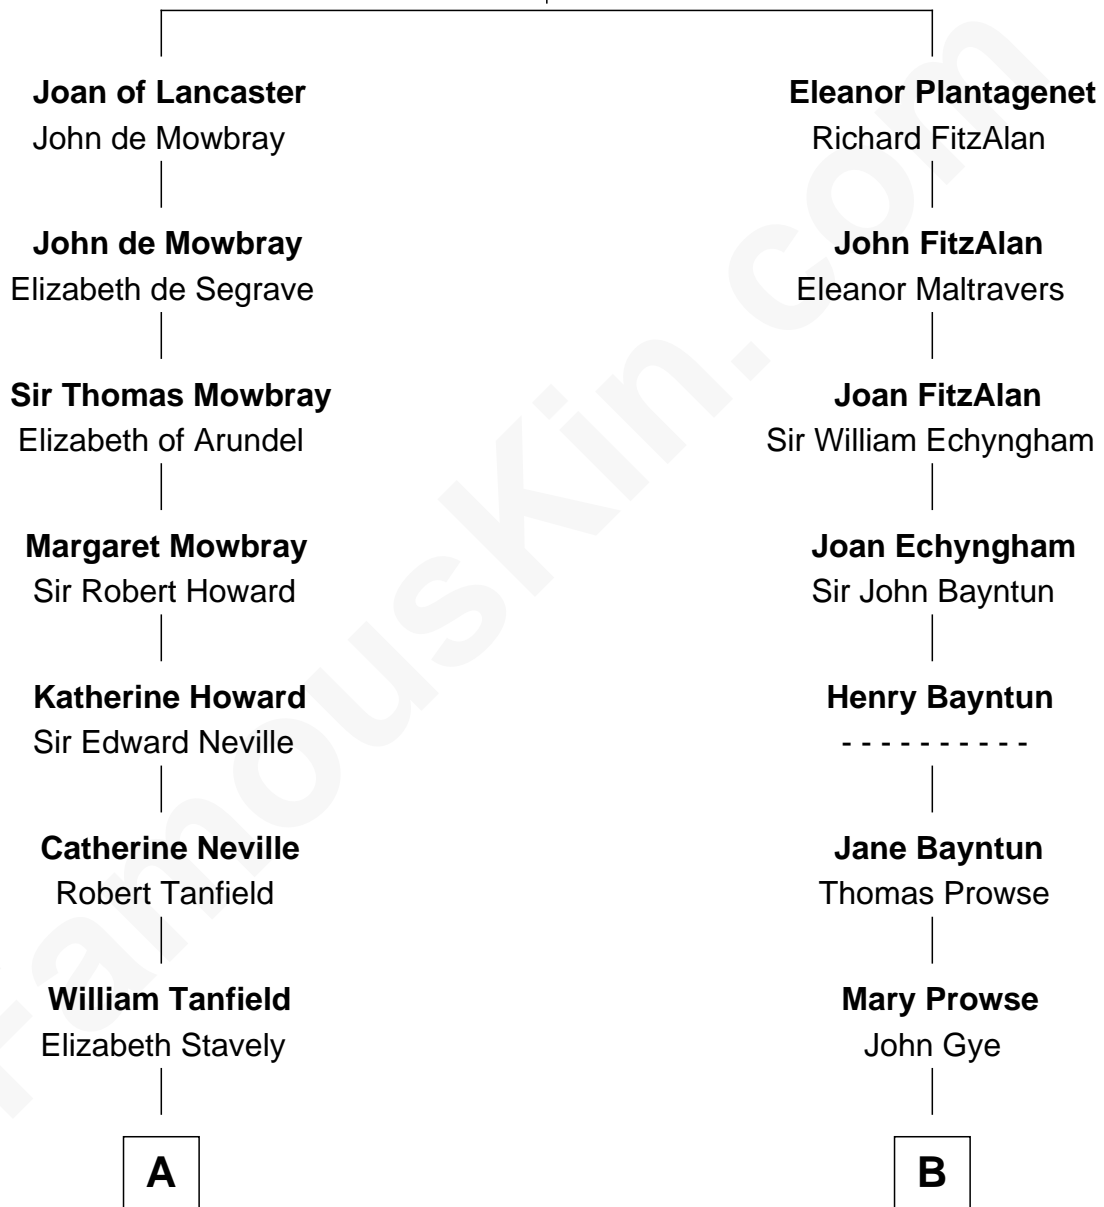

FamousKin.com

Relationship Chart of

William Fishback

17th Governor of Arkansas

15th cousin 3 times removed of

Samuel Cony

31st Governor of Maine

Henry Plantagenet
Maud de Chaworth

C

—
Sophia Ann Yates
Frederick Fishback

—
William Fishback
17th Governor of Arkansas

FamousKin.com