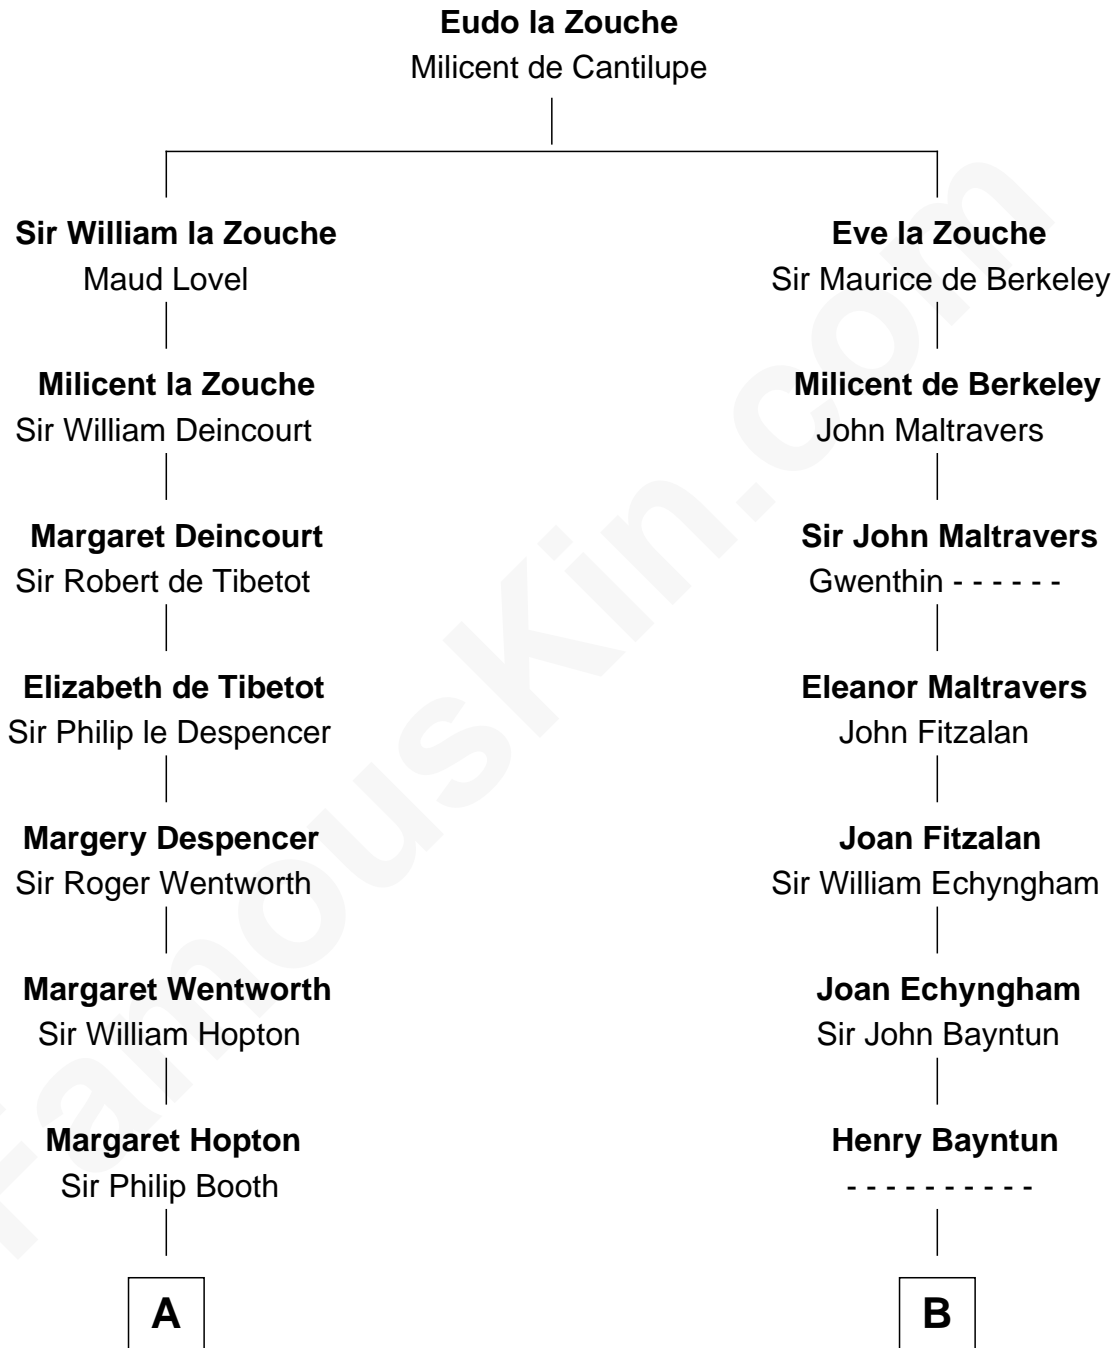

FamousKin.com
Relationship Chart of
William Fishback

17th Governor of Arkansas

17th cousin 2 times removed of

Samuel Cony

31st Governor of Maine

C

—
Benjamin Poythress Yates

Elizabeth Frances Stith

—
Sophia Ann Yates

Frederick Fishback

—
William Fishback

17th Governor of Arkansas

FamousKin.com