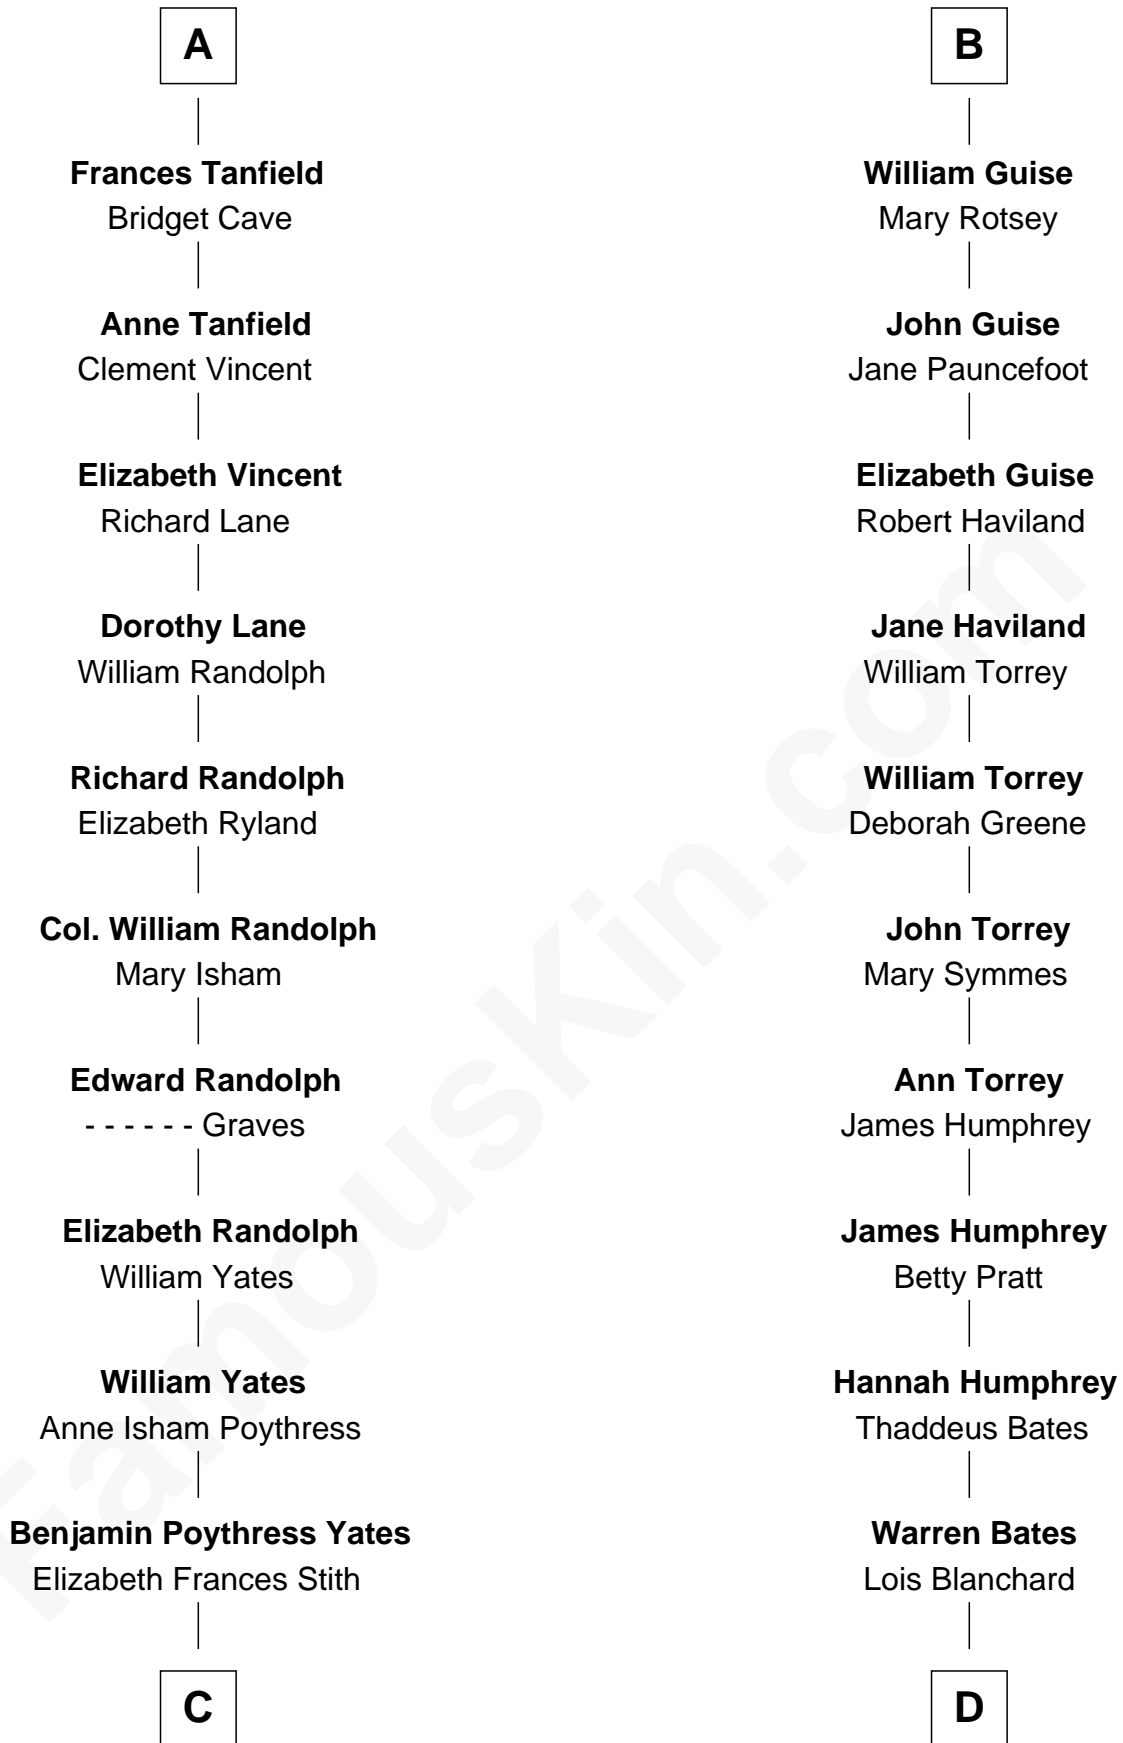

FamousKin.com Relationship Chart of

William Fishback

17th Governor of Arkansas

18th cousin 3 times removed of

Hal Holbrook

TV and Movie Actor

Henry Plantagenet

Maud de Chaworth

Isabella de Beaumont

Blanche of Lancaster

John of Gaunt

Elizabeth of Lancaster

John de Holand

Constance de Holand

Sir John Grey

Sir Edmund Grey

Katherine Percy

Anne Grey

Sir John Grey

Probable

Tacy Grey

John Guise

B

C

Sophia Ann Yates
Frederick Fishback

William Fishback
17th Governor of Arkansas

D

Jane White Bates
Allen Vining

Lois Bates Vining
George Holbrook

Allen Vining Holbrook
Minnie Alberta Rowe

Harold Rowe Holbrook
Aileen R. Davenport