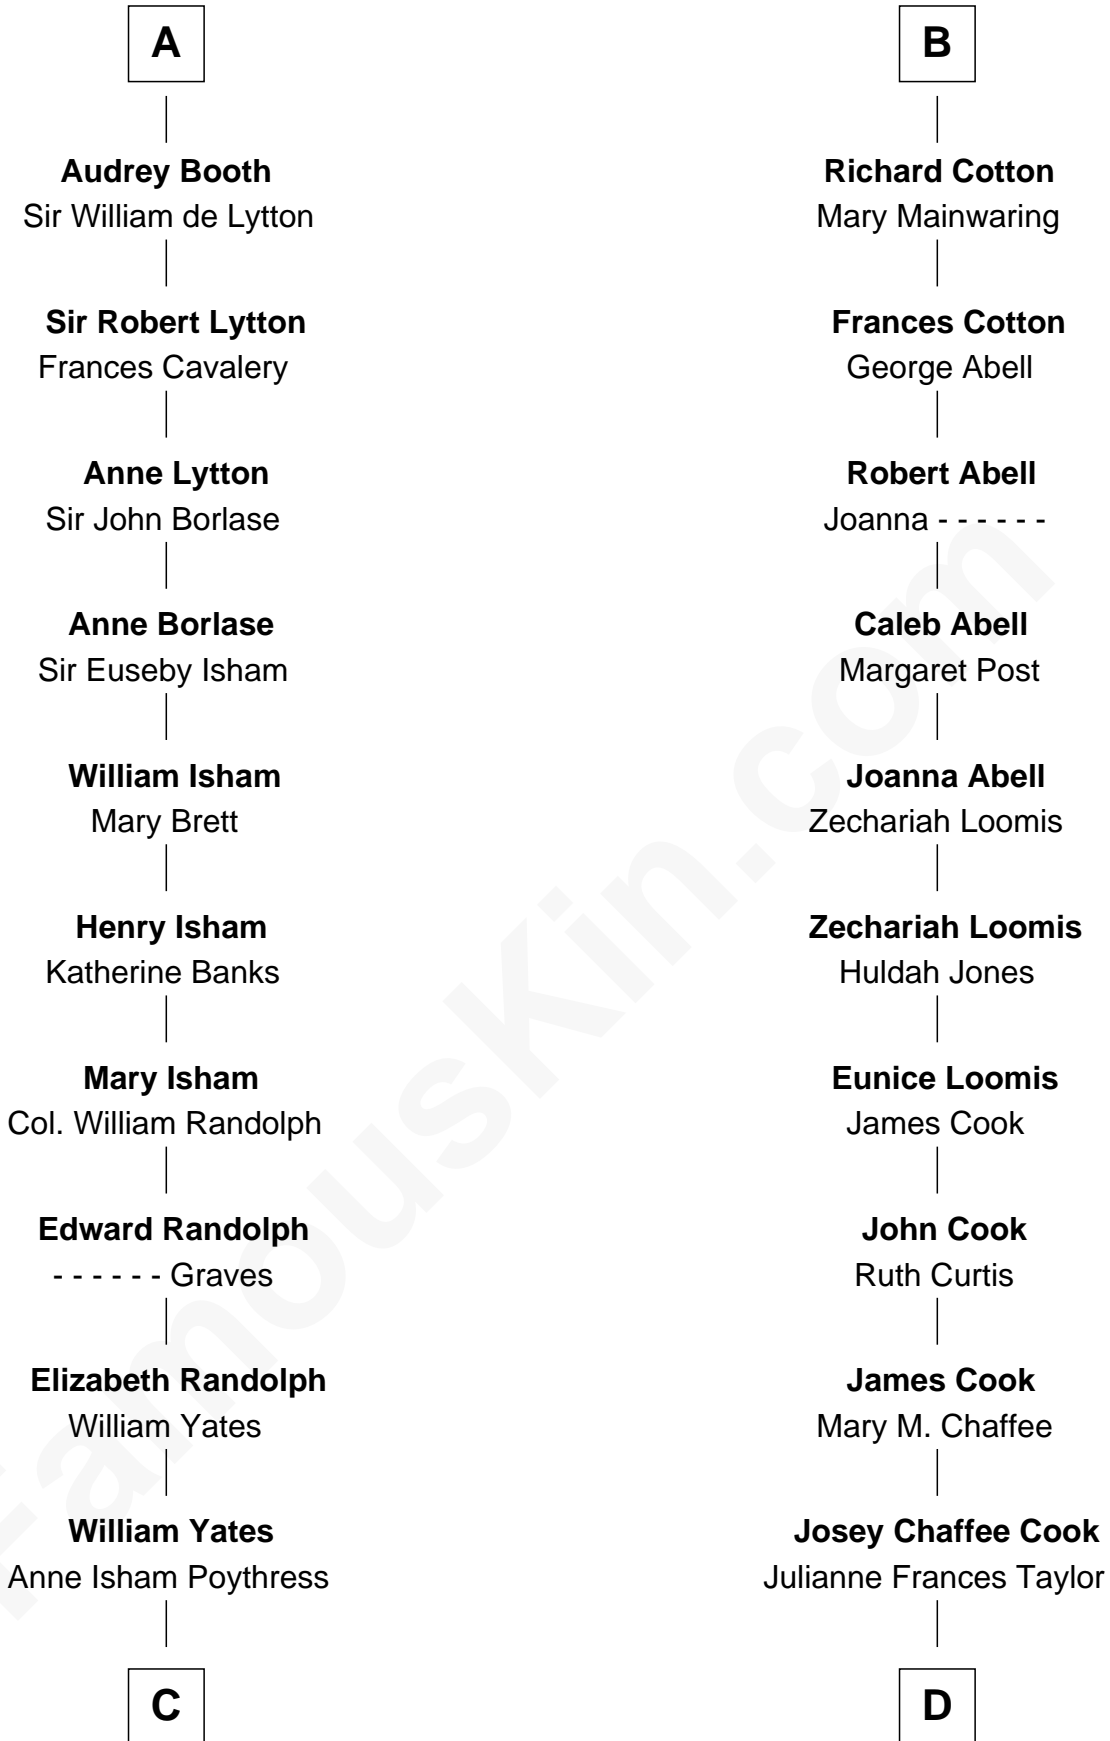

# FamousKin.com Relationship Chart of

**William Fishback**

*17th Governor of Arkansas*

19th cousin 1 time removed of

**Amber Stevens West**

*TV and Movie Actress*

**C**

**Benjamin Poythress Yates**

Elizabeth Frances Stith

**Sophia Ann Yates**

Frederick Fishback

**William Fishback**

*17th Governor of Arkansas*

**D**

**Frances Jemima Cook**

Albert Baas