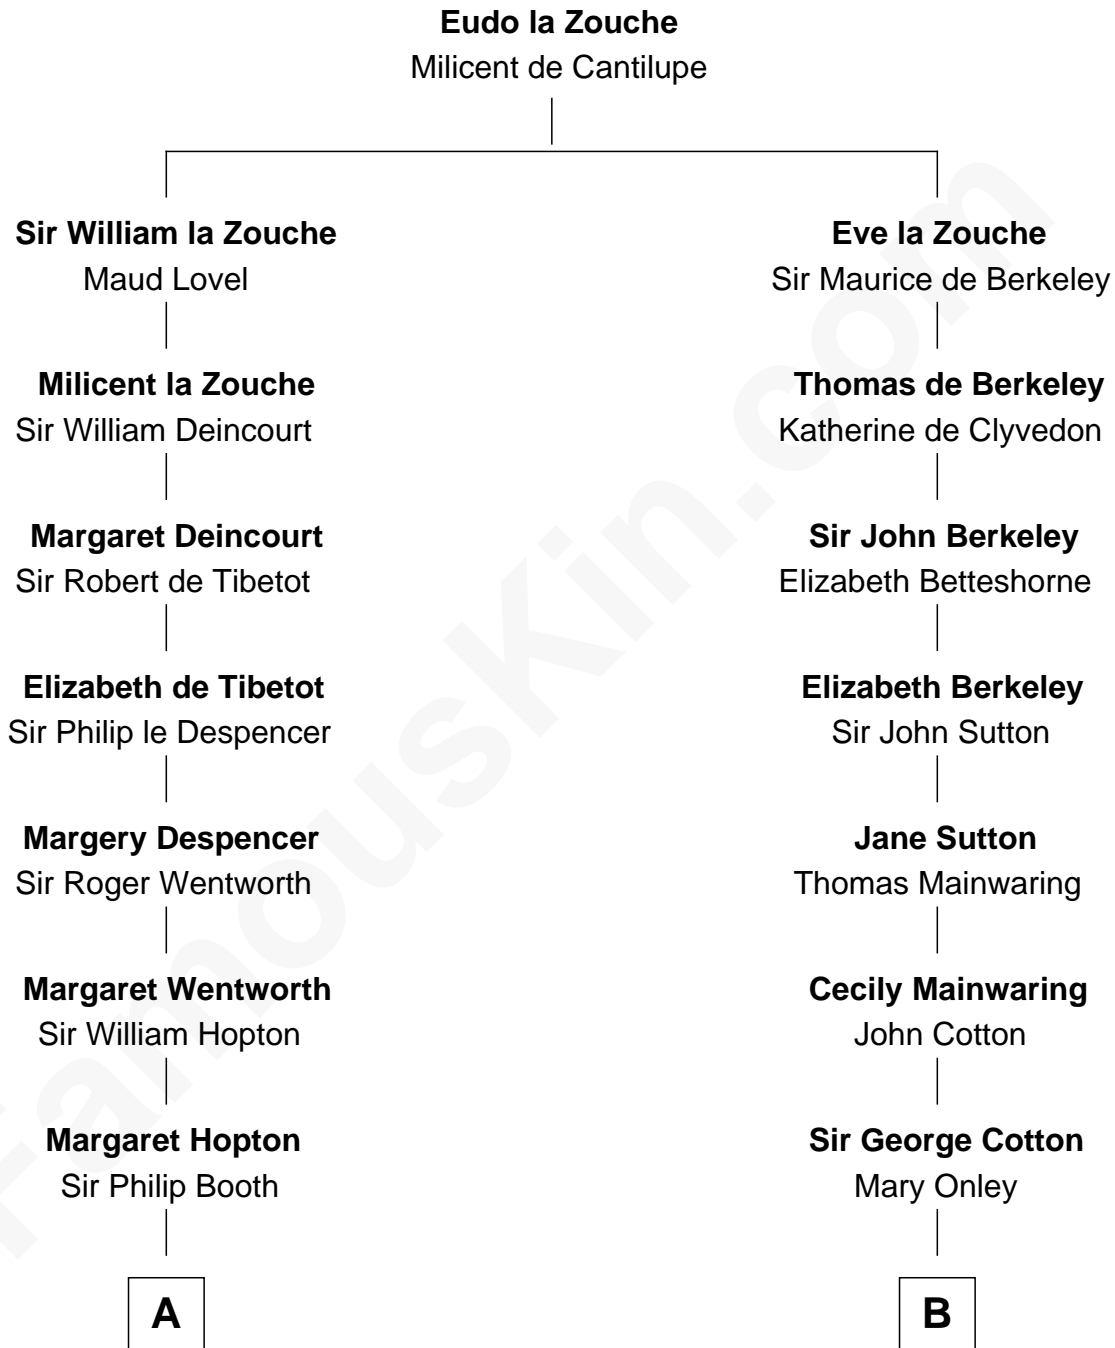

# FamousKin.com Relationship Chart of

**William Fishback**

*17th Governor of Arkansas*

19th cousin 1 time removed of

**Amber Stevens West**

*TV and Movie Actress*

**C**

**Benjamin Poythress Yates**

Elizabeth Frances Stith

**Sophia Ann Yates**

Frederick Fishback

**William Fishback**

*17th Governor of Arkansas*

**D**

**Frances Jemima Cook**

Albert Baas