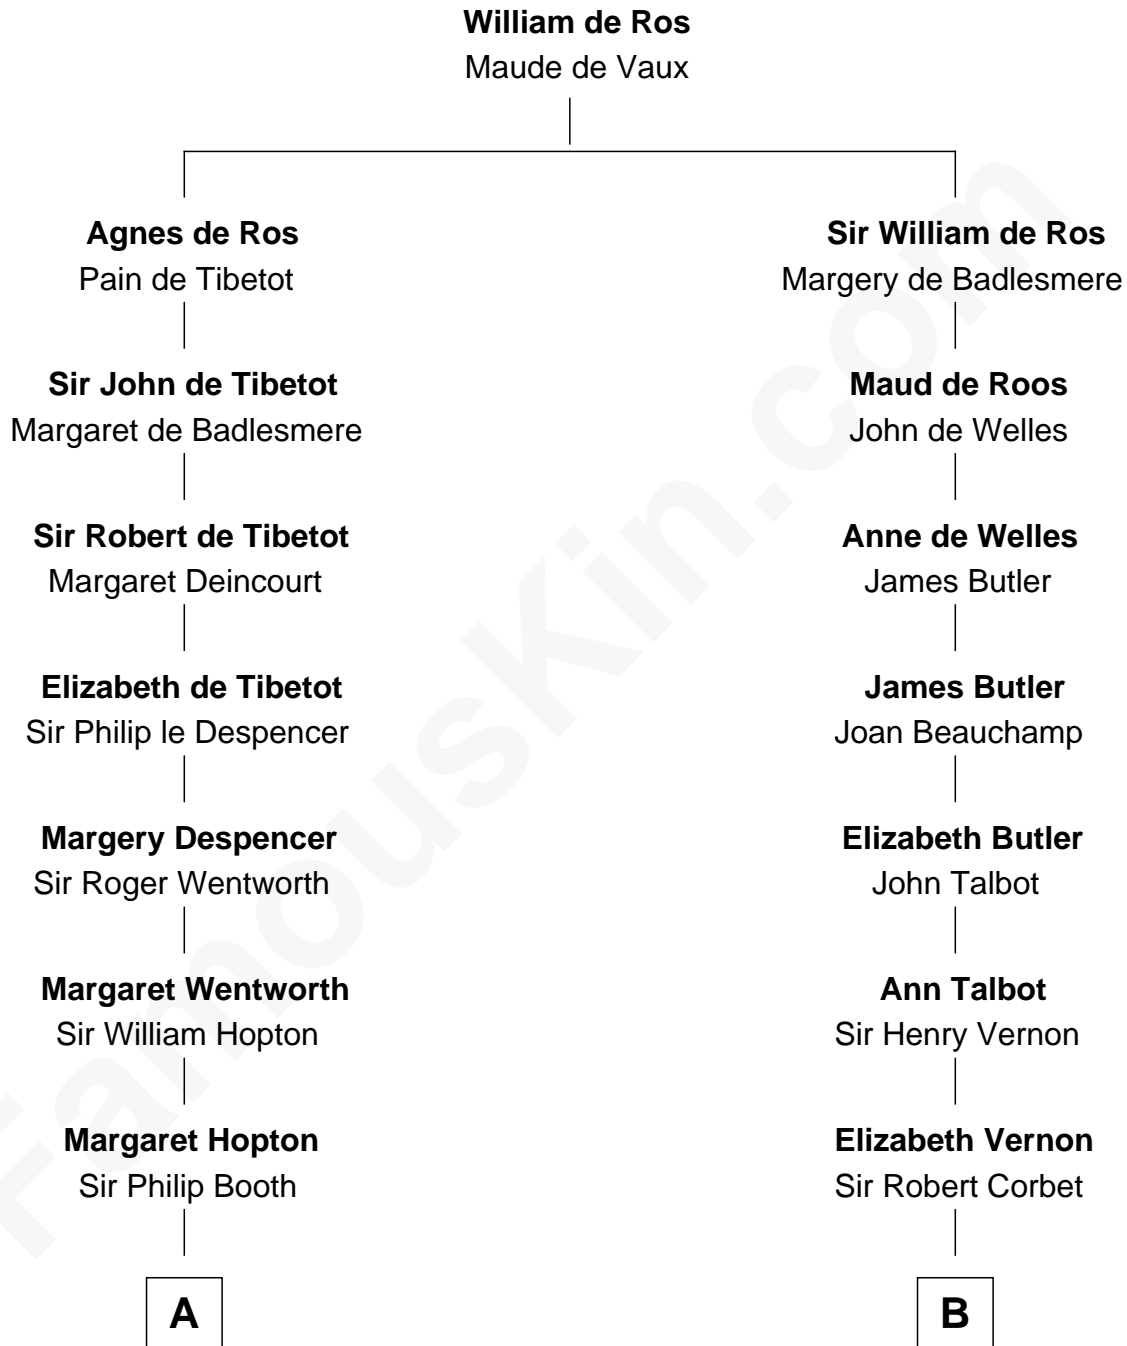

FamousKin.com Relationship Chart of

William Fishback

17th Governor of Arkansas

19th cousin 2 times removed of

Shadoe Stevens

Radio Disc Jockey

C

Benjamin Poythress Yates

Elizabeth Frances Stith

Sophia Ann Yates

Frederick Fishback

William Fishback

17th Governor of Arkansas

D

James Cook

Mary M. Chaffee