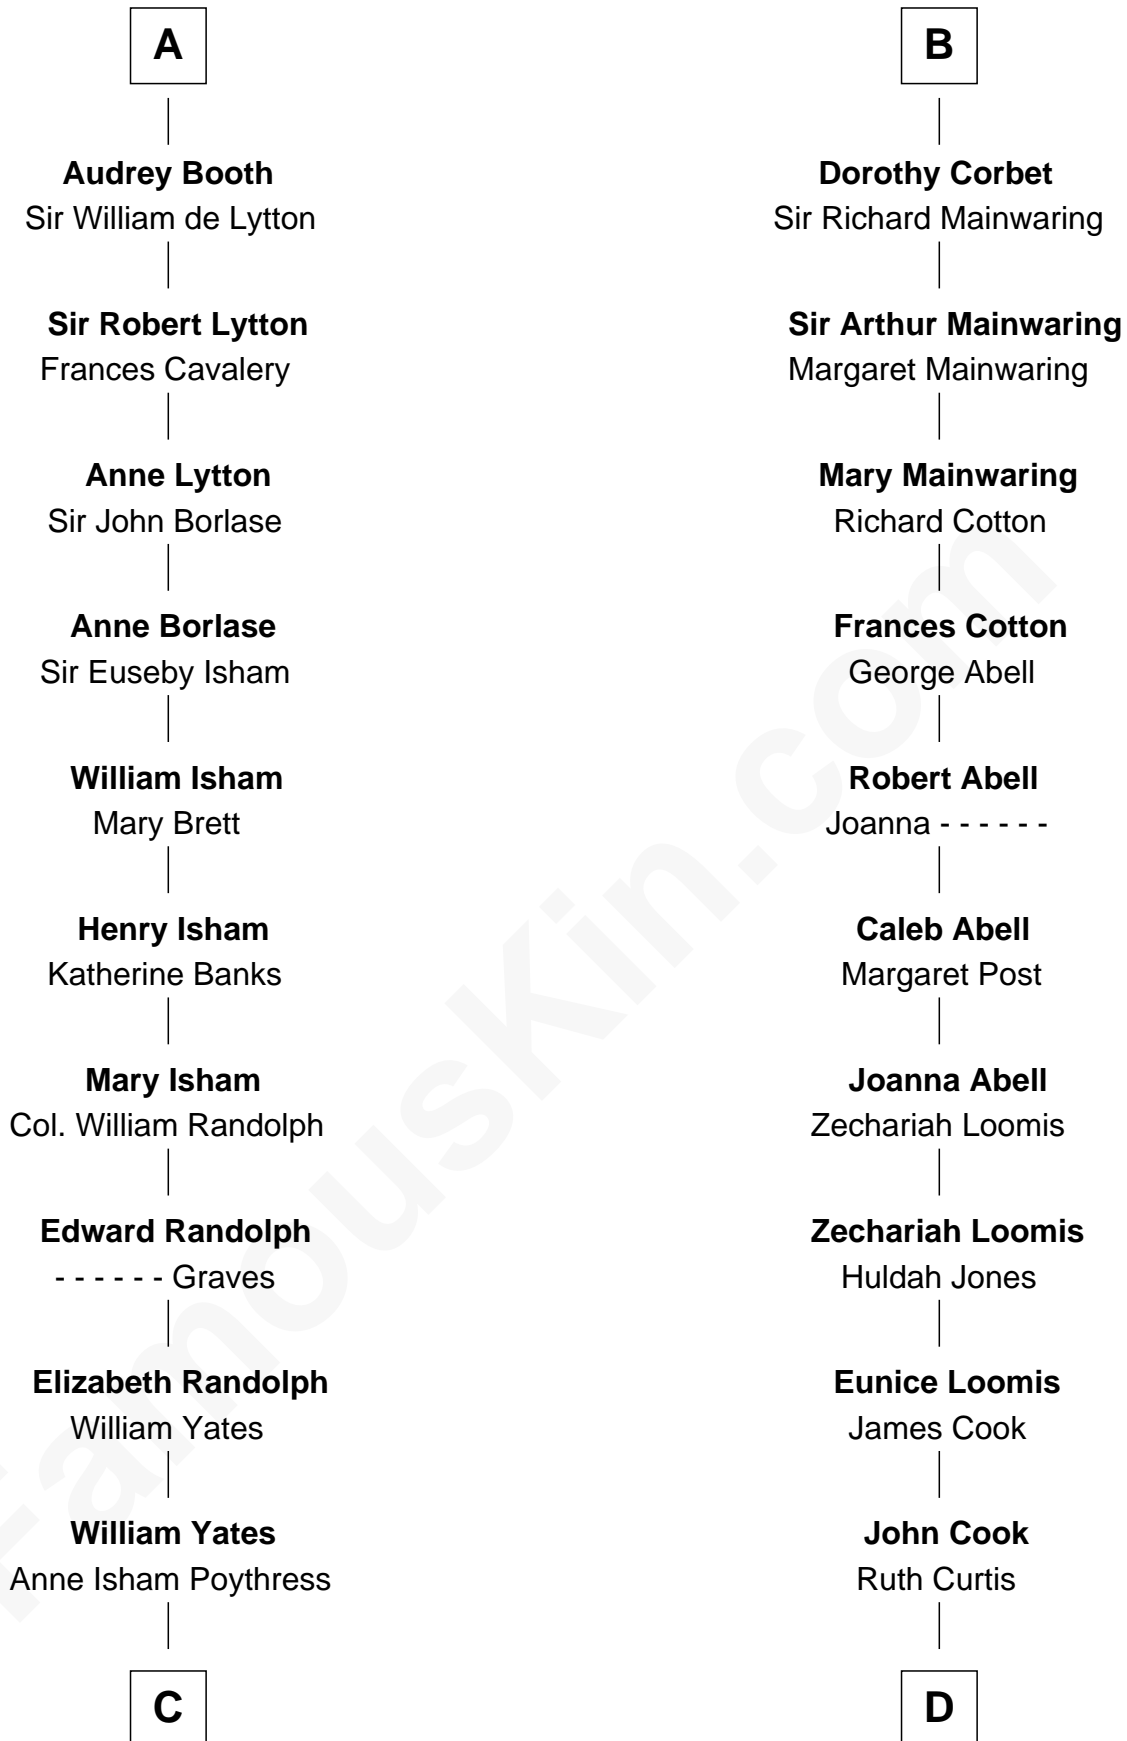

FamousKin.com Relationship Chart of

William Fishback

17th Governor of Arkansas

19th cousin 2 times removed of

Shadoe Stevens

Radio Disc Jockey

C

Benjamin Poythress Yates

Elizabeth Frances Stith

Sophia Ann Yates

Frederick Fishback

William Fishback

17th Governor of Arkansas

D

James Cook

Mary M. Chaffee