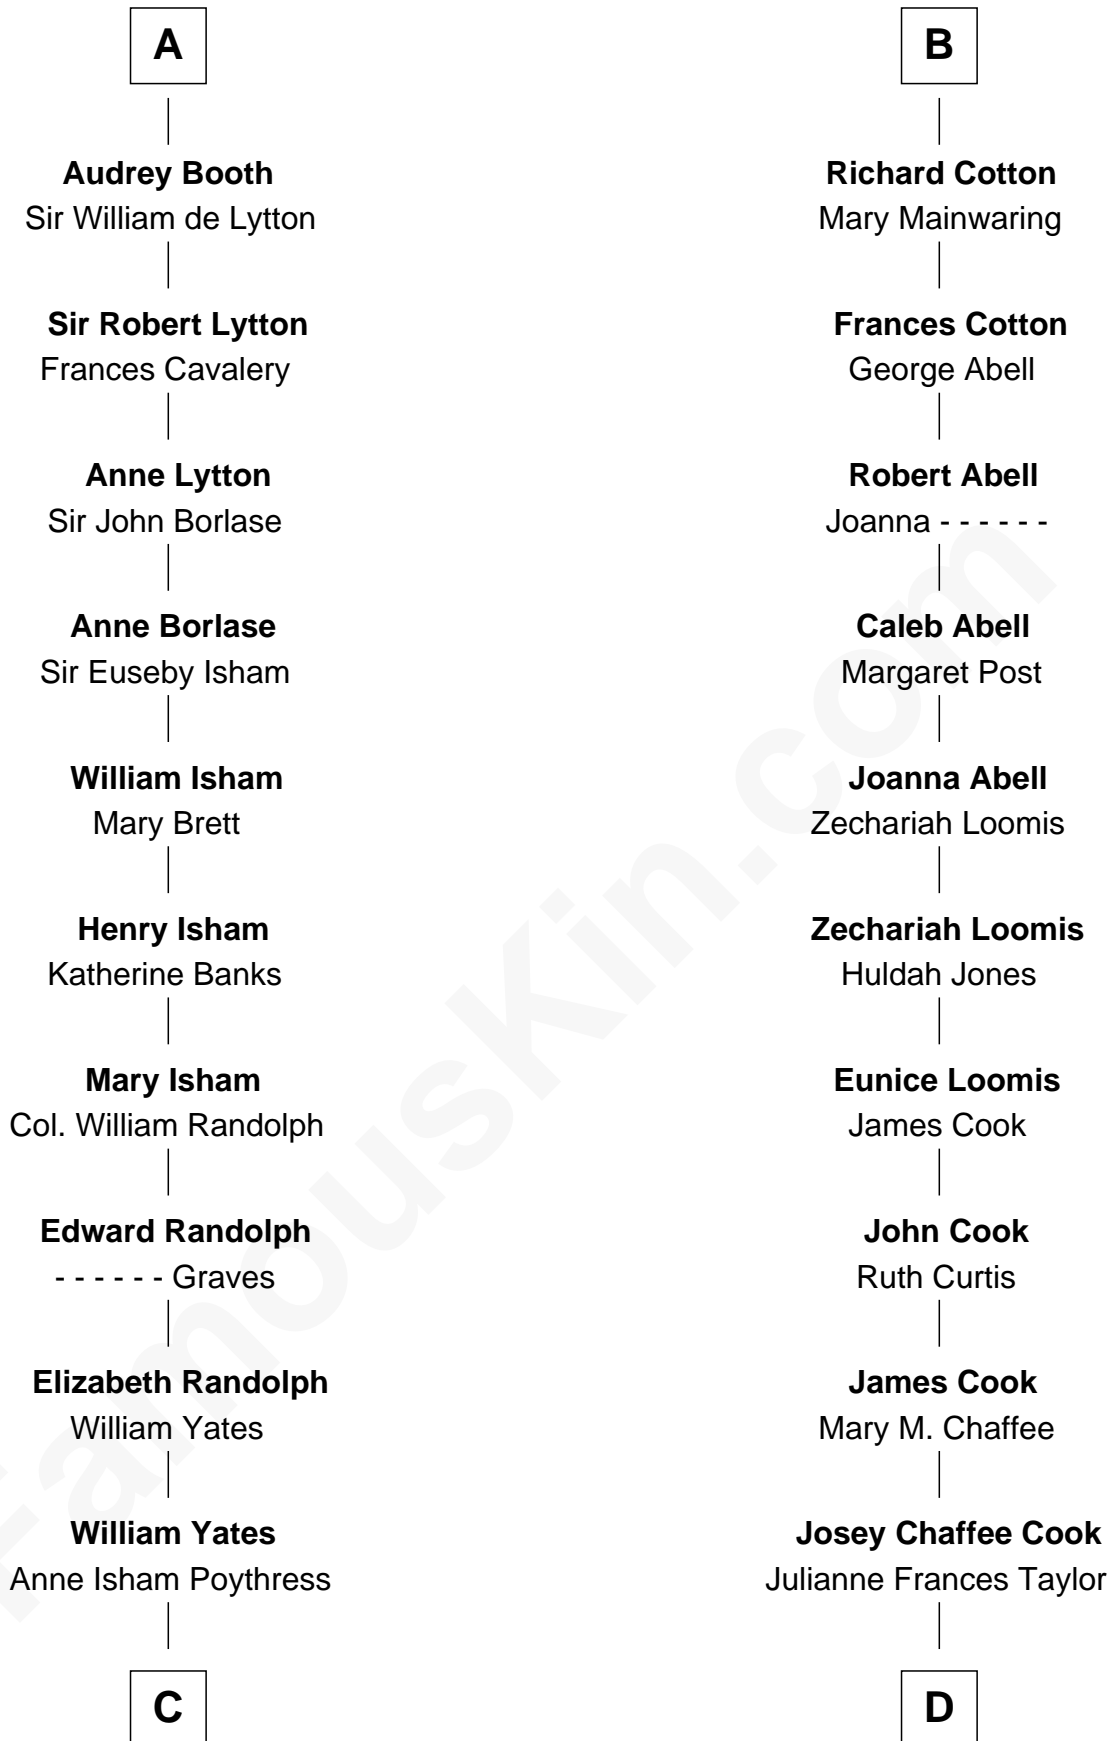

# FamousKin.com Relationship Chart of

**William Fishback**

*17th Governor of Arkansas*

19th cousin of

**Shadoe Stevens**

*Radio Disc Jockey*

**C**

**Benjamin Poythress Yates**

Elizabeth Frances Stith

**Sophia Ann Yates**

Frederick Fishback

**William Fishback**

*17th Governor of Arkansas*

**D**

**Frances Jemima Cook**

Albert Baas