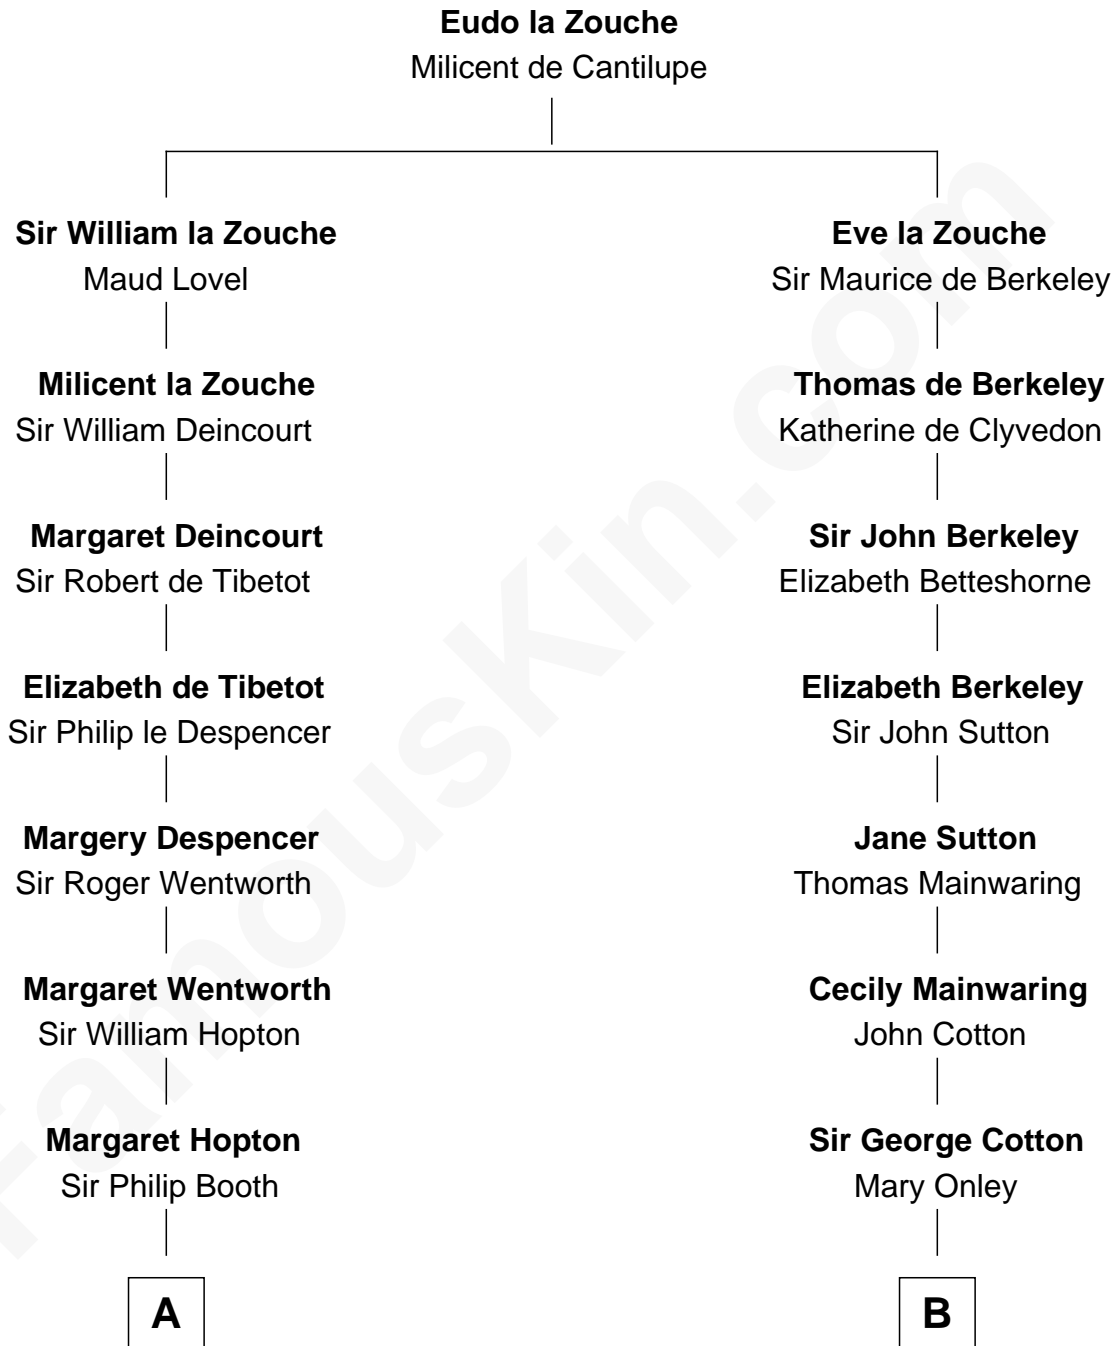

# FamousKin.com Relationship Chart of

**William Fishback**

*17th Governor of Arkansas*

19th cousin of

**Shadoe Stevens**

*Radio Disc Jockey*

**C**

**Benjamin Poythress Yates**

Elizabeth Frances Stith

**Sophia Ann Yates**

Frederick Fishback

**William Fishback**

*17th Governor of Arkansas*

**D**

**Frances Jemima Cook**

Albert Baas