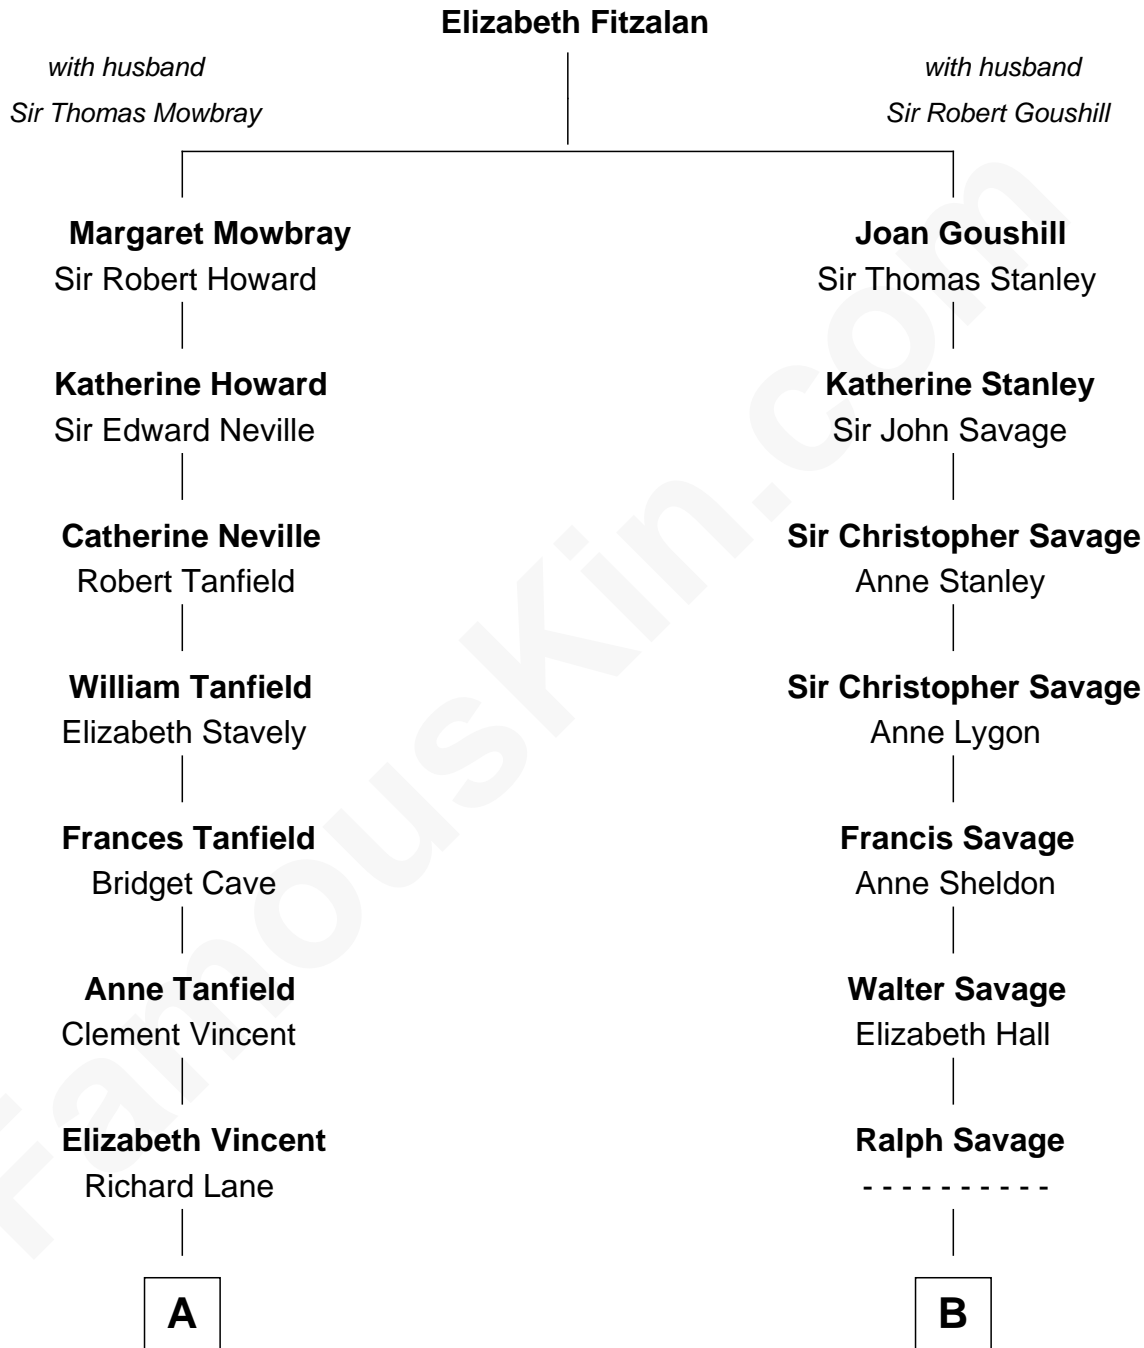

FamousKin.com Relationship Chart of

William Fishback

17th Governor of Arkansas

15th cousin 3 times removed of

Parker Stevenson

TV and Movie Actor

C

Sarah Meade Price
Richard Stevenson Parker