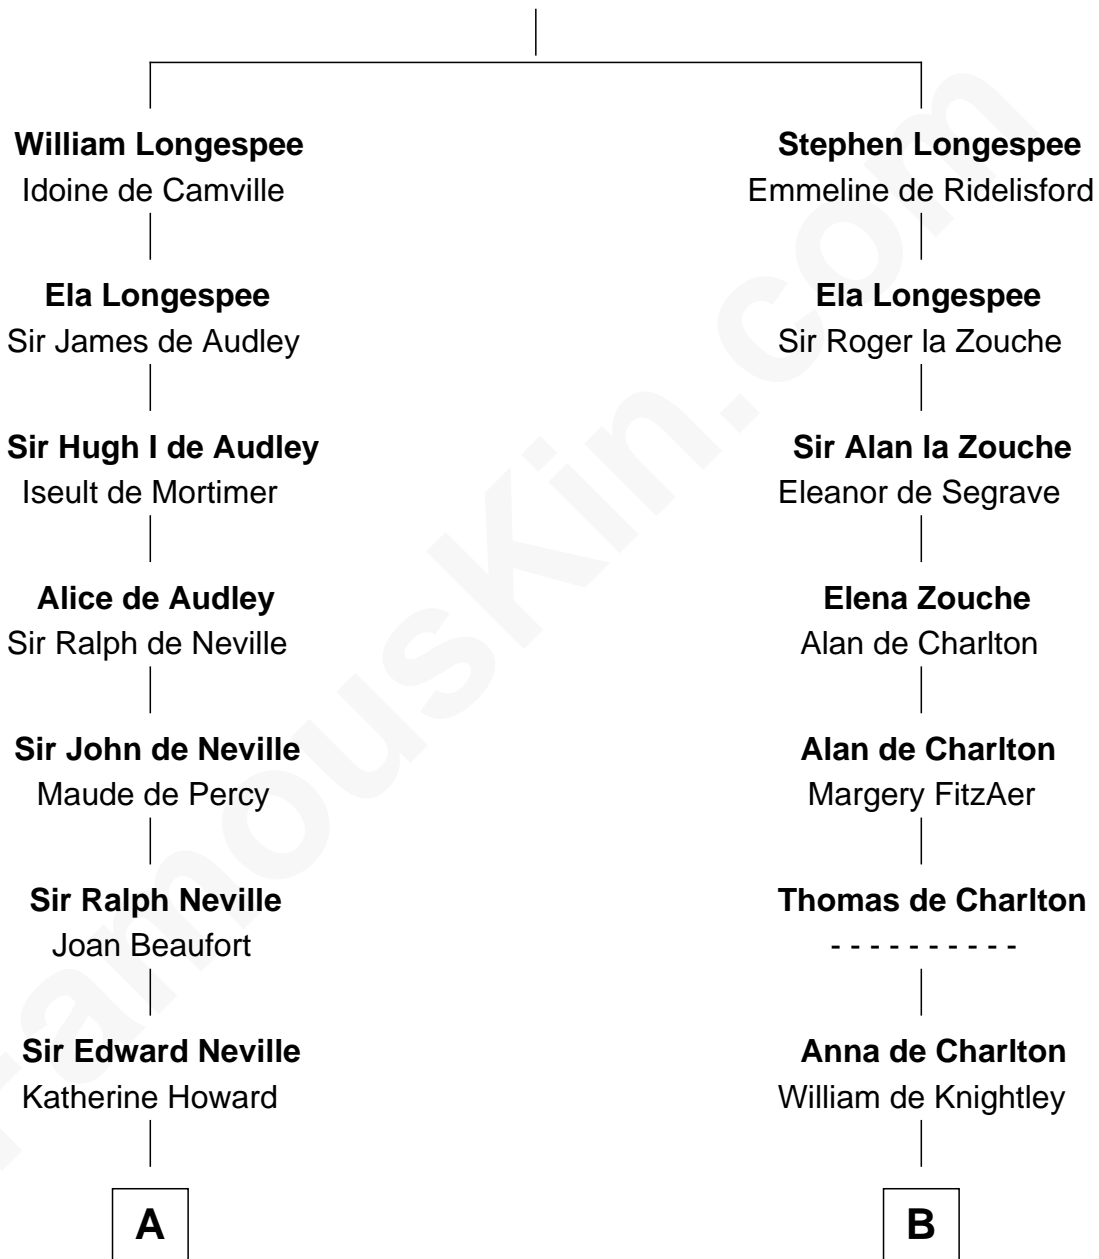

FamousKin.com

Relationship Chart of

William Fishback

17th Governor of Arkansas

14th cousin 6 times removed of

Rev. John Whittingham

(c1616 - 1639) Great Migration Immigrant 1637

Sir William Longespee

Ela of Salisbury

C

William Yates
Anne Isham Poythress

Benjamin Poythress Yates
Elizabeth Frances Stith

Sophia Ann Yates
Frederick Fishback

William Fishback
17th Governor of Arkansas

FamousKin.com