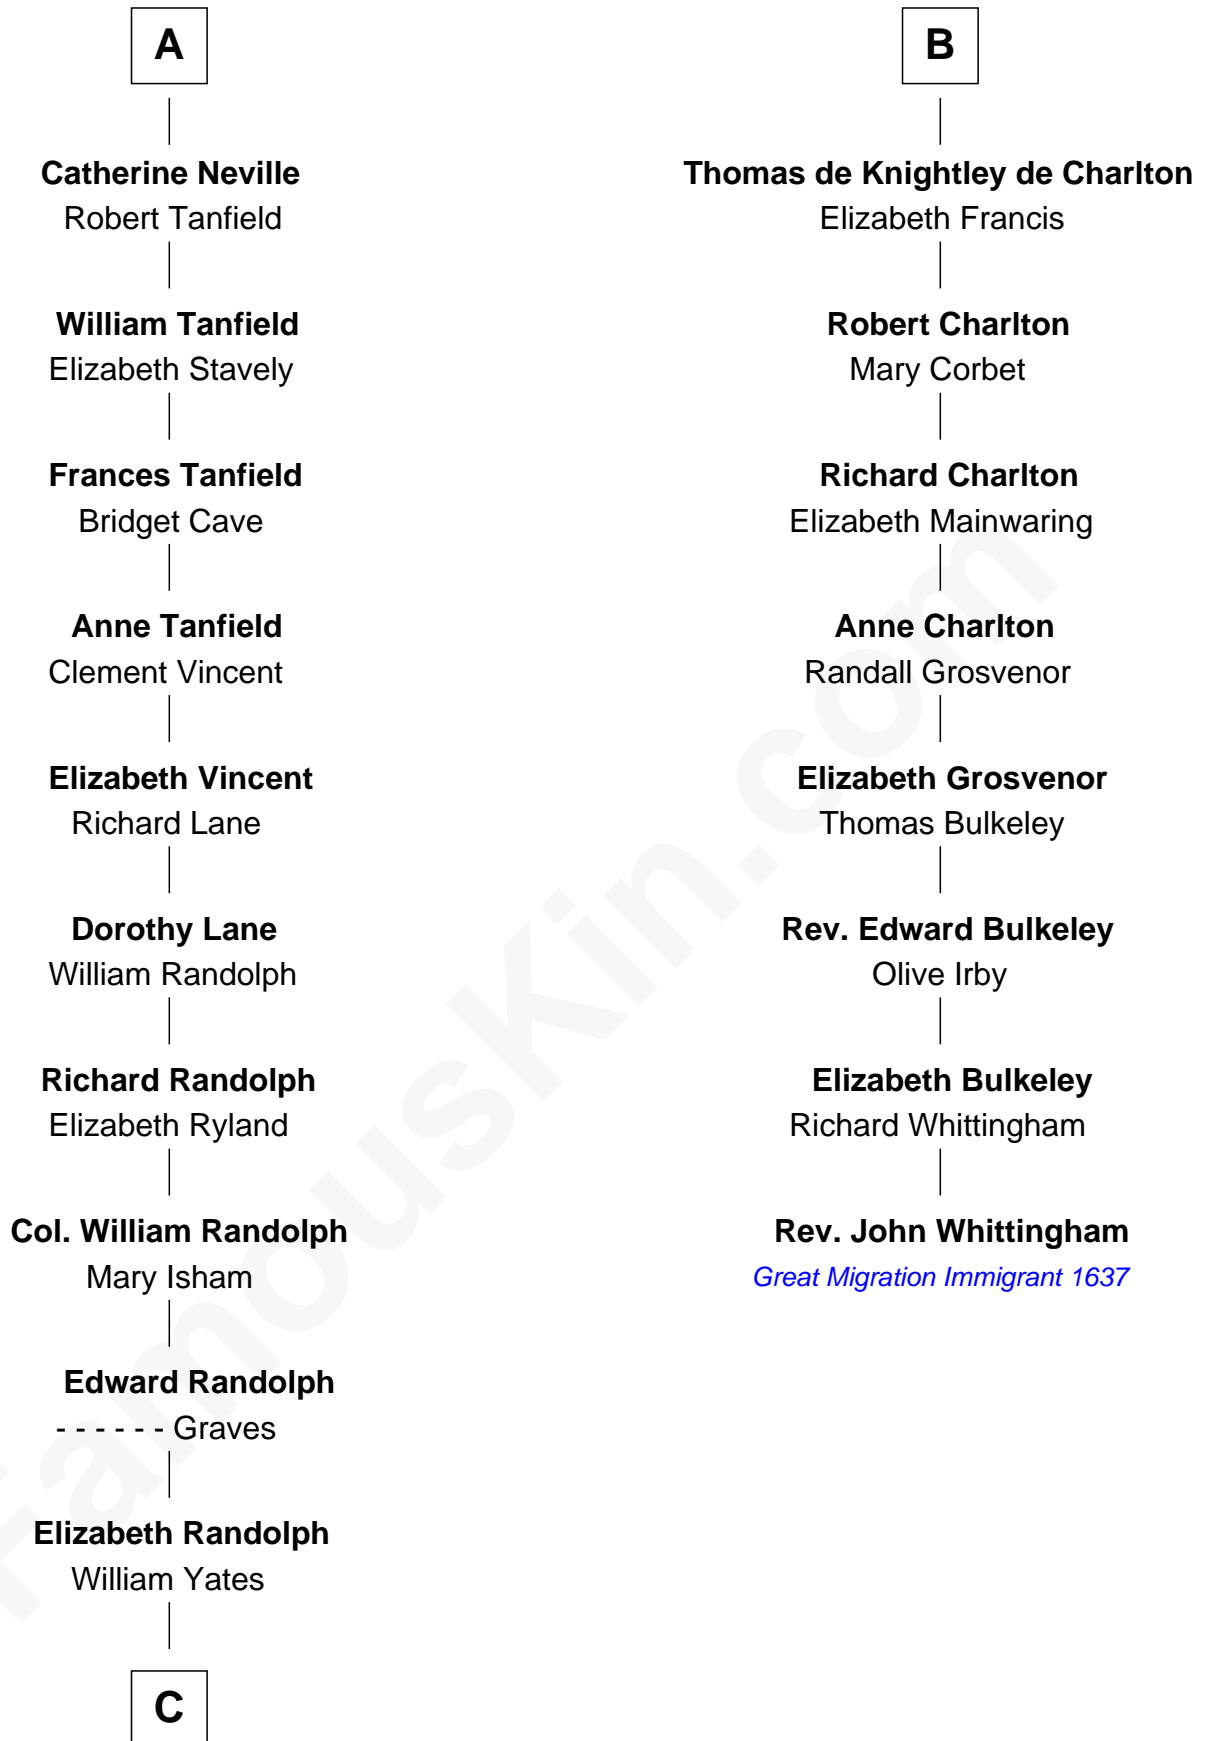

FamousKin.com

Relationship Chart of

William Fishback

17th Governor of Arkansas

14th cousin 6 times removed of

Rev. John Whittingham

(c1616 - 1639) Great Migration Immigrant 1637

Sir William Longespee

Ela of Salisbury

C

William Yates
Anne Isham Poythress

Benjamin Poythress Yates
Elizabeth Frances Stith

Sophia Ann Yates
Frederick Fishback

William Fishback
17th Governor of Arkansas

FamousKin.com