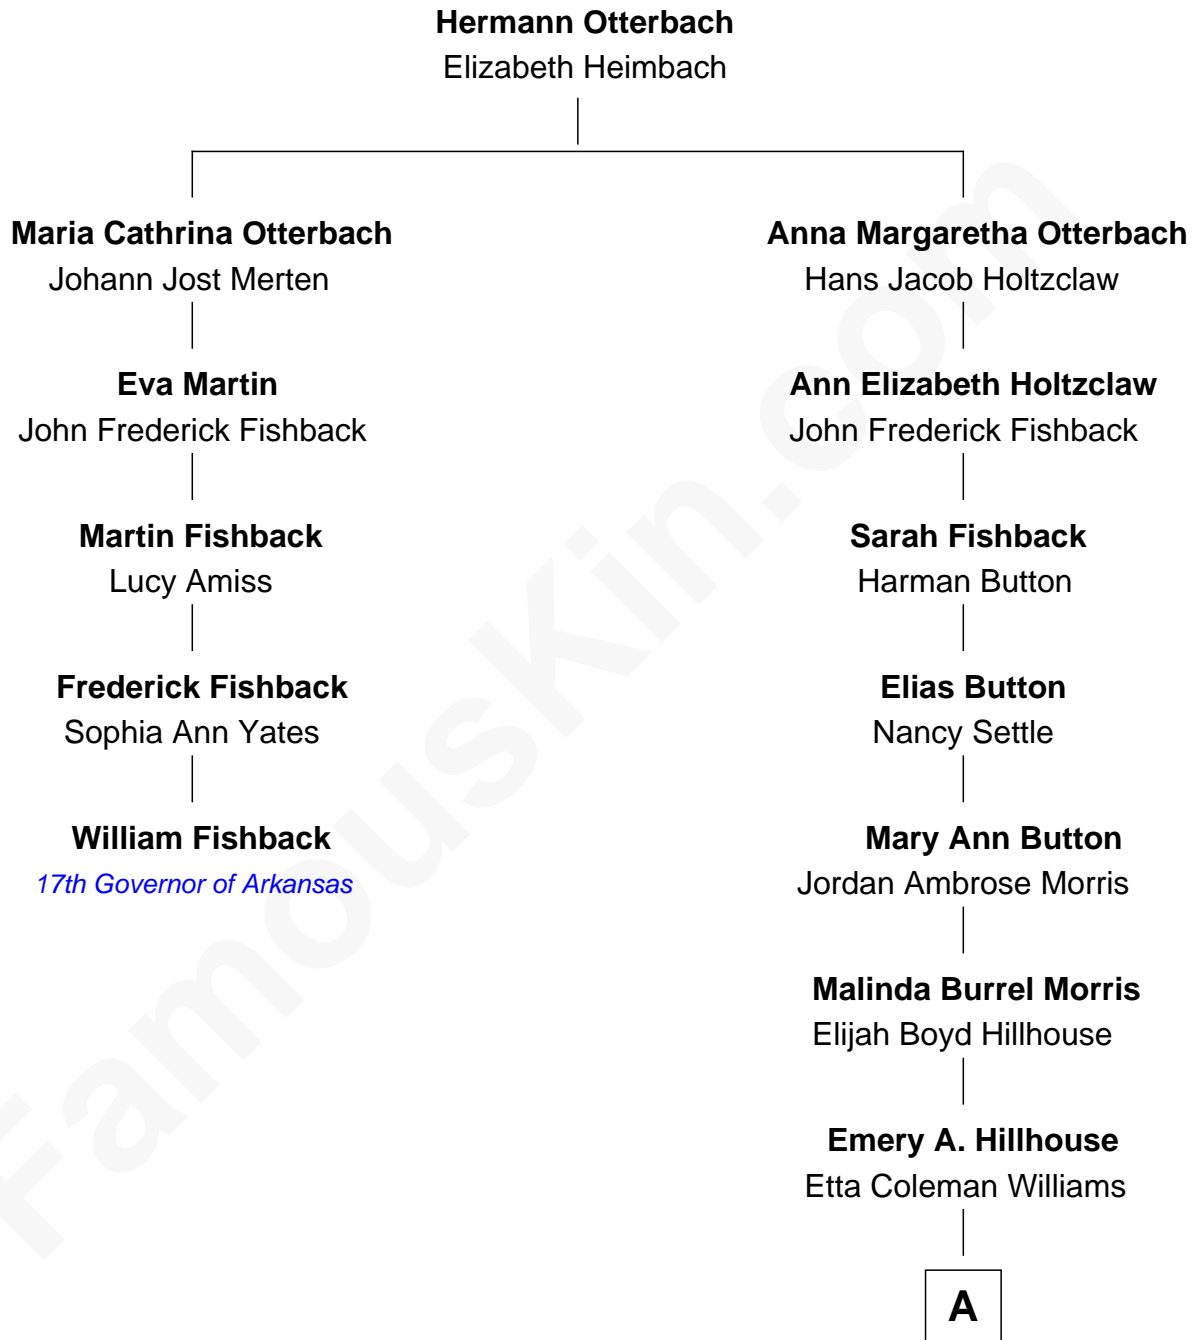

# FamousKin.com Relationship Chart of

**William Fishback**

*17th Governor of Arkansas*

4th cousin 5 times removed of

**Brad Pitt**

*Movie Actor*

**A**

—  
**Hal Knox Hillhouse**

Clara Mae Bell

—  
**Jane Etta Hillhouse**

William Alvin Pitt

—  
**Brad Pitt**

*Movie Actor*

FamousKin.com