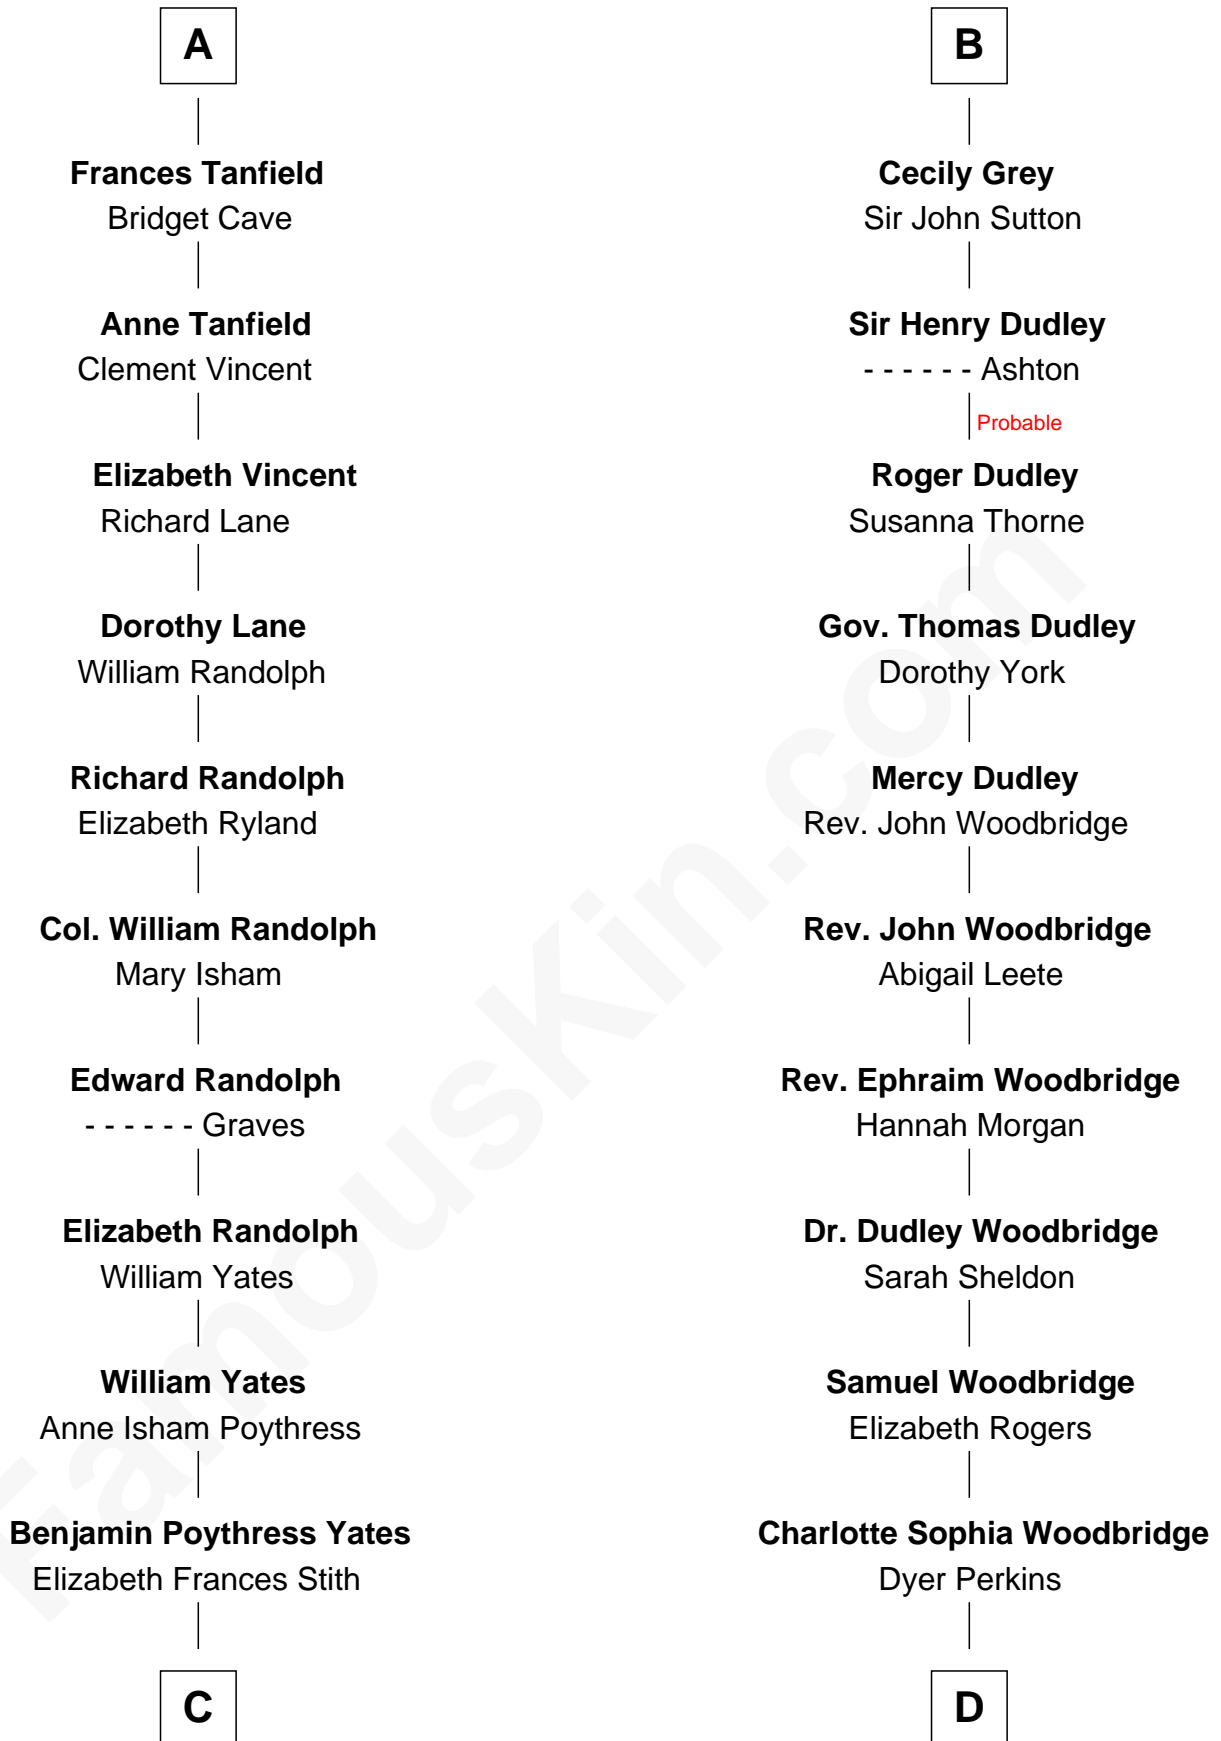

FamousKin.com Relationship Chart of

William Fishback

17th Governor of Arkansas

18th cousin 2 times removed of

Humphrey Bogart

Movie Actor

Bartholomew de Badlesmere

Margaret de Clare

Elizabeth de Badlesmere

Sir William de Bohun

Elizabeth de Bohun

Sir Richard Fitzalan

Elizabeth Fitzalan

Sir Thomas Mowbray

Margaret Mowbray

Sir Robert Howard

Elizabeth Harington

William Bonville

Katherine Neville

Cecily Bonville

Thomas Grey

B

C

Sophia Ann Yates
Frederick Fishback

William Fishback
17th Governor of Arkansas

D

Elizabeth Rogers Perkins
Harvey Humphrey

John Perkins Humphrey
Frances Dewey Churchill

Maud Humphrey
Dr. Belmont Deforest Bogart

Humphrey Bogart
Movie Actor

FamousKin.com