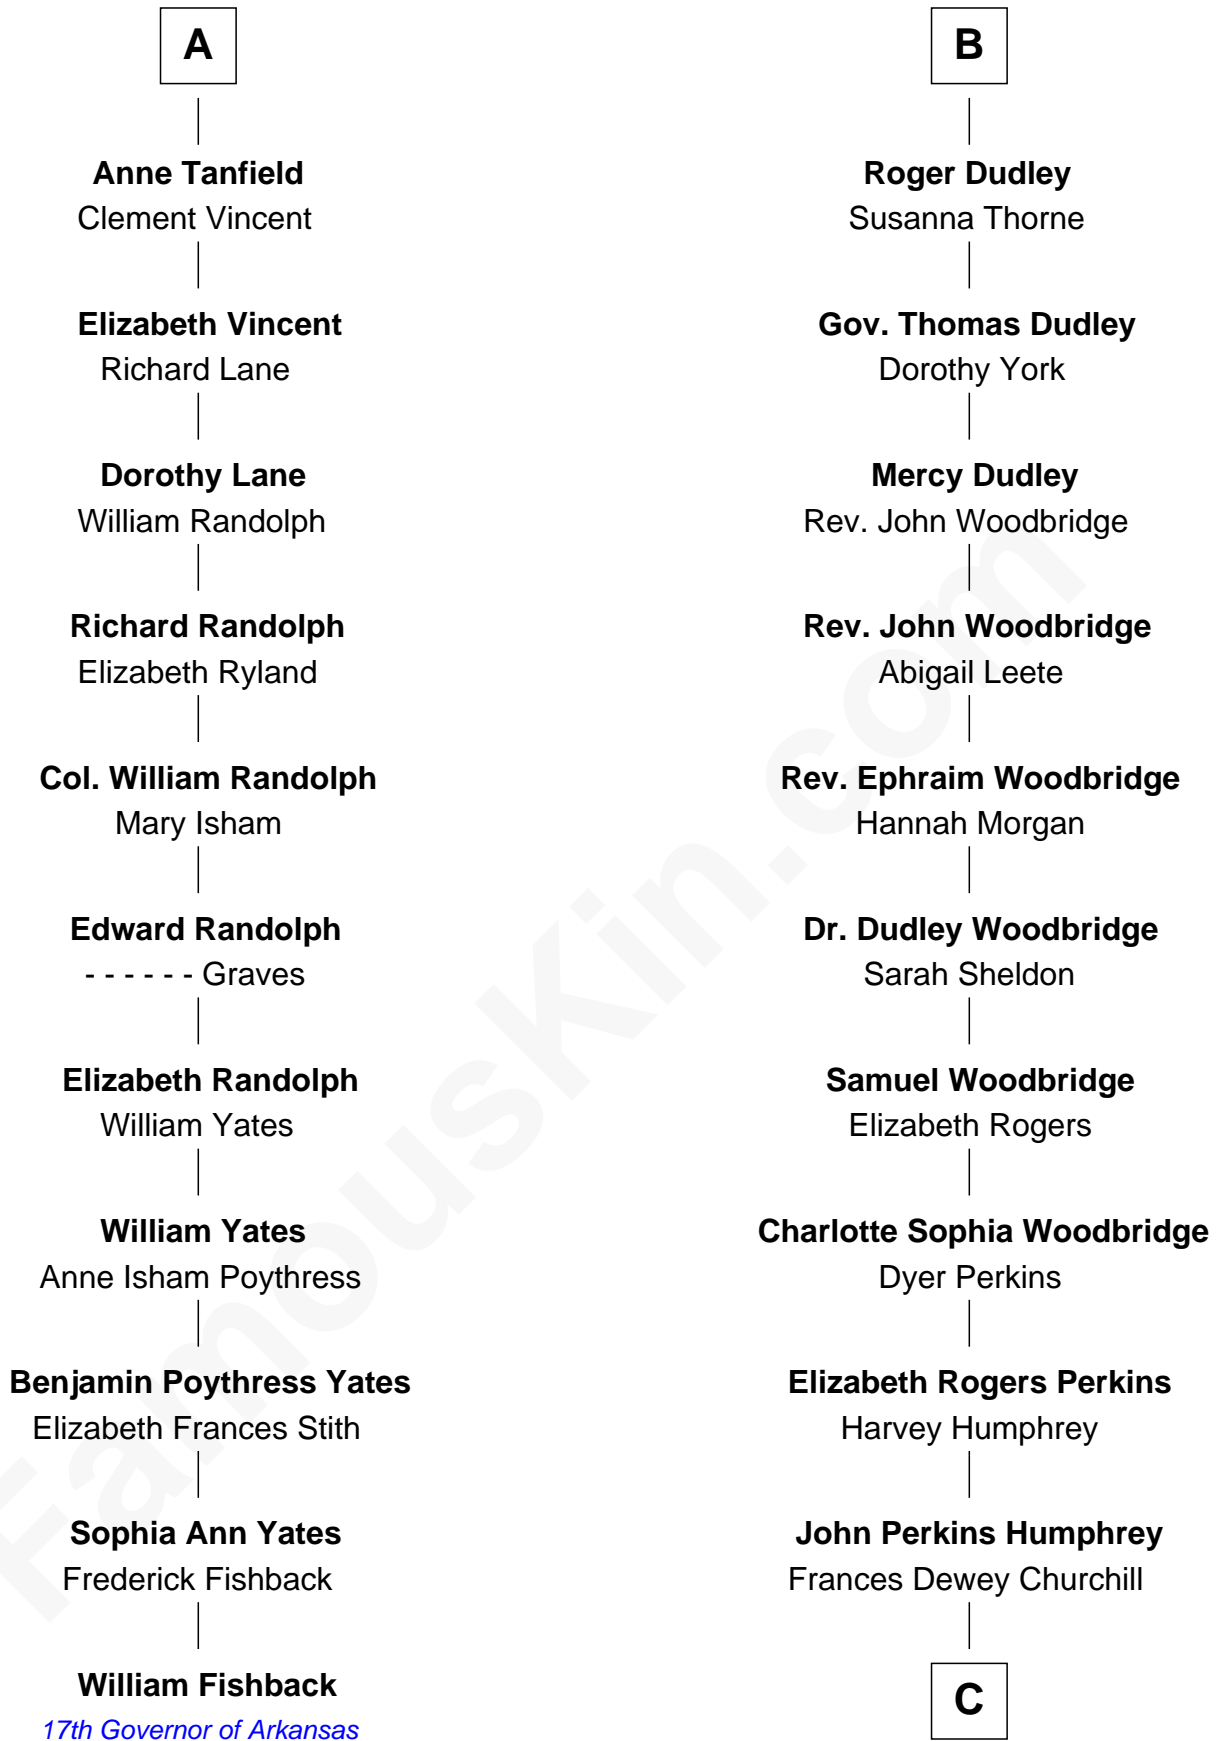

# FamousKin.com Relationship Chart of

**William Fishback**

*17th Governor of Arkansas*

17th cousin 1 time removed of

**Humphrey Bogart**

*Movie Actor*

**Richard Fitzalan**  
Eleanor Plantagenet

**C**

**Maud Humphrey**  
Dr. Belmont Deforest Bogart

**Humphrey Bogart**  
*Movie Actor*

FamousKin.com