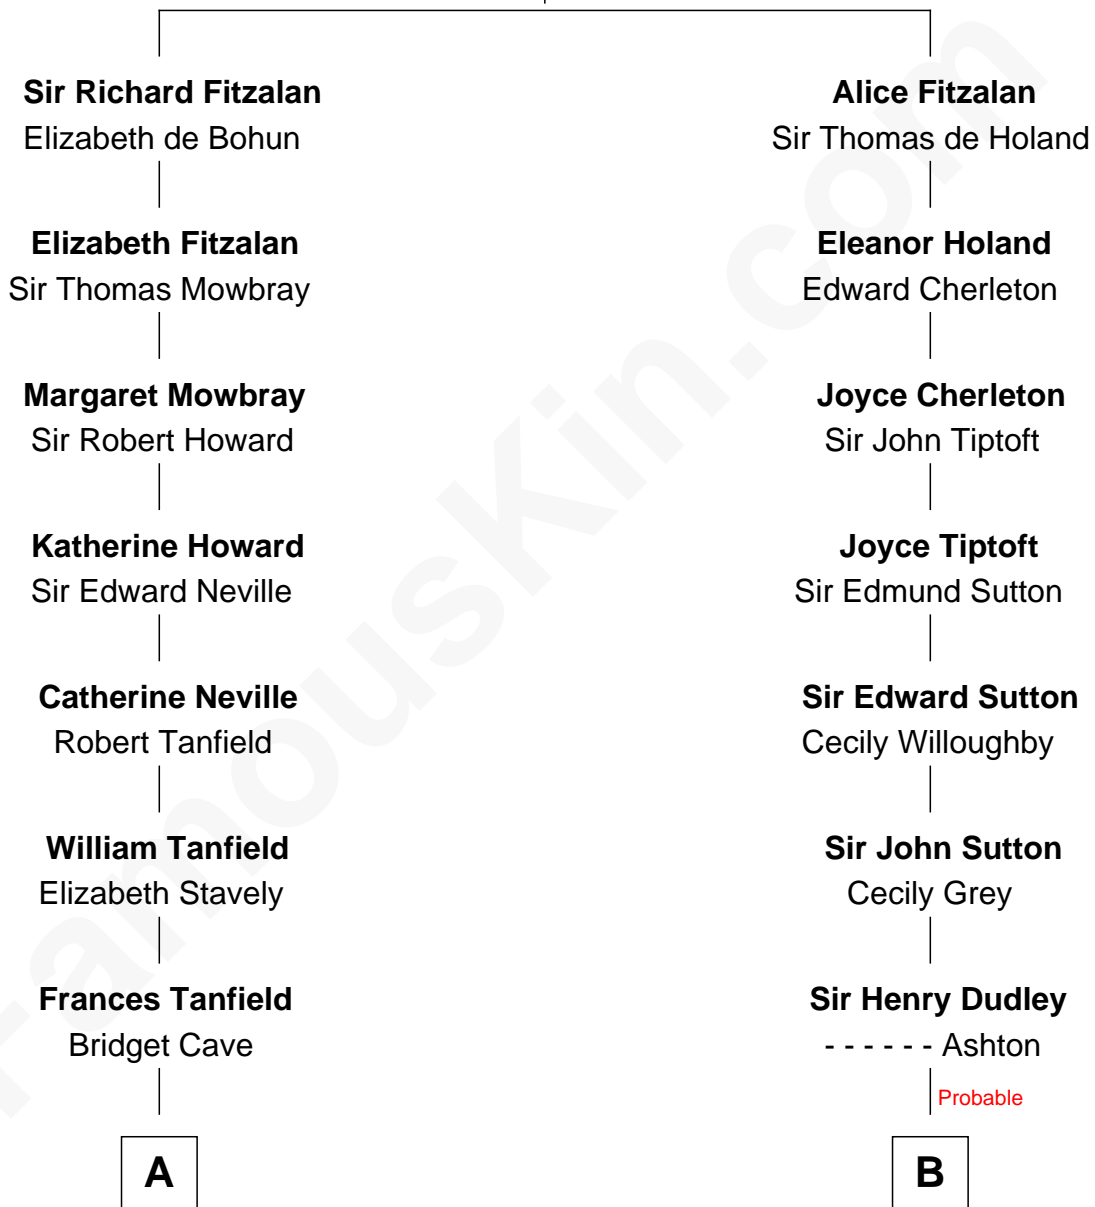

# FamousKin.com Relationship Chart of

**William Fishback**

*17th Governor of Arkansas*

17th cousin 1 time removed of

**Humphrey Bogart**

*Movie Actor*

**Richard Fitzalan**  
Eleanor Plantagenet

**C**

**Maud Humphrey**  
Dr. Belmont Deforest Bogart

**Humphrey Bogart**  
*Movie Actor*

FamousKin.com