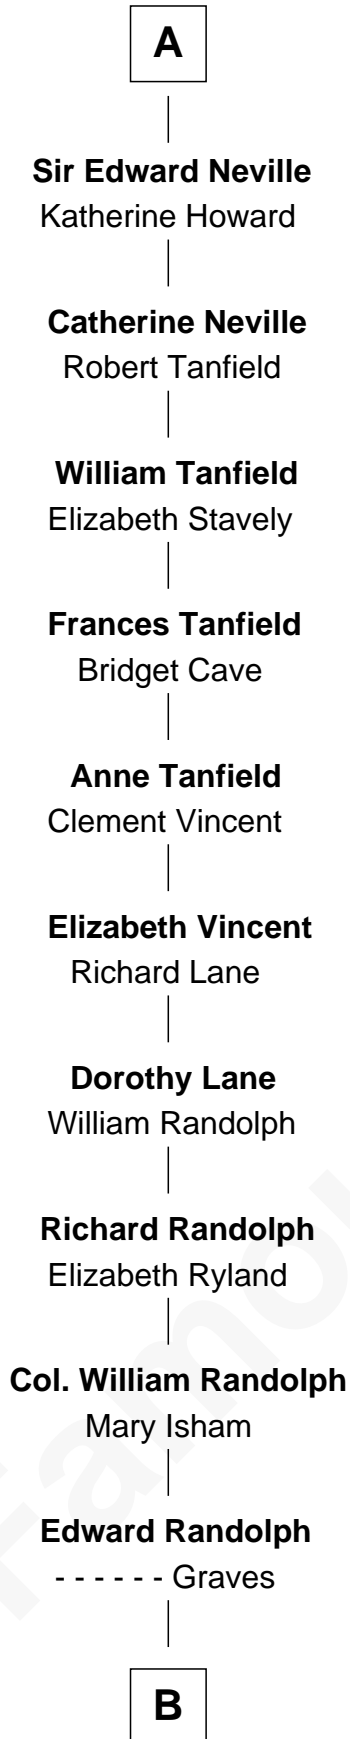

# FamousKin.com Relationship Chart of

**William Fishback**

*17th Governor of Arkansas*

**19th great-grandnephew of**

**Hugh le Bigod**

*Magna Carta Surety*

**B**

—  
**Elizabeth Randolph**

William Yates

—  
**William Yates**

Anne Isham Poythress

—  
**Benjamin Poythress Yates**

Elizabeth Frances Stith

—  
**Sophia Ann Yates**

Frederick Fishback

—  
**William Fishback**