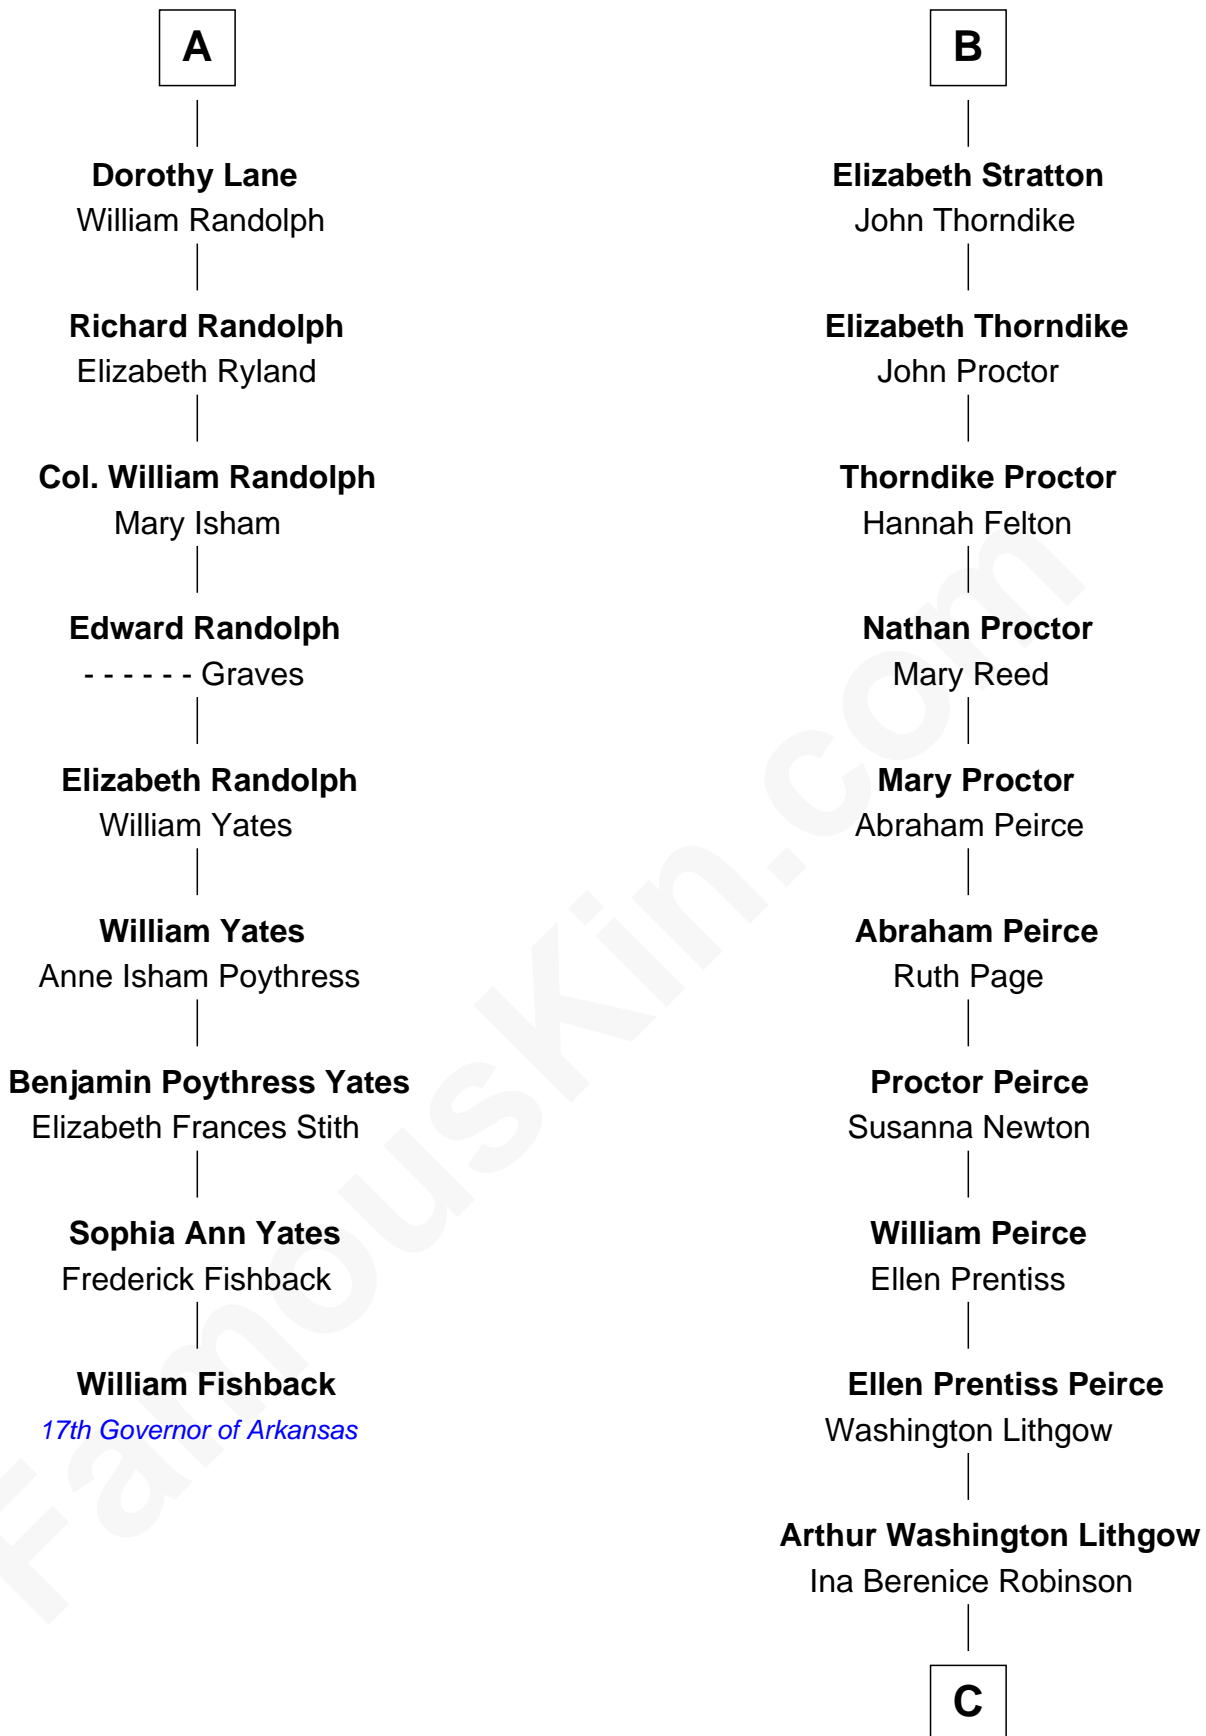

FamousKin.com

Relationship Chart of

William Fishback

17th Governor of Arkansas

15th cousin 3 times removed of

John Lithgow

Stage, TV, and Movie Actor

C

Arthur Washington Lithgow

Sarah Jane Price

John Lithgow

Stage, TV, and Movie Actor

FamousKin.com