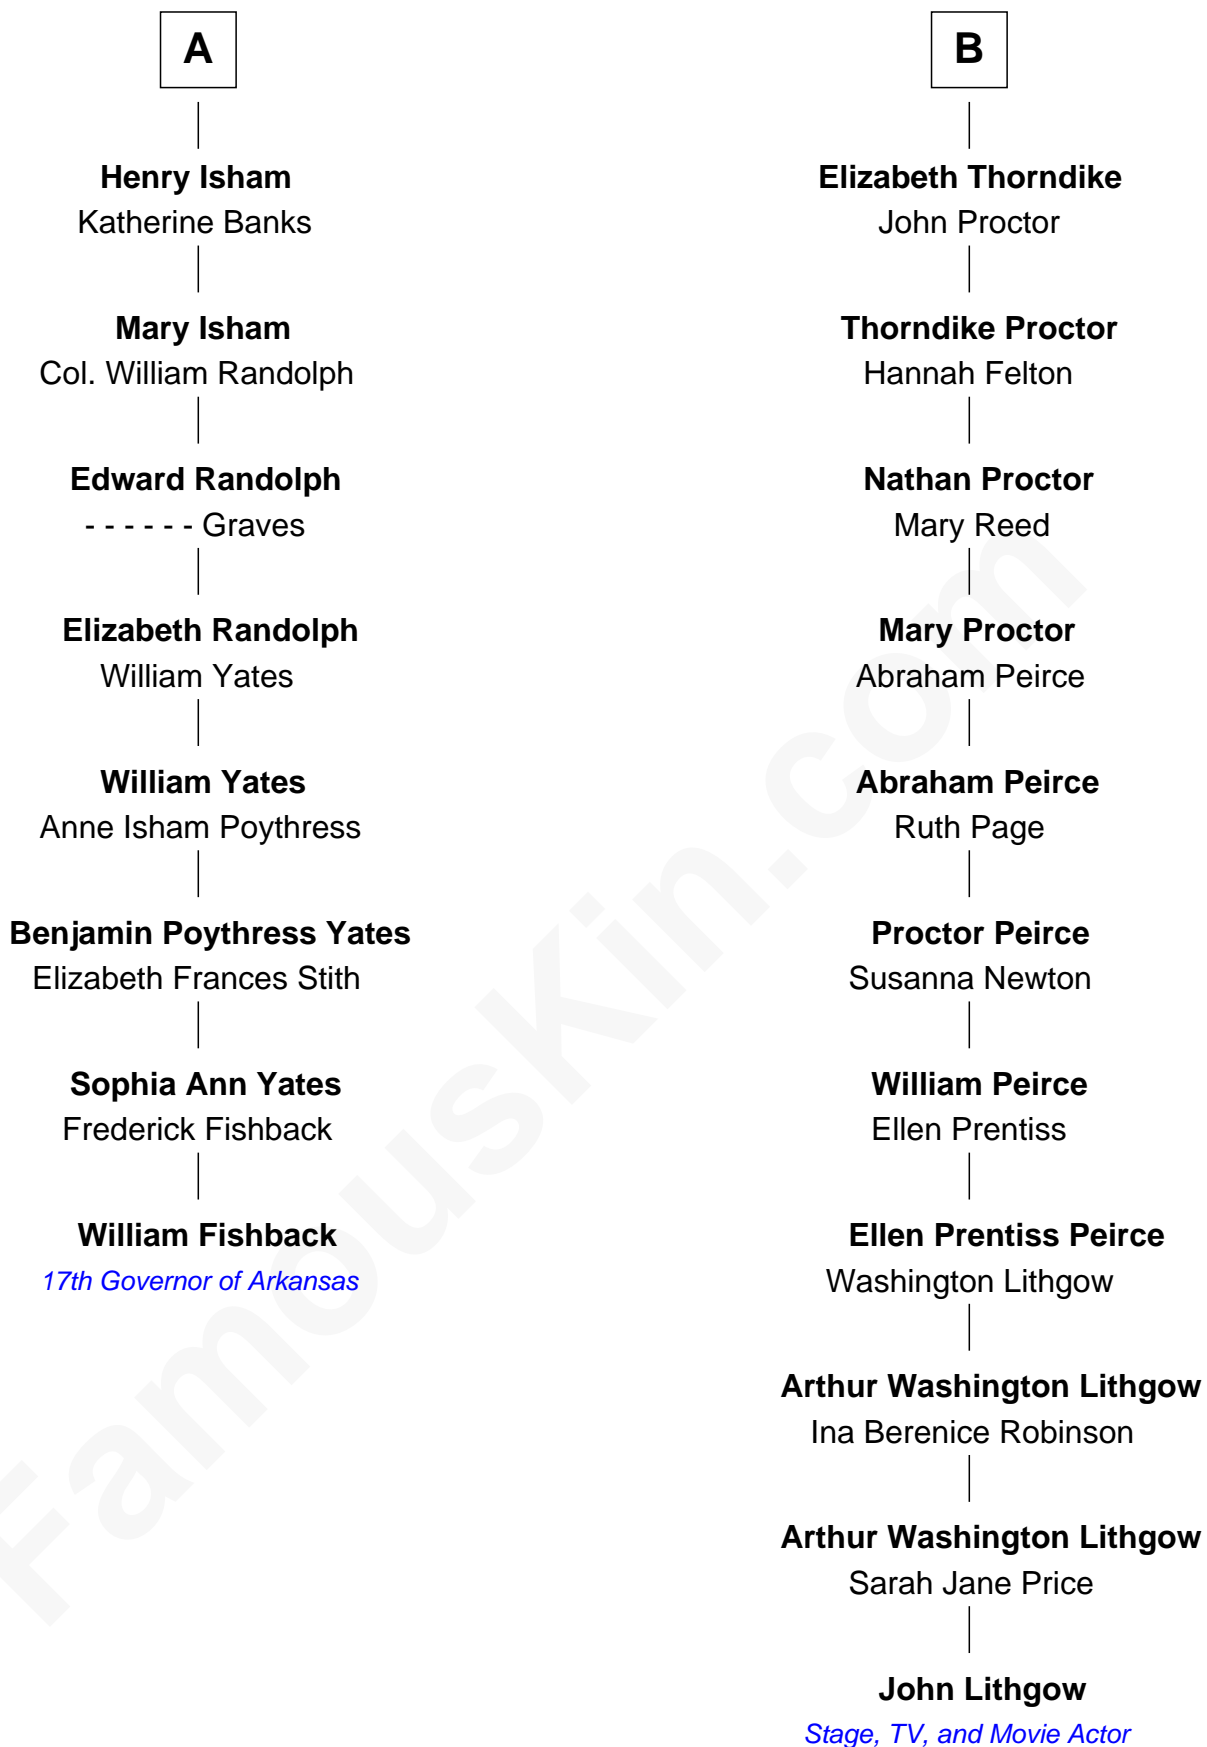

# FamousKin.com Relationship Chart of

**William Fishback**

*17th Governor of Arkansas*

14th cousin 3 times removed of

**John Lithgow**

*Stage, TV, and Movie Actor*

**Sir Roger Wentworth**

Margery Despencer

**Anne Lytton**

Sir John Borlase

**Anne Borlase**

Sir Euseby Isham

**William Isham**

Mary Brett

**A**

**Henry Wentworth**

Elizabeth Howard

**Margery Wentworth**

Sir William Waldegrave

**Dorothy Waldegrave**

Sir John Spring

**Frances Spring**

Edmund Wright

**Mary Wright**

William Derehaugh

**Anne Derehaugh**

John Stratton

**Elizabeth Stratton**

John Thorndike

**B**

John Lithgow photo by [David Shankbone](#) ([CC BY-SA 3.0](#))