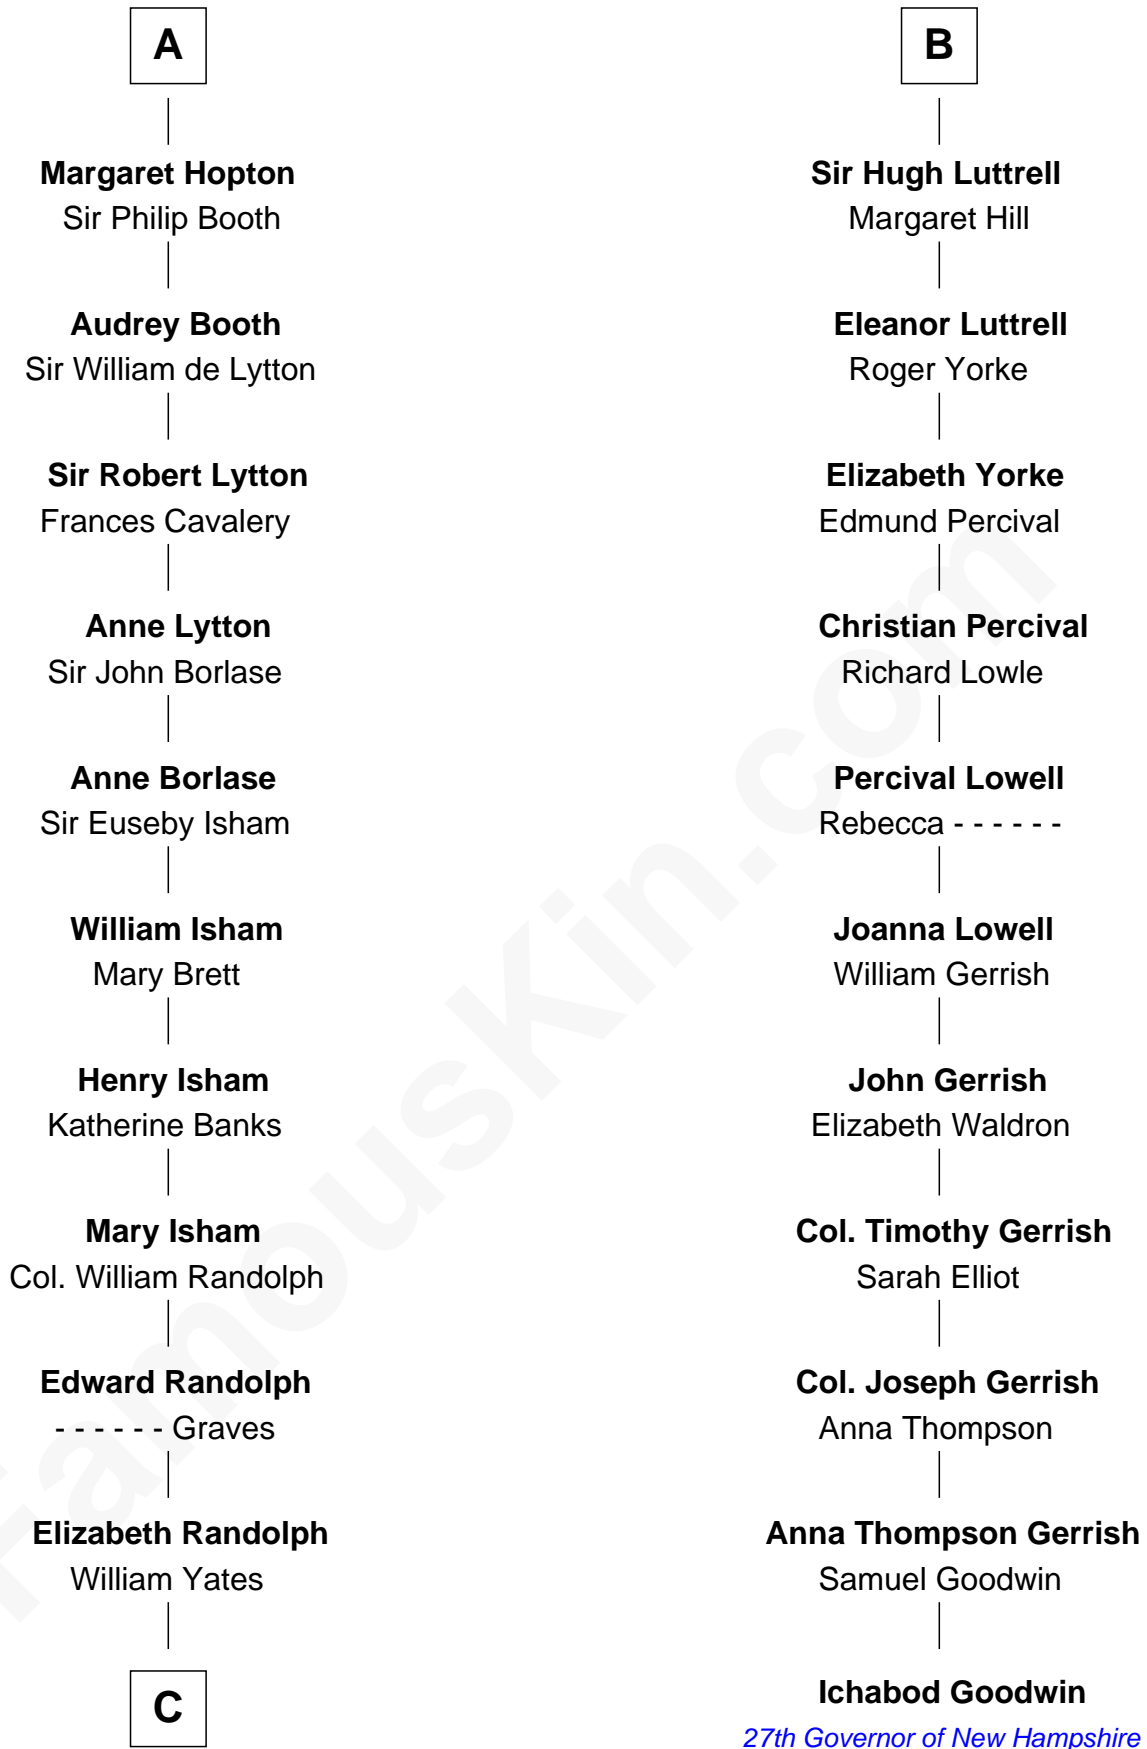

FamousKin.com

Relationship Chart of

William Fishback

17th Governor of Arkansas

17th cousin 3 times removed of

Ichabod Goodwin

27th Governor of New Hampshire

Sir Hugh le Despencer

Elizabeth - - - - -

Sir Philip le Despencer

Elizabeth de Tibetot

Margery Despencer

Sir Roger Wentworth

Margaret Wentworth

Sir William Hopton

A

Sir Hugh Luttrell

Catherine de Beaumont

Sir John Luttrell

Margaret Touchet

Sir James Luttrell

Elizabeth Courtenay

B

C

—
William Yates
Anne Isham Poythress

—
Benjamin Poythress Yates
Elizabeth Frances Stith

—
Sophia Ann Yates
Frederick Fishback

—
William Fishback
17th Governor of Arkansas

FamousKin.com