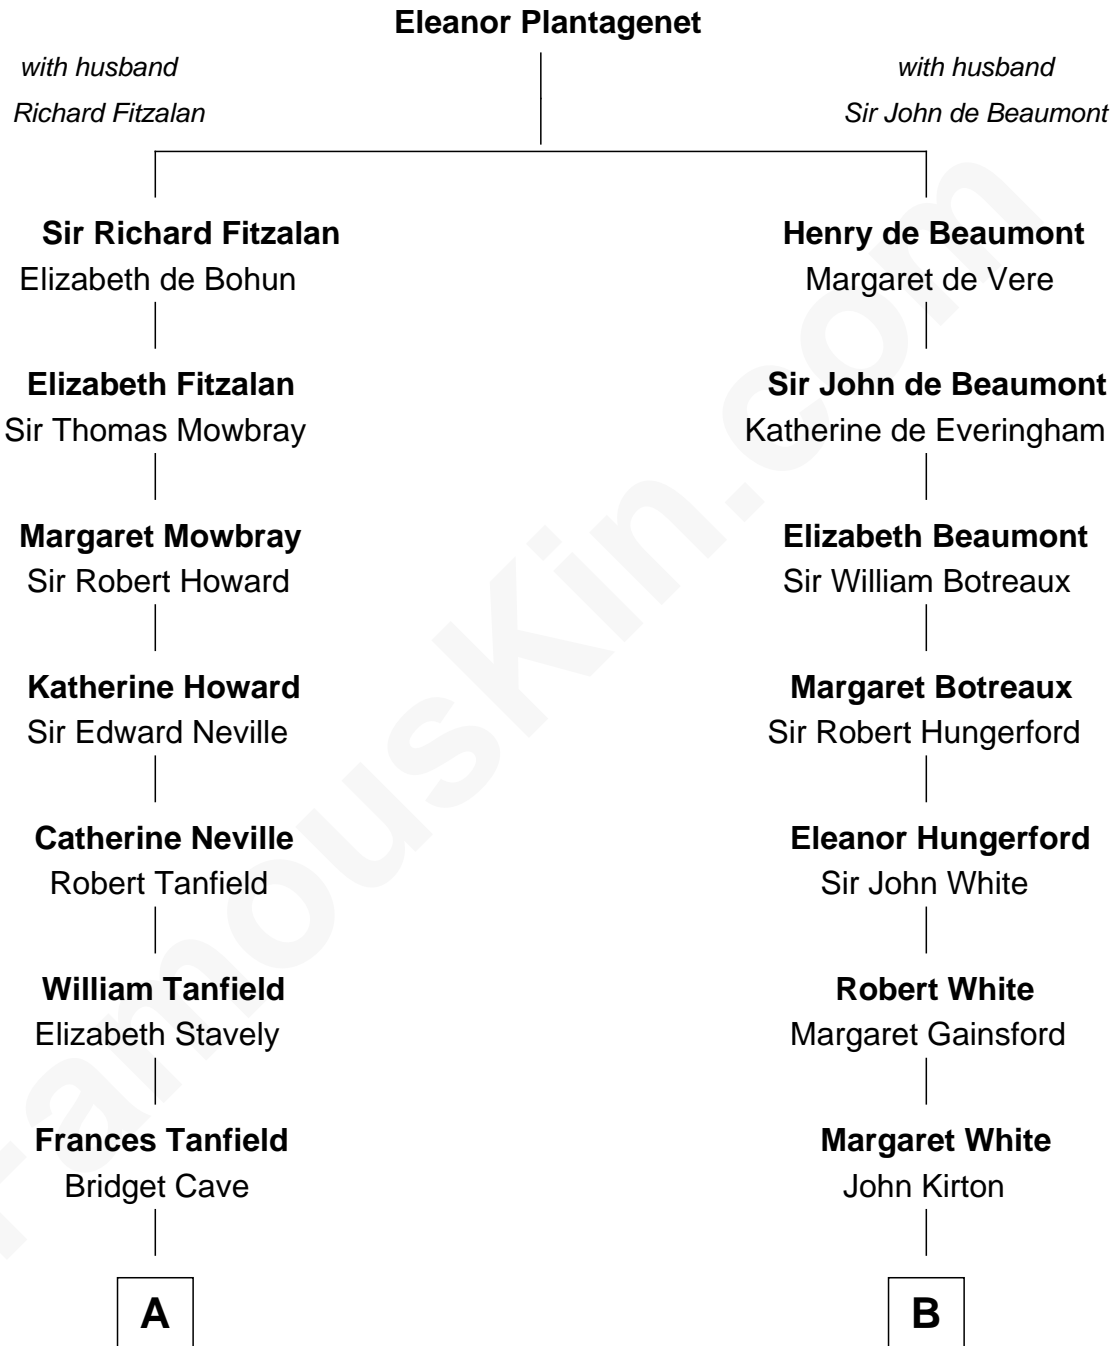

FamousKin.com

Relationship Chart of

William Fishback

17th Governor of Arkansas

17th cousin 4 times removed of

Thomas J. Watson, Jr.
President and CEO of I.B.M.

C

Mary Hamilton