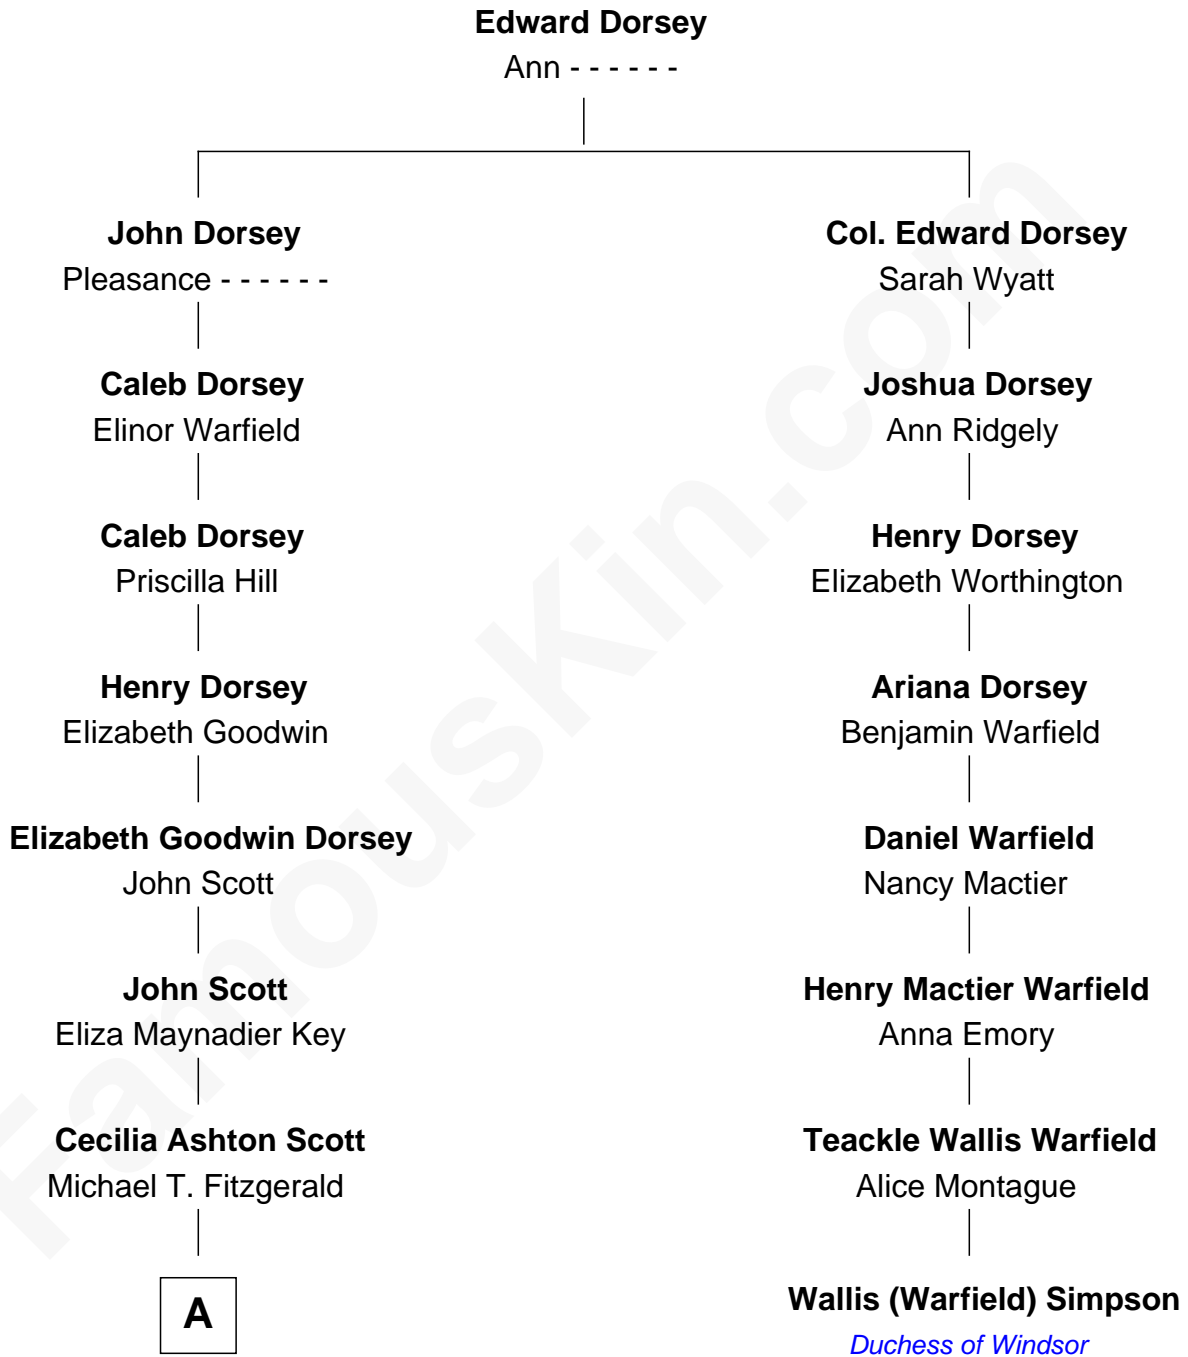

## Relationship Chart of

### F. Scott Fitzgerald

*Author of The Great Gatsby*

7th cousin 1 time removed of

### Wallis (Warfield) Simpson

*Duchess of Windsor, wife of former King Edward VIII*

**A**

Edward Fitzgerald

Mary McQuillen

**F. Scott Fitzgerald**

*Author of [The Great Gatsby](#)*

FamousKin.com